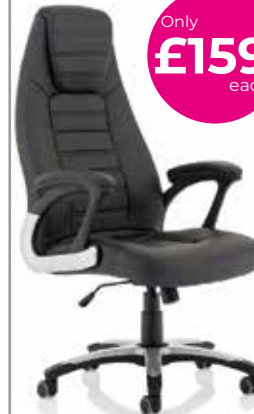

Leather Executive Chair

Only
£159
each

- Generously proportioned
- Lumbar shaping to back
- Lock and tilt action
- Lavish deep upholstery
- Extra high backrest with head support

BLACK LEATHER

Code	Price
BECMETBK	£159