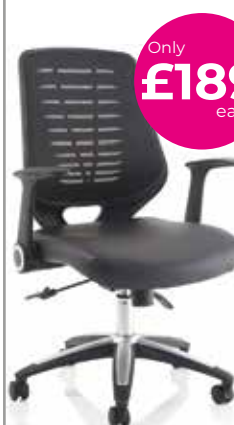

Mesh Back Operator Chair

Only
£189
each

- Soft mesh backrest
- Silver accent styling
- Twin lever infinite lock tilt
- Fold back boomerang arms
- Weight tilt tension control

BLACK BLACK
FABRIC LEATHER

BK LBK

Code	Price
BOCREL(**)	£189