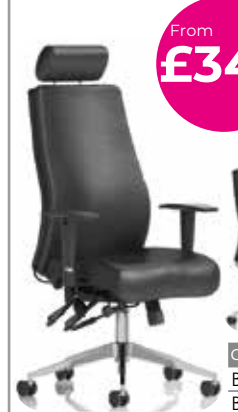

Ergonomic Posture Task Chair

From
£349
each

- 3 lever mechanism
- Ratchet backrest
- Pump up lumbar support
- Seat slide
- Adjustable arms
- 'K' crib 5 foam d fabric

BLACK LEATHER

Code	Headrest	Price
BTCONYBK	No	£349
BTCONYHRBK	Yes	£369