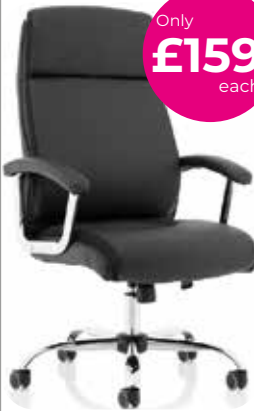

Leather Executive Chair

Only
£159
each

- Soft touch leather
- Padded chrome armrests
- Stylish stitch detailing
- Single lever tilt and lock mechanism

BLACK LEATHER

Code	Price
BECHATBK	£159