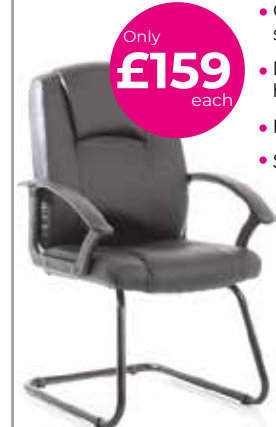

Leather Cantilever Visitors Chair

Only
£159
each

- Contoured backrest and seat leather panels
- Defined shoulder and headrest support
- Robust cantilever frame
- Strong textured pu arms

BLACK LEATHER

Code	Price
BVCNOLBK	£159