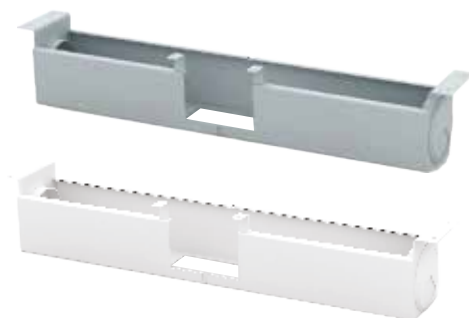

CODE	COLOUR	WIDTH (MM)	PRICE
BDTCTBK	SILVER	660-1150	£39
BDTCTSV	WHITE	660-1150	£39
BDTCTW	BLACK	660-1150	£39

All prices exclude VAT (e&oe)