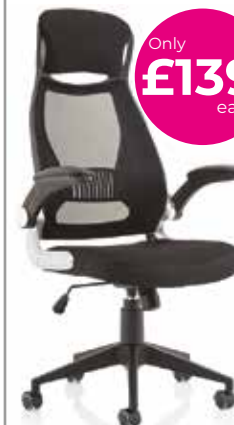

## High Mesh Back Chair

Only  
**£135**  
each

- Faux leather and black mesh
- Single lever lock and tilt action
- Tested To ANSI/BIFMA Standard

Code	Price
BOCBAYBK	£135

## Mesh Back Executive Chair

Only  
**£139**  
each

- Striking mesh back, airmesh seat design
- Single lever rock & lock mechanism
- Flip back arms for closer at desk work
- Lumbar support pressure pad
- Tension controlled