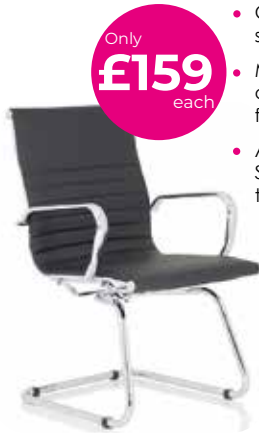

Leather Cantilever Visitors Chair

Only
£159
each

- Cushioned one piece seat and backrest
- Matching chrome armrests and cantilever frame
- ANSI/BIFMAX 5.1-2017 Strength and Endurance tested

BLACK LEATHER

Code	Price
BVCNOLBK	£159