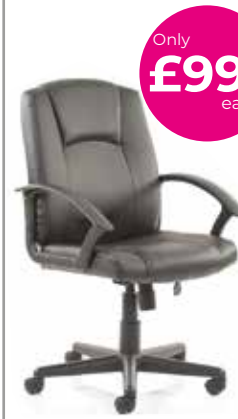

Executive Chair with Fixed Arms

Only
£99
each

- Contoured backrest and seat black leather panels
- One-touch tension adjustable tilt and lock action
- Strong textured pu arms

BLACK LEATHER (LBK) **BLACK FABRIC (BK)** **CHARCOAL FABRIC (CH)**

Code	Price
BMCBEL(**)	£99