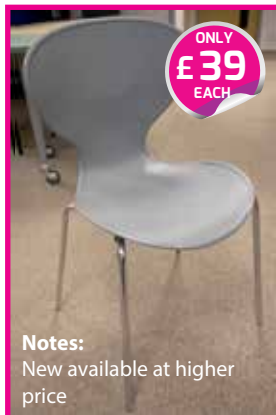

Canteen Chair

- Grey Moulded Plastic
- Chrome Legs
- Stackable

Quantity Available: **1**
Condition: **Good**
Reason: **Ex-Showroom**

ONLY
£39
EACH

Notes:
New available at higher price