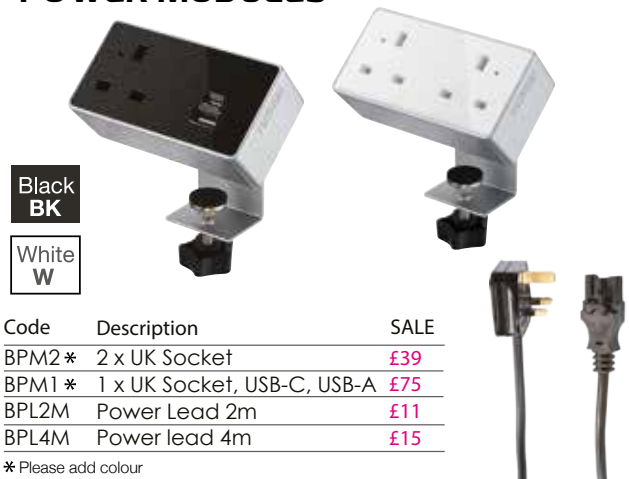

POWER MODULES

Black
BK

White
W

Code	Description	SALE
BPM2*	2 x UK Socket	£39
BPM1*	1 x UK Socket, USB-C, USB-A	£75
BPL2M	Power Lead 2m	£11
BPL4M	Power lead 4m	£15

* Please add colour