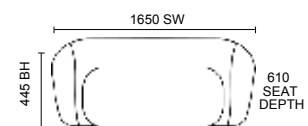

BRSPHOCB
Curva Sofa Cream Bouclé Fabric

Dimensions

BFSPHOCB
Curva Footstool Cream Bouclé Fabric

Options	Code	RRP
Curved Sofa	BRSPHOCB	£1,793
Swivel Accent Chair	BRCPHOCB	£957
Footstool	BFSPHOCB	£299

Stock Option: Cream Bouclé Fabric