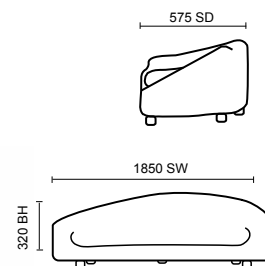

PEBBLE

- Graceful contours and impeccable craftsmanship
- Light grey bouclé fabric adds refinement and sophistication
- Luxurious cushions offer unmatched comfort and support
- Ideal for receptions and breakout areas
- Unique curved design enhances interior decor
- The ultimate focal point for gatherings

Dimensions

Code	RRP
BRSMIMGY	£1,729

Contact us for further information on our range of bespoke upholstery options.

CLASSIC

- Exquisite three-seater sofa
- Soft light grey finish for sumptuous elegance
- Designed for ultimate comfort and style
- Plush cushioning for unparalleled lounging
- Inviting retreat for unwinding or hosting guests
- Timeless elegance with soft light grey upholstery
- Versatile addition to any interior decor