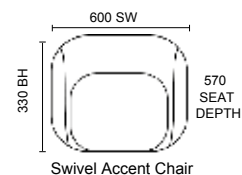

BRSPHOCB
Curva Sofa Cream Bouclé Fabric

Dimensions

BFSPHOCB
Curva Footstool Cream Bouclé Fabric

Options	Code	RRP
Curved Sofa	BRSPHOCB	£1,793
Swivel Accent Chair	BRCPHOCB	£957
Footstool	BFSPHOCB	£299

Stock Option: Cream Bouclé Fabric