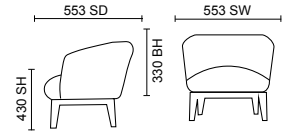

Dimensions

Code	RRP
BRCLULOR	£732

Contact us for further information on our range of bespoke upholstery options.

CONTEMPO