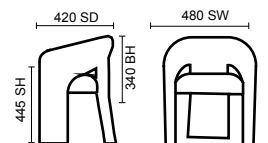

Dimensions

Code	RRP
BRCBOHGN	£452

Contact us for further information on our range of bespoke upholstery options.