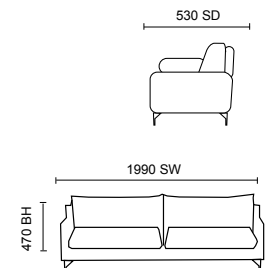

Dimensions

Code	RRP
BRSEMMGY	£1,657

Contact us for further information on our range of bespoke upholstery options.