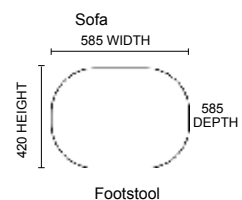

BRSPHOCB
Curva Sofa Cream Bouclé Fabric

Dimensions

BFSPHOCB
Curva Footstool Cream Bouclé Fabric

Options	Code	RRP
Curved Sofa	BRSPHOCB	£1,793
Swivel Accent Chair	BRCPHOCB	£957
Footstool	BFSPHOCB	£299

Stock Option: Cream Bouclé Fabric