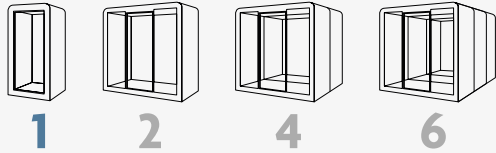

# Contents

Space **1**  
Pages 2-3

Space **2**  
Pages 4-5

Space **4**  
Pages 6-7

Space **6**  
Pages 8-9

Finishes  
Pages 10-13

Features  
Pages 14-15

Hub Configurator  
Page 16

# Space 1

One person

Puts your workspace to most efficient use by creating an island of silence in an open office, perfect for individual work and phone calls.

**3**

**For uninterrupted calls**  
Overall weight of 370kg  
Interior dims 900 x 1010 x 2050mm  
Ideal for a stool