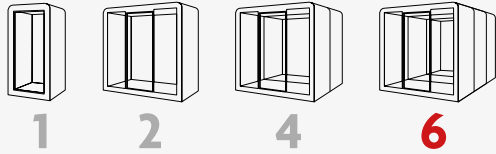

# Space 4

Four to six person

Cosily fits four and up to six people for an efficient brainstorming session or for a longer meeting that requires everyone to be on the same wavelength.

**7**

**More space for ideas**  
 Overall weight of 1200kg  
 Interior dims 2200 x 2360 x 2050mm  
 Ideal for 2 sofas and a table, or meeting table with 4 chairs

# Space 6

Six to eight people

Comes with plenty of room for creative teams and working groups to embark on wild idea expeditions.

9

**For thinking BIG**  
Overall weight of 1730kg  
Interior dims 2200 x 3560 x 2050mm  
Ideal for a meeting table with 6 chairs