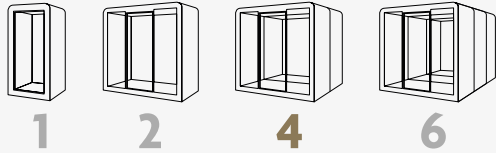

5

**For a smooth dialogue**  
Overall weight of 670kg  
Interior dims 2200 x 1160 x 2050mm  
Ideal for 2 lounge chairs and a table

**S2**

Standard finish

Custom finish

Veneer finish

6

Space 4

# Space 4

Four to six person

Cosily fits four and up to six people for an efficient brainstorming session or for a longer meeting that requires everyone to be on the same wavelength.

**7**

**More space for ideas**  
 Overall weight of 1200kg  
 Interior dims 2200 x 2360 x 2050mm  
 Ideal for 2 sofas and a table, or meeting table with 4 chairs