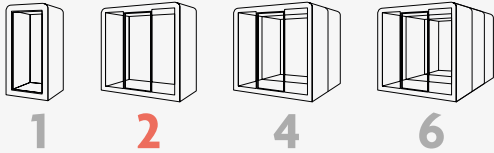

# Space 1

One person

Puts your workspace to most efficient use by creating an island of silence in an open office, perfect for individual work and phone calls.

**3**

**For uninterrupted calls**  
Overall weight of 370kg  
Interior dims 900 x 1010 x 2050mm  
Ideal for a stool

# Space 2

Two person

A stylish interior space element that separates the high focus work area from its more relaxed cousins. A perfect fit for a focused work session for two but can fit up to four people with no hassle.

5

**For a smooth dialogue**  
Overall weight of 670kg  
Interior dims 2200 x 1160 x 2050mm  
Ideal for 2 lounge chairs and a table

**S2**

Standard finish

Custom finish

Veneer finish

6

Space 4