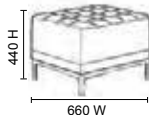

Dimensions

BSSINFCHBK
Beijing Seat in Black Leather