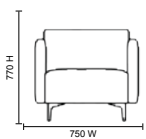

Dimensions

BSSPELFL(F)
New York Armchair (Shown in Flint Faux Leather)