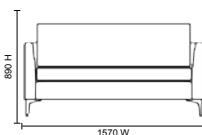

BSSROS1FL(UC)
Miami Armchair (Shown in Ultima Cream Faux Leather)

Dimensions

Armchair Upholstery
Band 1 RRP £1,587
Band 2 RRP £1,628
Band 3 RRP £1,651

Contact us for sample swatches

Swivel Upholstery
Band 1 RRP £1,794
Band 2 RRP £1,840
Band 3 RRP £1,858