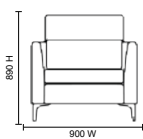

Contact us for sample swatches

Corner Upholstery
 Band 1 RRP £1,706
 Band 2 RRP £1,771
 Band 3 RRP £1,803

Feet Options

Black Plastic
BP1

Ebony Wood
EB1

Natural Wood
NE1

Chrome
CH1

Power Module RRP +£333

BSSROS1FL(UC)
Miami Armchair (Shown in Ultima Cream Faux Leather)

Dimensions

Armchair Upholstery
Band 1 RRP £1,587
Band 2 RRP £1,628
Band 3 RRP £1,651

Contact us for sample swatches

Swivel Upholstery
Band 1 RRP £1,794
Band 2 RRP £1,840
Band 3 RRP £1,858