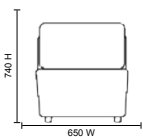

BSSLOO1S(EE)
Madrid Chair (Shown in Era Everlasting Fabric)

Dimensions

BSSLOO1C(EP)
Madrid Corner unit (Shown in Era Period Fabric)

Chair Upholstery
 Band 1 RRP £1,132
 Band 2 RRP £1,164
 Band 3 RRP £1,183