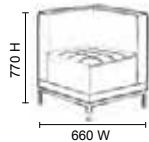

Dimensions

BSSINFCHBK
Beijing Seat in Black Leather