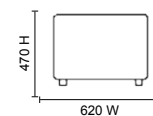

ATHENS

- Hardwood frame from sustainable forest source
- Multi purpose; works as a bench, stool, corner unit or table.
- Heavy duty elasticated webbing suspension
- Highly resilient reflex foam base

Bench Upholstery
Band 1 RRP £675
Band 2 RRP £708
Band 3 RRP £728

Stool Upholstery
Band 1 RRP £496
Band 2 RRP £515
Band 3 RRP £525

Feet Options

Black Plastic
BP1

Ebony Wood
EB1

Natural Wood
NE1