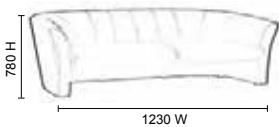

Dimensions