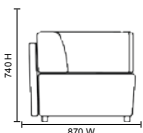

BSSLOO1S(EE)
Madrid Chair (Shown in Era Everlasting Fabric)

Dimensions

BSSLOO1C(EP)
Madrid Corner unit (Shown in Era Period Fabric)

Chair Upholstery
 Band 1 RRP £1,132
 Band 2 RRP £1,164
 Band 3 RRP £1,183