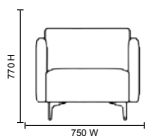

LONDON

5
YEARS
GUARANTEE

8
Hour Usage

- Compact sofa chair or sofa system
- Units have simple metal push-lock fasteners
- Choice of leg profiles
- Hardwood frames from sustainable eco' forests
- High density reflex foam seats and backs

BSSNAP1S(EC)
London Slim Arm Swivel Chair
(Shown in Era Cycle Fabric)

BSSNAP2(EP)
London Slim Arm Sofa (Shown in Era Prime Fabric)

Dimensions

Armchair Upholstery
Band 1 RRP £1,311
Band 2 RRP £1,348
Band 3 RRP £1,367
Contact us for sample swatches