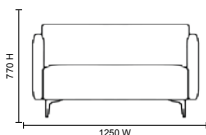

BSSNAP1S(EC)
London Slim Arm Swivel Chair
(Shown in Era Cycle Fabric)

BSSNAP2(EP)
London Slim Arm Sofa (Shown in Era Prime Fabric)

Dimensions

Armchair Upholstery
Band 1 RRP £1,311
Band 2 RRP £1,348
Band 3 RRP £1,367
Contact us for sample swatches