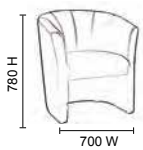

Dimensions