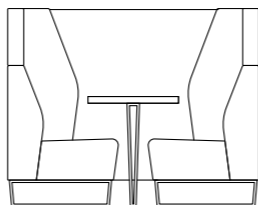

OPTIONS

4 PERSON HIGH BACK
ENCOP-POD04-MF

TABLE FINISHES

FABRIC FINISHES