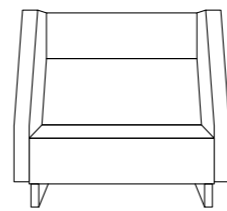

OPTIONS

**SINGLE SEATER
LOW BACK
ENC01L-MF**

**TWO SEATER
LOW BACK
ENC02L-MF**

**SINGLE COFFEE
TABLE
ENC-TAB01-MF**

**SINGLE SEATER
HIGH BACK
ENC01H-MF**

**TWO SEATER
HIGH BACK
ENC02H-MF**

**SINGLE COFFEE
TABLE
ENC-TAB02-MF**

FABRIC FINISHES

**LATE GREY
RANGE BLUE
LG-RB**

**ELAPSE GREY
LATE GREY
EG-LG**

TABLE FINISHES

**KENDAL OAK
KO**

**WHITE
WH**

ENCORE² MEETING BOOTHS

Encore Open is available as a 4 person meeting pod and has been designed to bring people together in a place where ideas, insight and inspiration can be shared. Encore Open is available with open sides for a more informal feel.