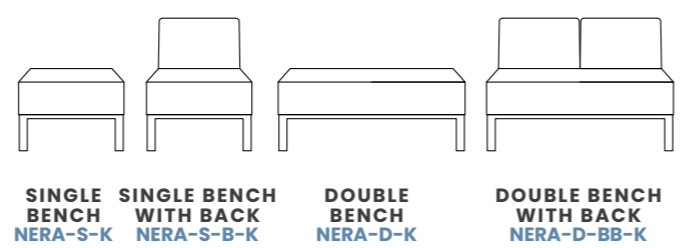

OPTIONS

**SINGLE SEATER
WITH BACK**
ENC-MOD01L-MF

**SINGLE COFFEE
TABLE**
ENC-TAB01-MF

**DOUBLE COFFEE
TABLE**
ENC-TAB02-MF

FABRIC FINISHES

**LATE GREY
RANGE BLUE**
LG-RB

**ELAPSE GREY
LATE GREY**
EG-LG

TABLE FINISHES

KENDAL OAK
KO

WHITE
WH

NERA

MODULAR SEATING

Nera is one of the most versatile soft seating ranges available, offering a completely flexible solution for any breakout area. The simple, smart components can be used individually or in a variety of dynamic configurations.

OPTIONS

FABRIC FINISHES

TABLE FINISHES

ALTO

MODULAR SEATING

Alto is a modular range of reception furniture that can be customised to fit the specific needs of the modern office. Deep foam filled seat and back provides excellent user support without sacrificing on style.