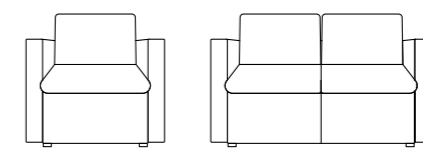

OPTIONS

SINGLE SEATER
OSL50001

TWO SEATER
OSL50002

FABRIC FINISHES