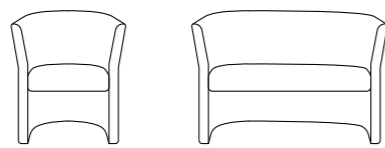

OPTIONS

SINGLE SEATER
ALT50001

COFFEE TABLE
ALT50008

COFFEE TABLE WITH POWER
ALT50008-P

FABRIC FINISHES

ELAPSE GREY
EG

MATURITY BLUE RANGE BLUE
MB-RB

PRESENT GREY FORECAST GREY
PG-FG

TABLE BASE FINISHES

ELAPSE GREY
EG

MATURITY BLUE
MB

PRESENT GREY
PG

TABLE TOP FINISHES

WHITE
WH

OSLO SOFAS

The Oslo fully upholstered sofa can easily adapt to all spaces due to its aesthetic simplicity, angular corners and generous proportions. Often situated in reception areas, Oslo is equally at home in informal meeting spaces, private offices and breakout spaces, offering employees and visitors alike a comfortable seating experience, without compromising on style.

OPTIONS

SINGLE SEATER
OSL50001

TWO SEATER
OSL50002

FABRIC FINISHES

PRESENT GREY
PG

CELESTRA SOFAS

Celestra is a clean, attractive soft seating solution that can add to the welcoming atmosphere of any reception area, allowing visitors to feel at ease while they wait. The simple, classic design of the conveniently sized one and two seater tub chairs are fully upholstered and available in different colour and fabric options to match any existing office colour scheme.

OPTIONS

SINGLE SEATER
CEL50001

TWO SEATER
CEL50002

FABRIC FINISHES

FORECAST GREY
FG

MATURITY BLUE
MB

ALPHA LOUNGE CHAIRS

A lounge chair is as much about visual comfort as it is flexibility. With a rich velvet fabric and black wire frame, Alpha brings a sense of comfort and cosiness perfect for all kinds of spaces. Featuring a dainty shape with arms and headrest, Alpha forgoes the complexities of different design elements and embraces a simple and neat outlook that perfectly fits into any workplace.