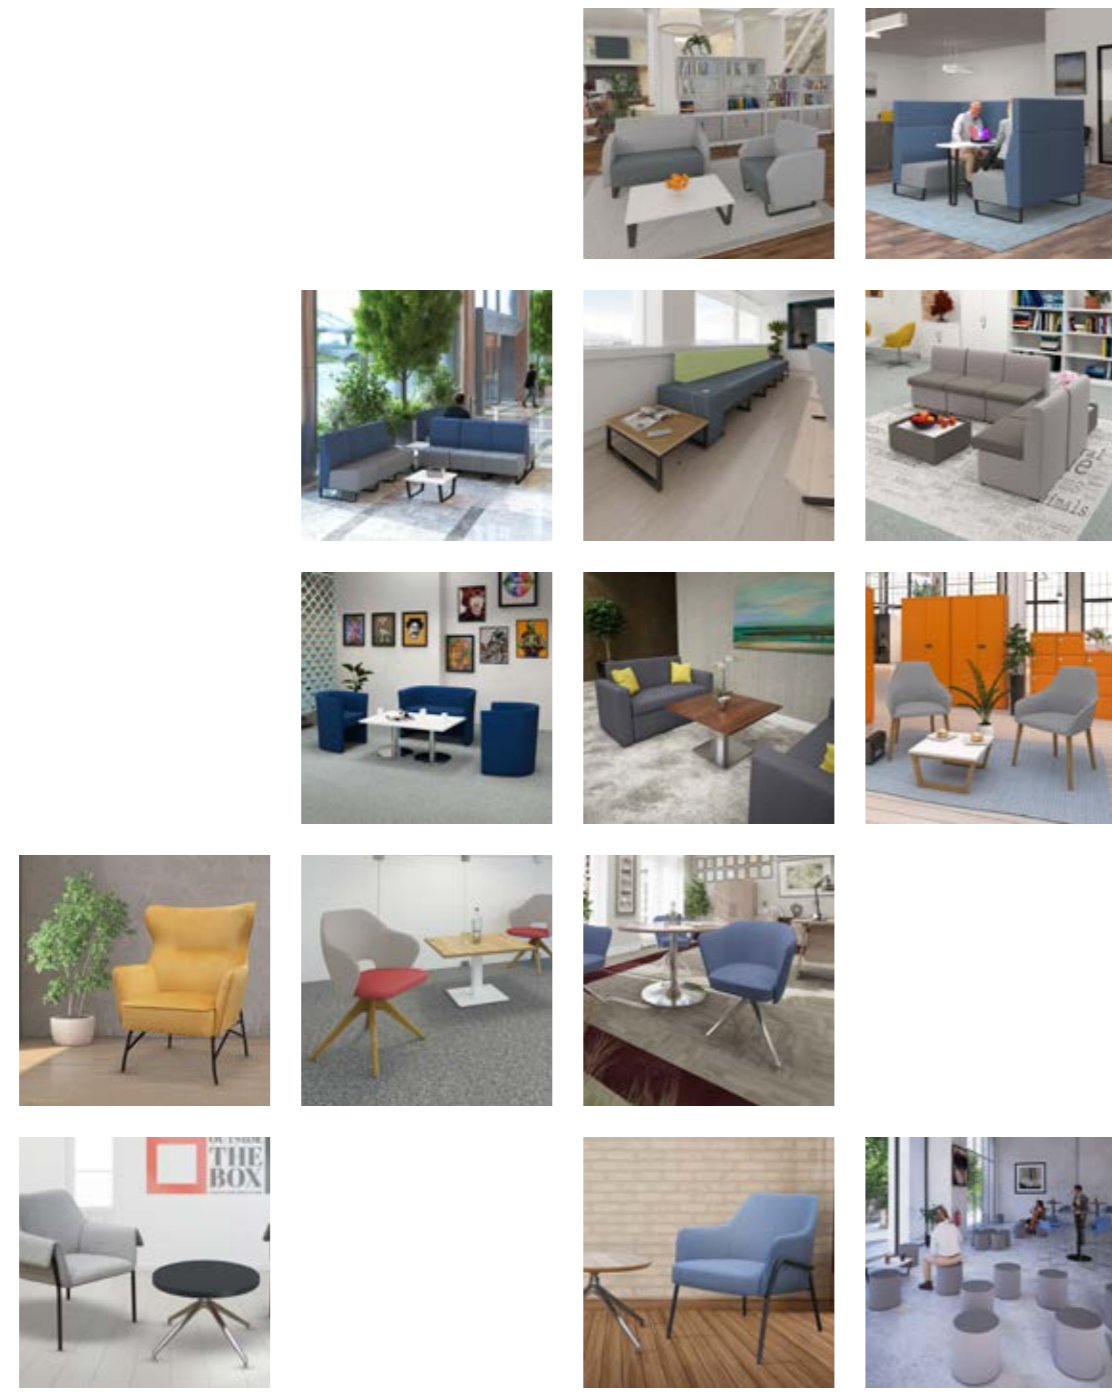

**SOCIAL
SPACES**
designer furniture

CONTENTS

ENCORE² SOFAS	page 2
ENCORE² BOOTHS	page 4
ENCORE² MODULAR	page 6
NERA	page 8
ALTO	page 10
CELESTRA	page 12
OSLO	page 13
JUNA	page 14
ALPHA	page 15
CORBY	page 16
OTIS	page 17
LIANA	page 18
JUDE	page 19
GROOVE	page 20

STOCKED SOFT SEATING

Modern office environments call for stylish design in every aspect of their specification and our Social Spaces portfolio of stocked soft seating offers all the good looks and aesthetic choices to satisfy the latest trends and the most enduring designs. An extensive range of Camira Era fabrics and finishes can add style, colour and interest to any office space by creating a relaxed and unique, fully co-ordinated look, perfect for social spaces, working hot spots or for use in a reception area where visitors can rest in comfort.