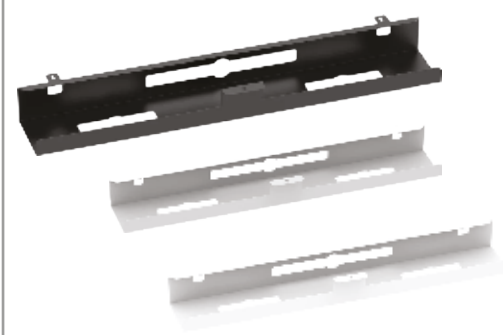

(**) - Please add frame colour, followed by top colour

Sit Stand Desk Accessories - Cable Spines

Only
£45
each

- Unique rotating desk fixing
- Attractive oval shape spine segments
- Large weighted base for extra stability

Code	Colour	Price
BSSDCSBK	Black	£45
BSSDCSSV	Silver	£45
BSSDCSW	White	£45

Sit Stand Desk Accessories - Cable Trays

Only
£46
each

- Helps to keep cables hidden and neatly organised
- Suitable for height adjustable & standard desks
- Sturdy discrete design