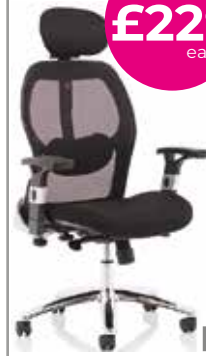

Black Leather Executive Chair

Only
£169
each

- Cushioned one piece seat and backrest
- Stylish upholstery design
- Matching chrome armrests and base
- Single lever mechanism for gas lift control adjustment
- Tilt tension adjustment.

Code	Price
BECNOLMBK	£169

Leather Executive Chair

Only
£179
each

- Anti shock knee tilt
- Synchronised tilt and lock action
- Striking gunmetal armrest and base detail
- Stylish multi panel upholstery
- Fixed armrest with faux leather pads

BLACK
LEATHER

Code	Price
BECOSCBK	£179

Mesh Back Executive Chair

Only
£229
each

- Contoured airmesh fabric seat
- Mesh back with adjustable lumbar pad
- Twin lever mechanism
- Gas lift & tilt adjustment with tilt tension
- Height adjusting arms
- Adjustable airmesh headrest
- Chrome 5 star base