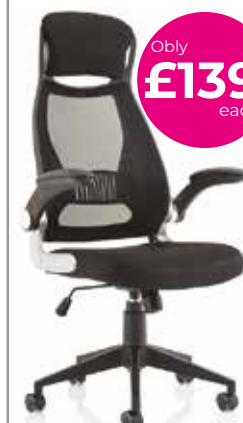

Code	Price
BMCBELLBK	£99

Mesh Back Executive Chair

Only
£119
each

- Adjustable headrest
- Single lever lock tilt action
- Folding arms
- Adjustable lumbar support
- Breathable mesh back.

BLACK FABRIC SEAT

Code	Arms	Price
BECACEBK	Folding	£119

Mesh Back Executive Chair

Only
£129
each

- High quality mesh back
- Bonded leather headrest
- Tilt & tension mechanism
- Fixed chrome armrest with PP pad

Code	Price
BECVEGBK	£129

Mesh Back Executive Chair

Only
£139
each

- Striking mesh back, airmesh seat design
- Single lever rock & lock mechanism
- Flip back arms for closer at desk work
- Lumbar support pressure pad
- Tension controlled