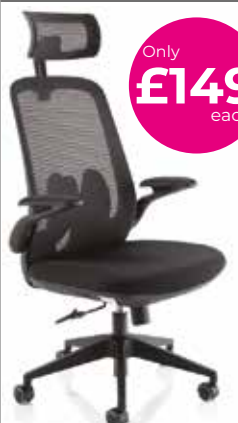

Mesh Back Executive Chair

Only
£139
each

- Striking mesh back, airmesh seat design
- Single lever rock & lock mechanism
- Flip back arms for closer at desk work
- Lumbar support pressure pad
- Tension controlled

Code	Price
BECSATBK	£139

Mesh Back Executive Chair

Only
£149
each

- Breathable mesh backrest
- Flip-up folding armrests
- Split backrest lumbar
- Adjustable headrest
- Lock tilt reclining
- Tension adjustment

Code	Price
BECSIGBK	£149

Leather Executive Chair

Only
£159
each

- Generously sized seat & backrest
- Pillow top seat & backrest cushions
- Single lever lock or tilt mechanism
- Tension controlled tilt
- Padded armrests with silver accents