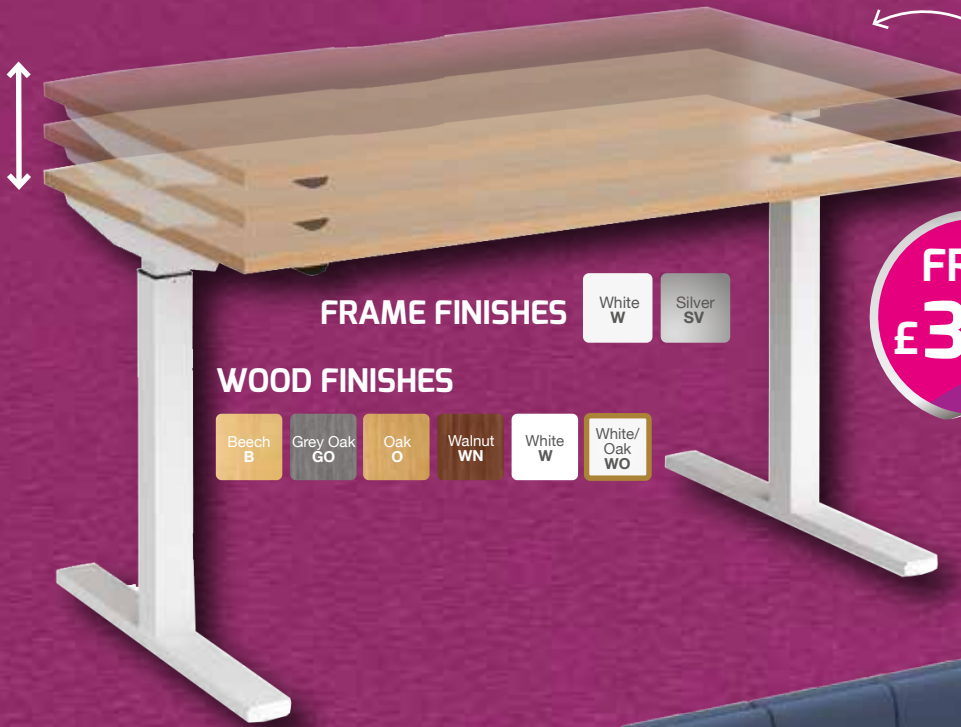

## ELECTRIC SIT-STAND DESKS

Code	Size	RRP	SALE
BECS1200**	1200mm	£1014	<b>£399</b>
BECS1400**	1400mm	£1039	<b>£429</b>
BECS1600**	1600mm	£1067	<b>£459</b>

**FROM  
£399**