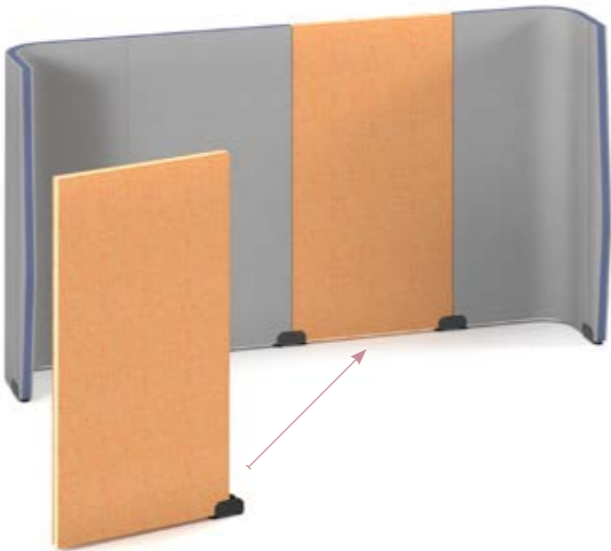

PRV-MOD8

Straight modular screen to extend units
Width **800** • Depth **60** • Height **1500**

Fabric bands					
A	B	C	D	E	F
N/A	N/A	N/A	£800	£850	£925