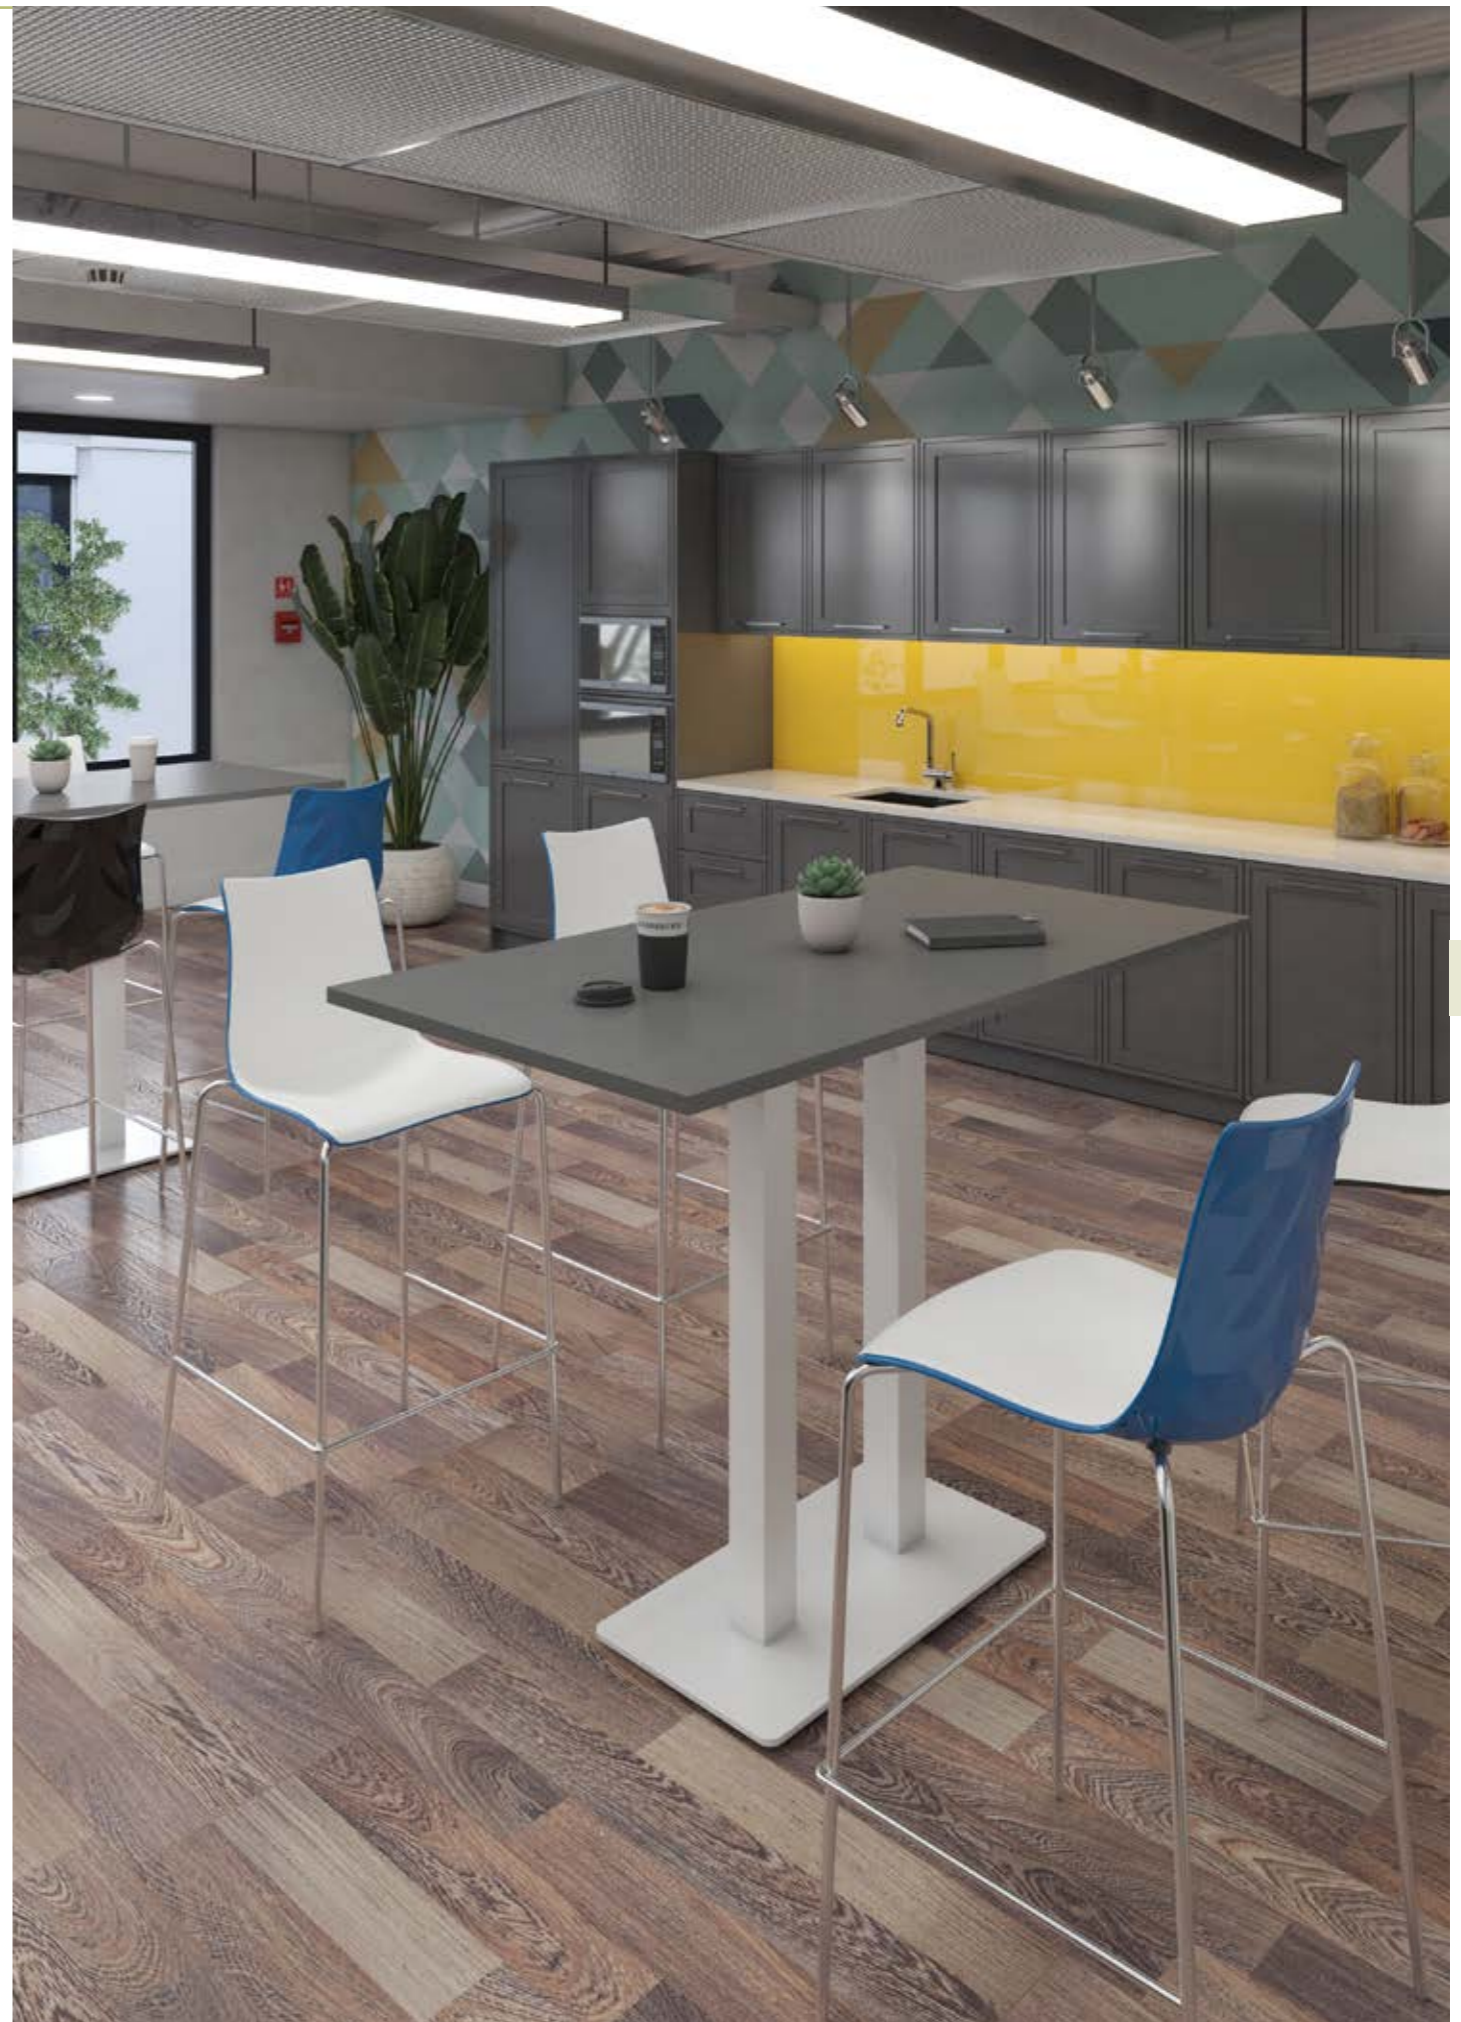

Top finishes - Stocked

**-KO**  
Kendal Oak

**-WH**  
White

**BUDDY-1-K**

Shield shaped laptop table with black frame

Width **460** • Depth **500** • Height **680**

Stocked	MTO
<b>£300</b>	<b>£450</b>

**BUDDY-1-WH**