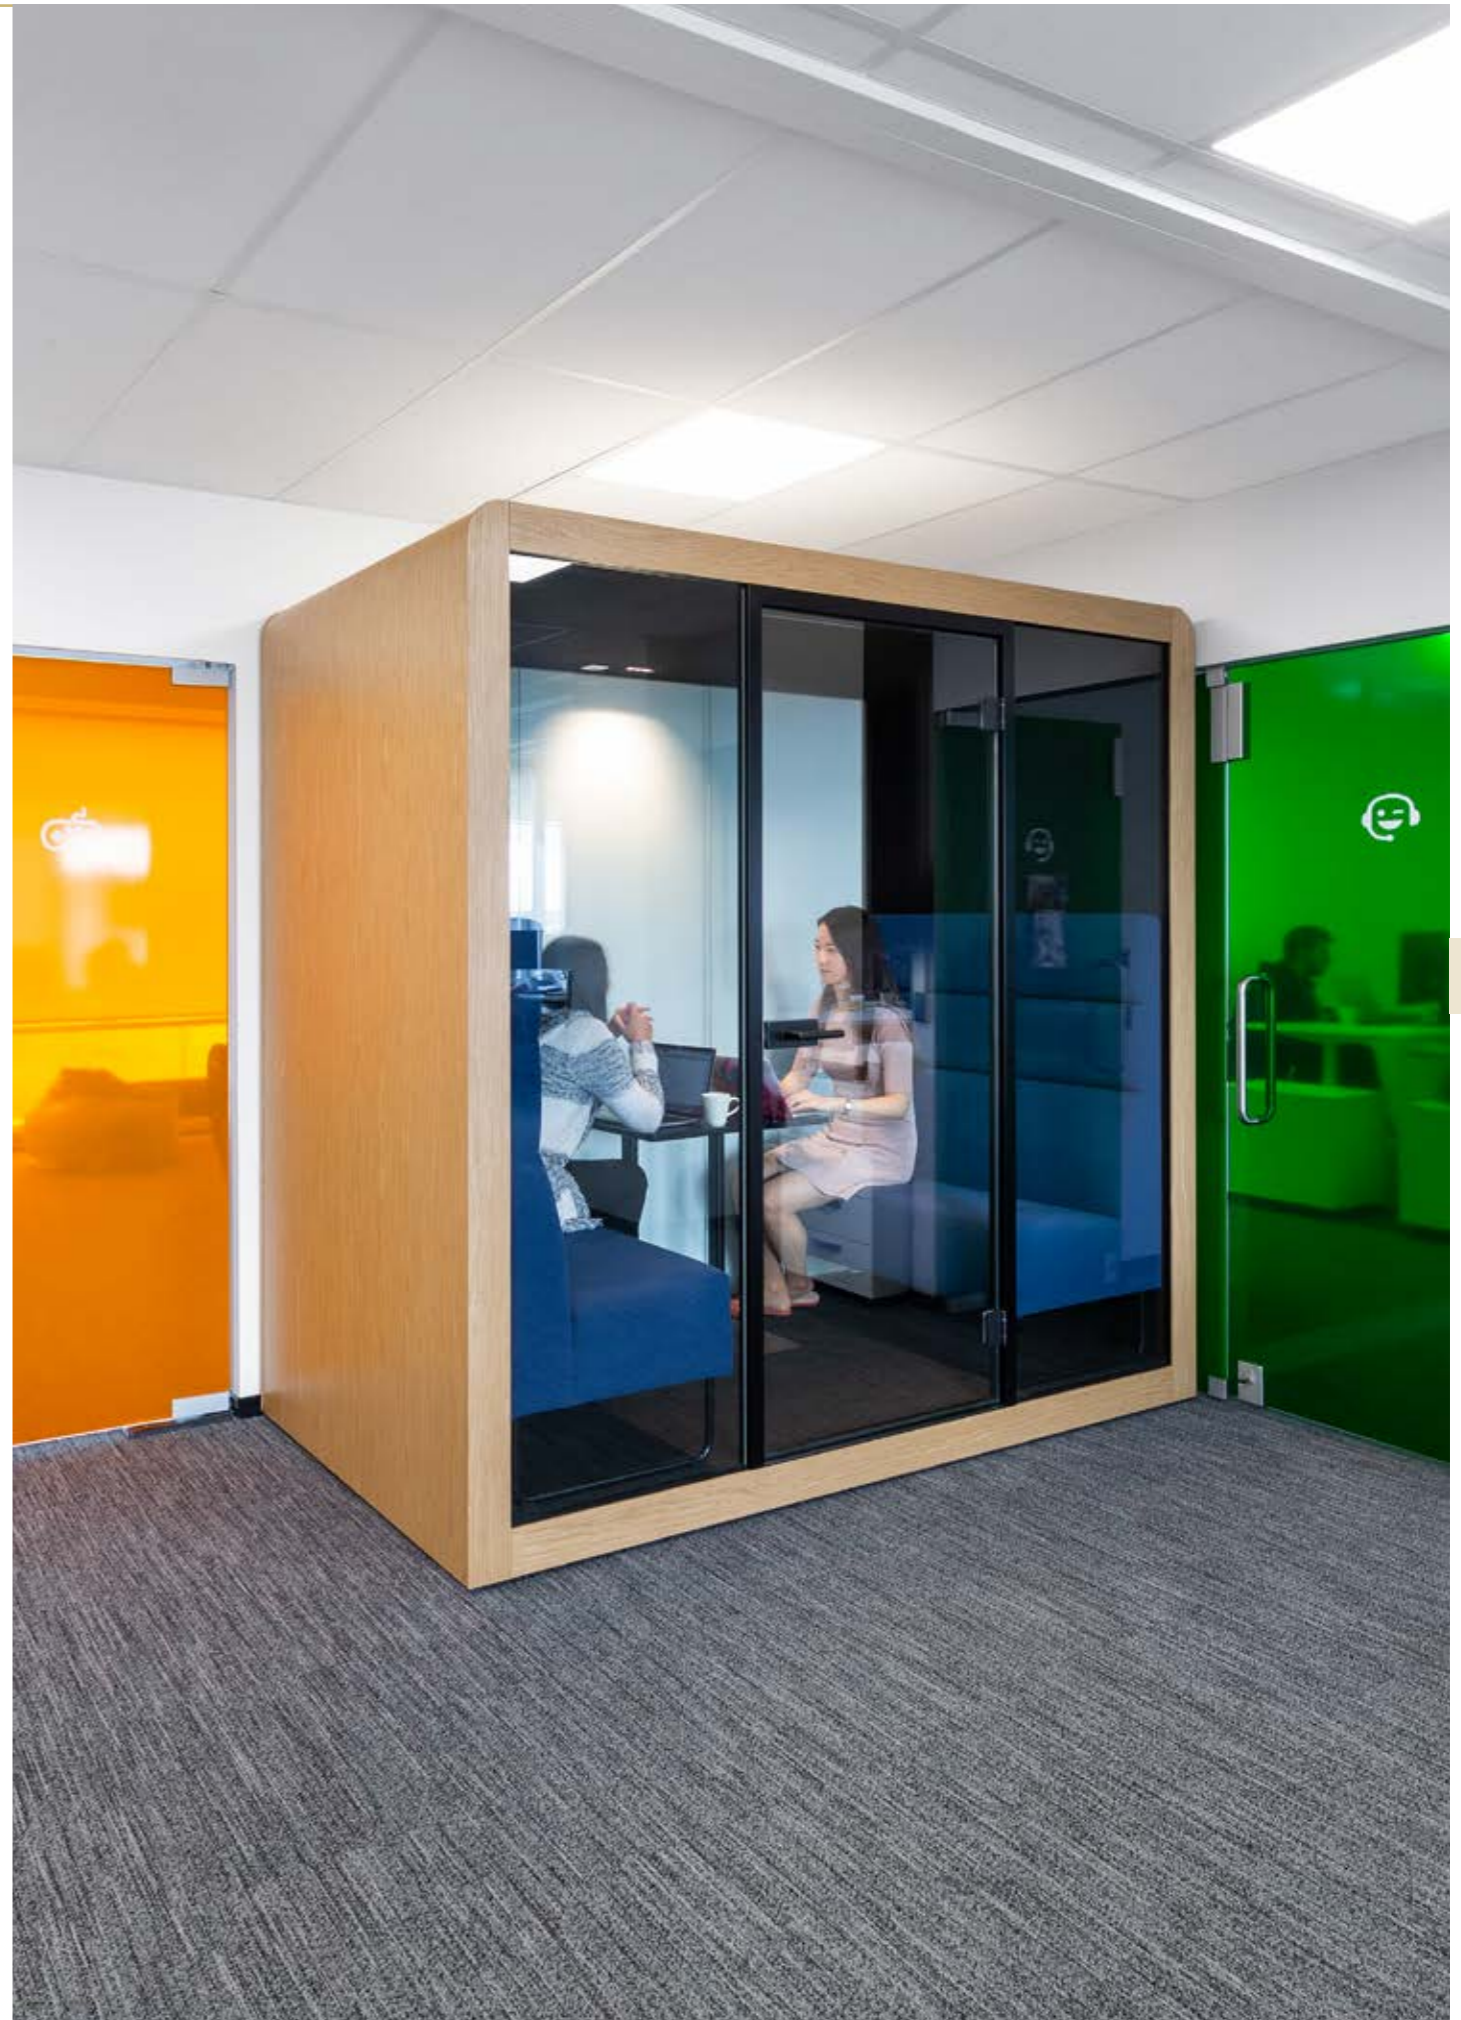

S4

4-6 person acoustic hub

Width 2400 • Depth 2420 • Height 2290

Exterior finish

Standard	MTO	Veneer
£53,000	£58,000	£60,000

Standard finishes

Black

Grey

White

CUSTOMISE YOUR HUB