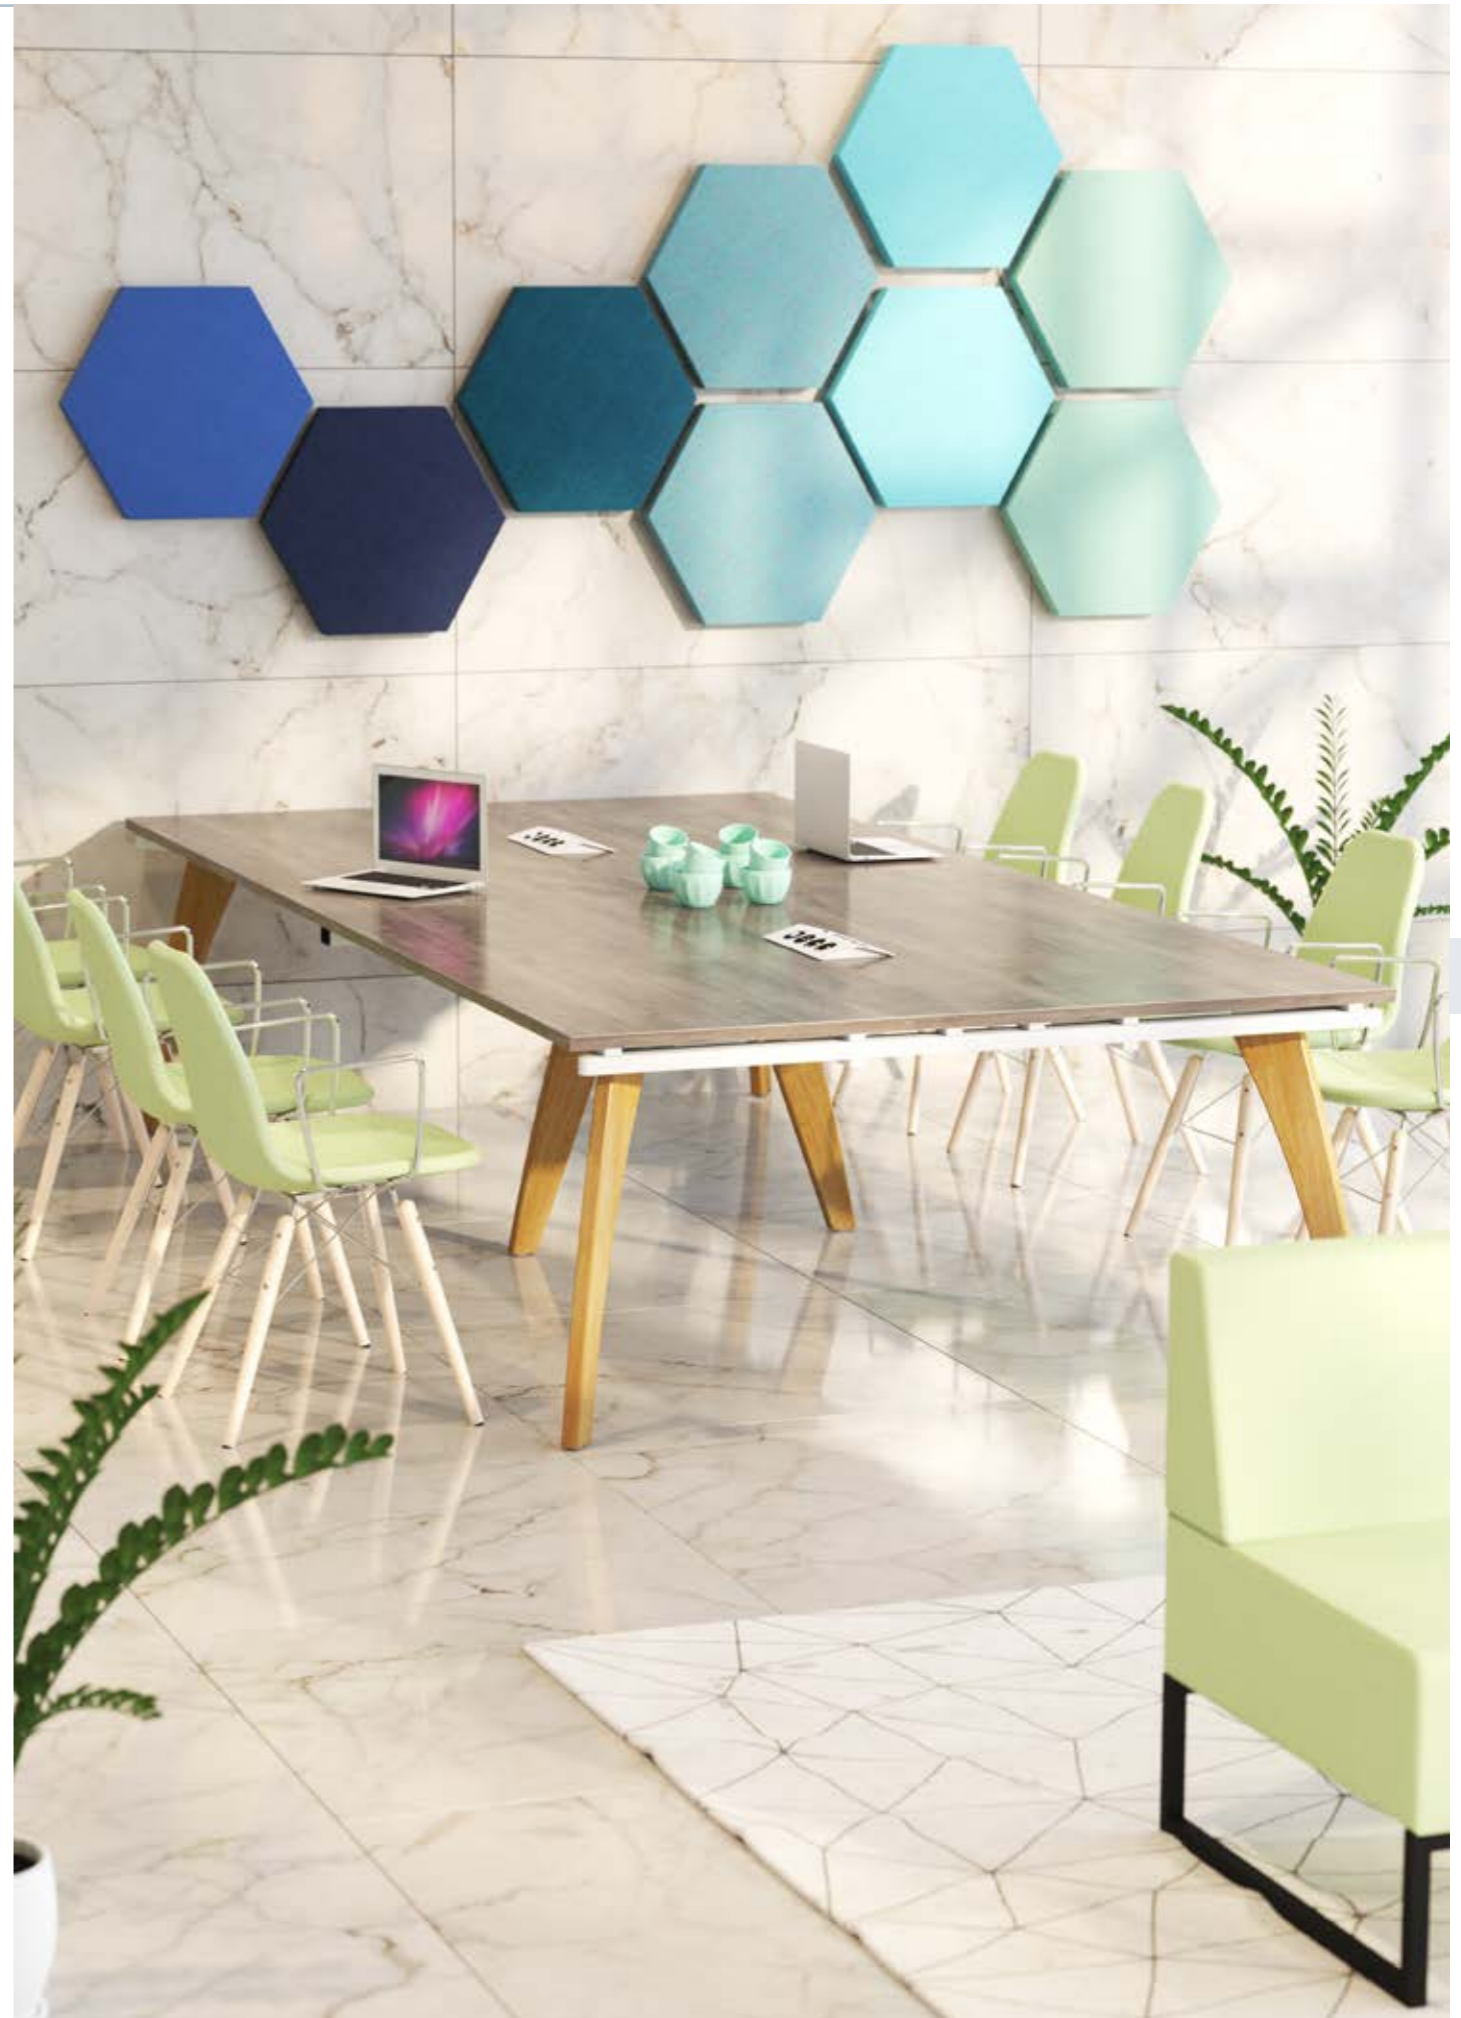

THL-2-S

4 x UK sockets, 2 x USB, 1 x RJ45, 1 x HDMI

RRP £1680

Tables are supplied with 132mm x 272mm central cutouts suitable for the above power modules