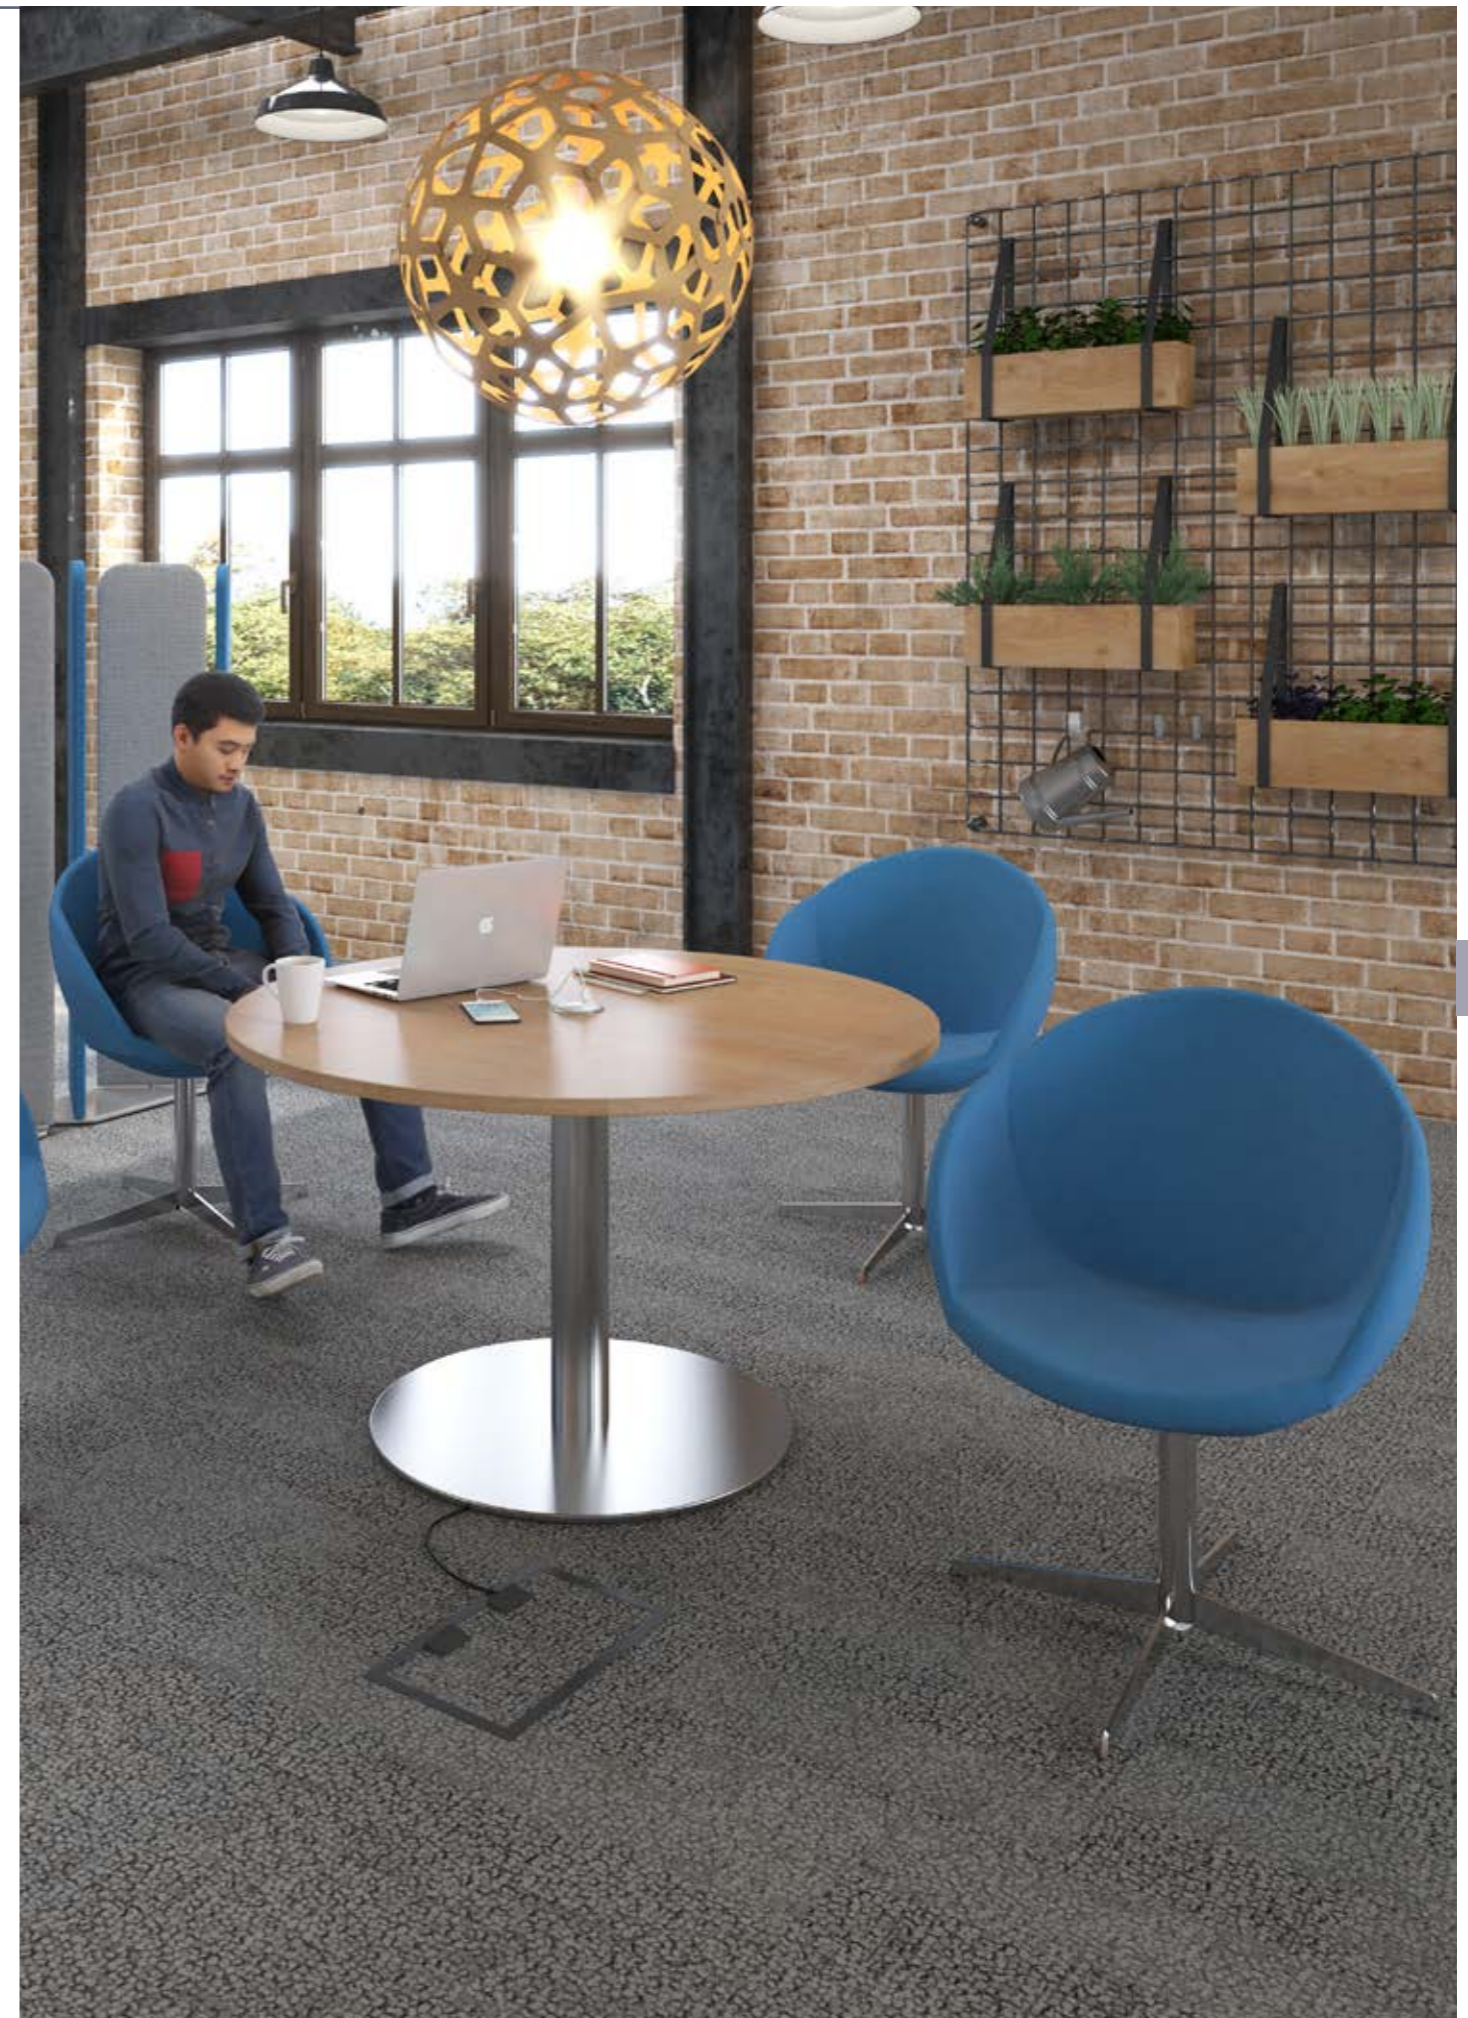

# GROOVE

Groove breakout seating provides a flexible and informal seating solution for a wide range of environments. Available in a multitude of shapes, sizes and finishes, and with endless permutations, Groove interlinking seating can add colour, fun and inspiration to breakout areas and offices, either used on their own or mixed with other seating ranges.