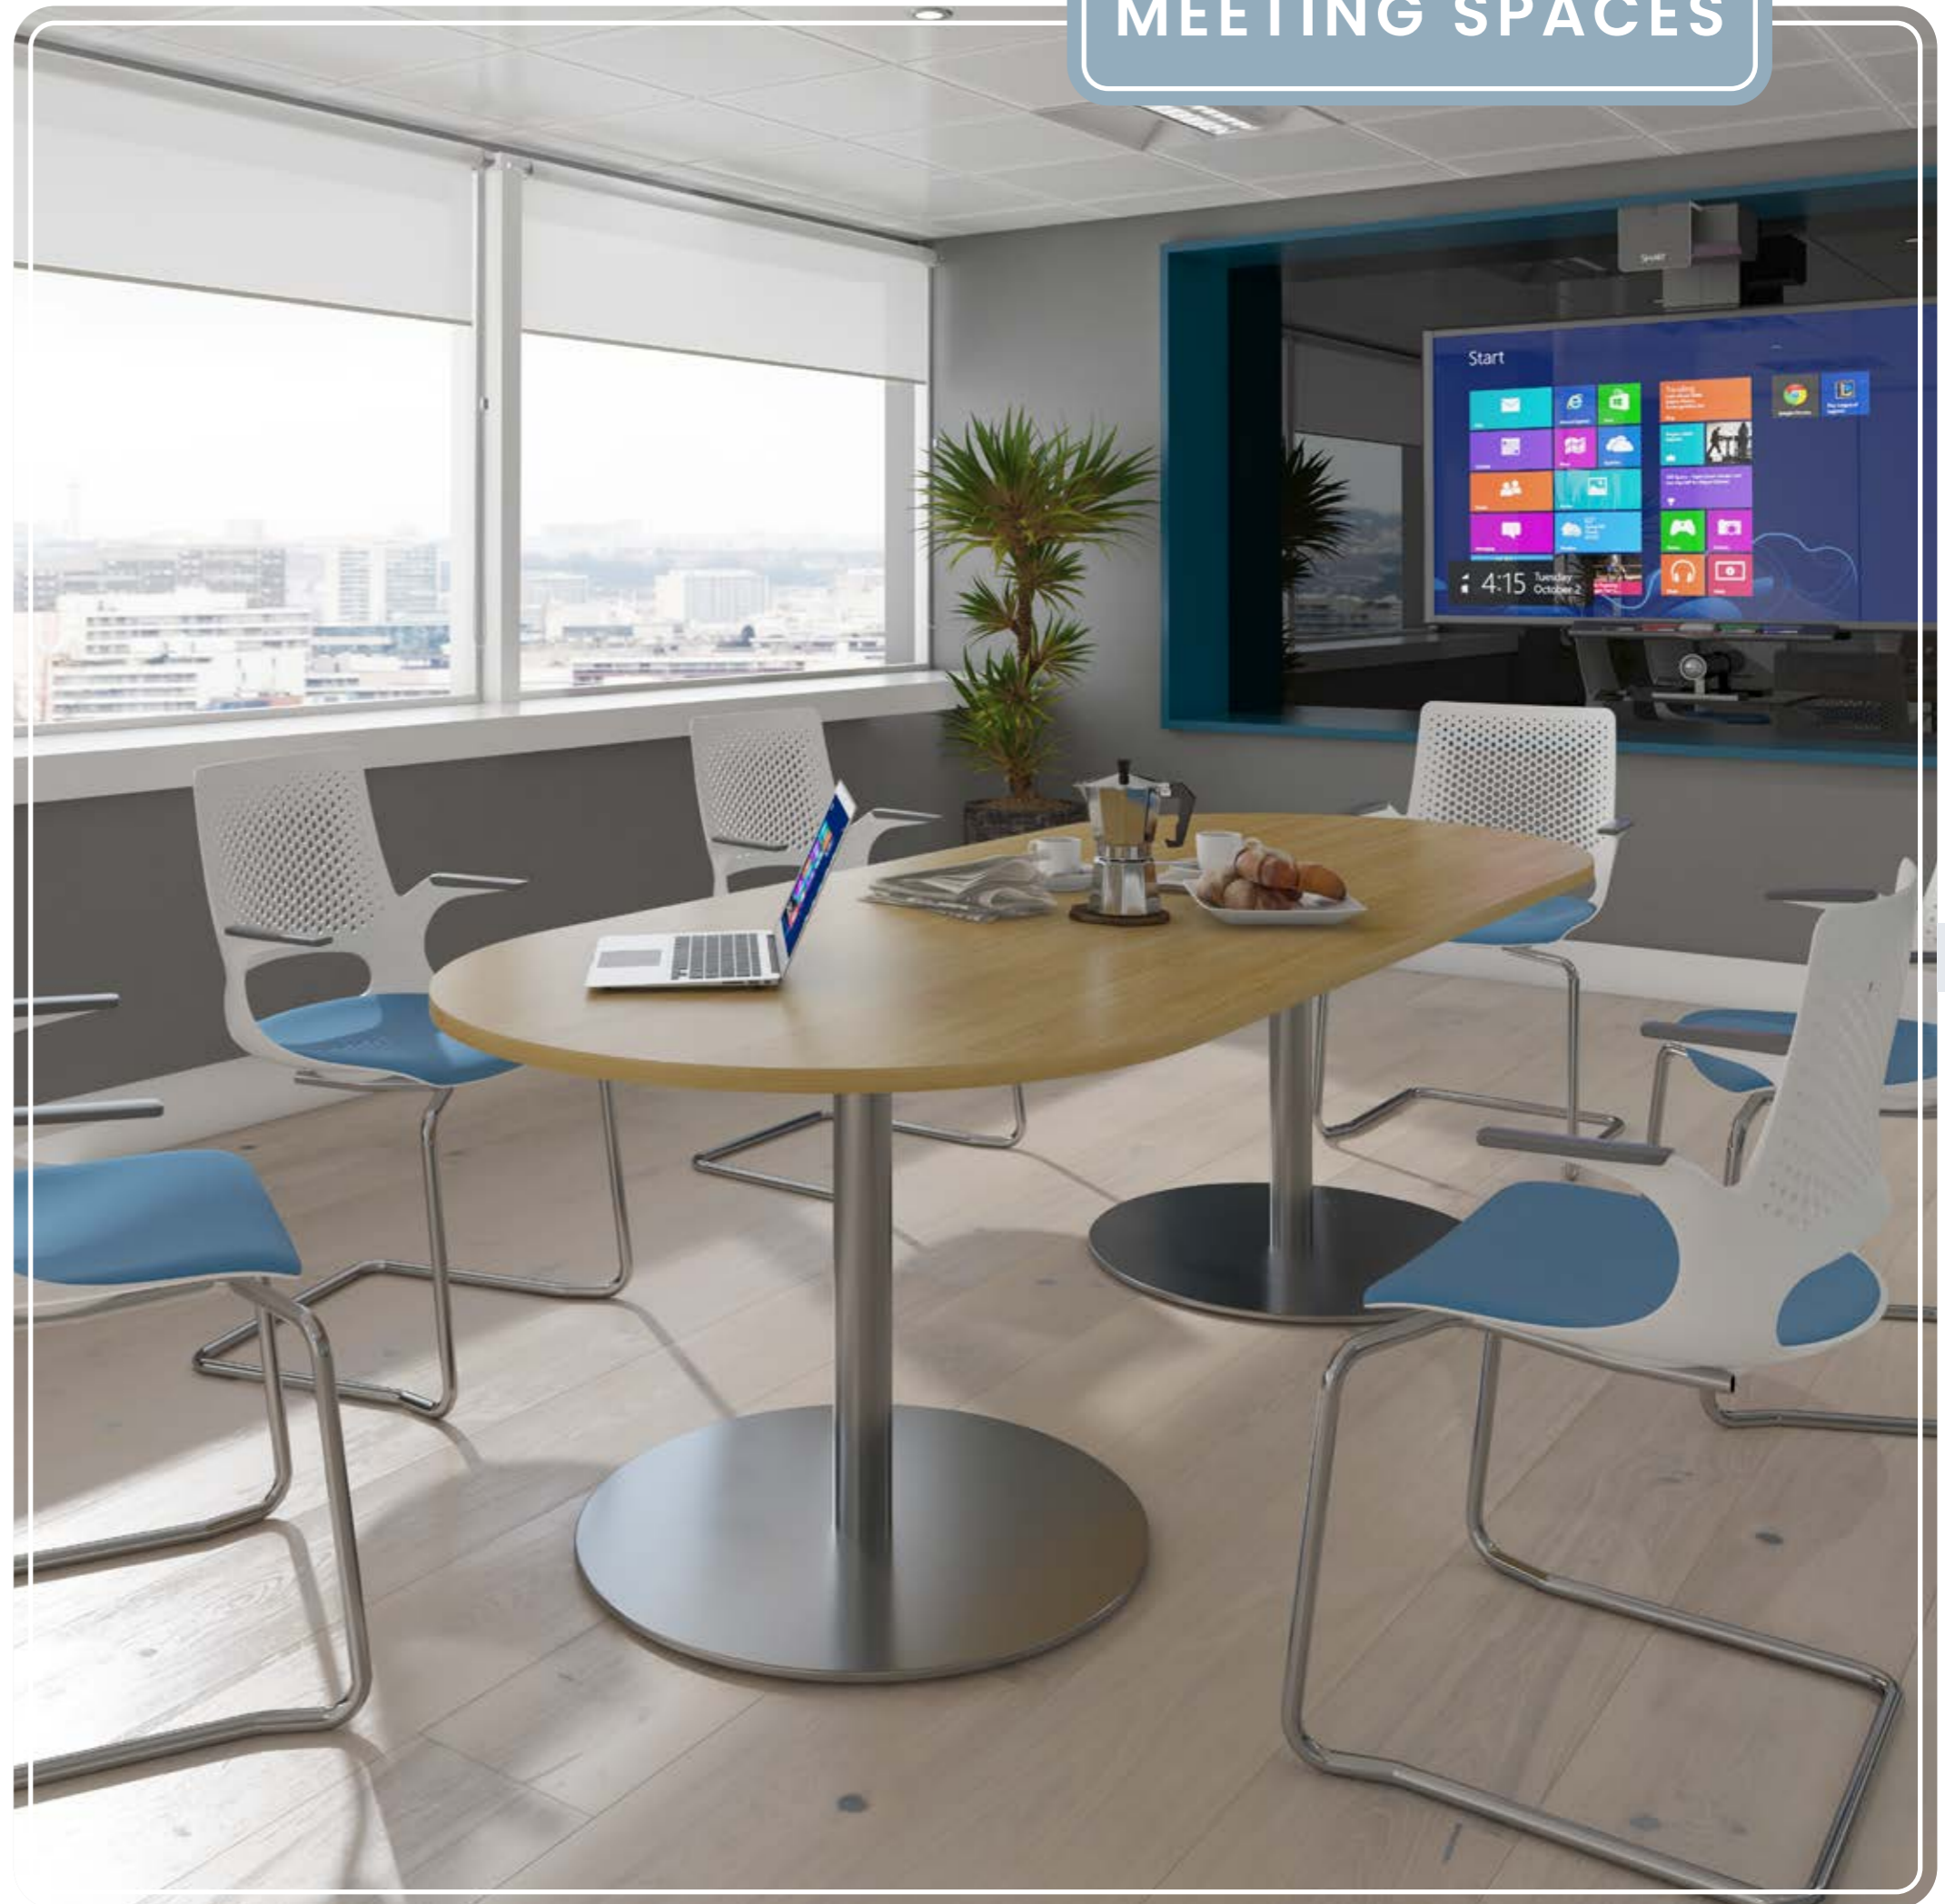

# ETERNAL

Eternal is a sophisticated boardroom table collection with robust customisable options for all your meeting room needs. Many sizes, shapes, and details let you tailor the look for formal or casual settings, with stylish flat circular bases and cylindrical columns, tops available in multiple finishes, and integrated power options which makes Eternal a practical choice for supporting technology.