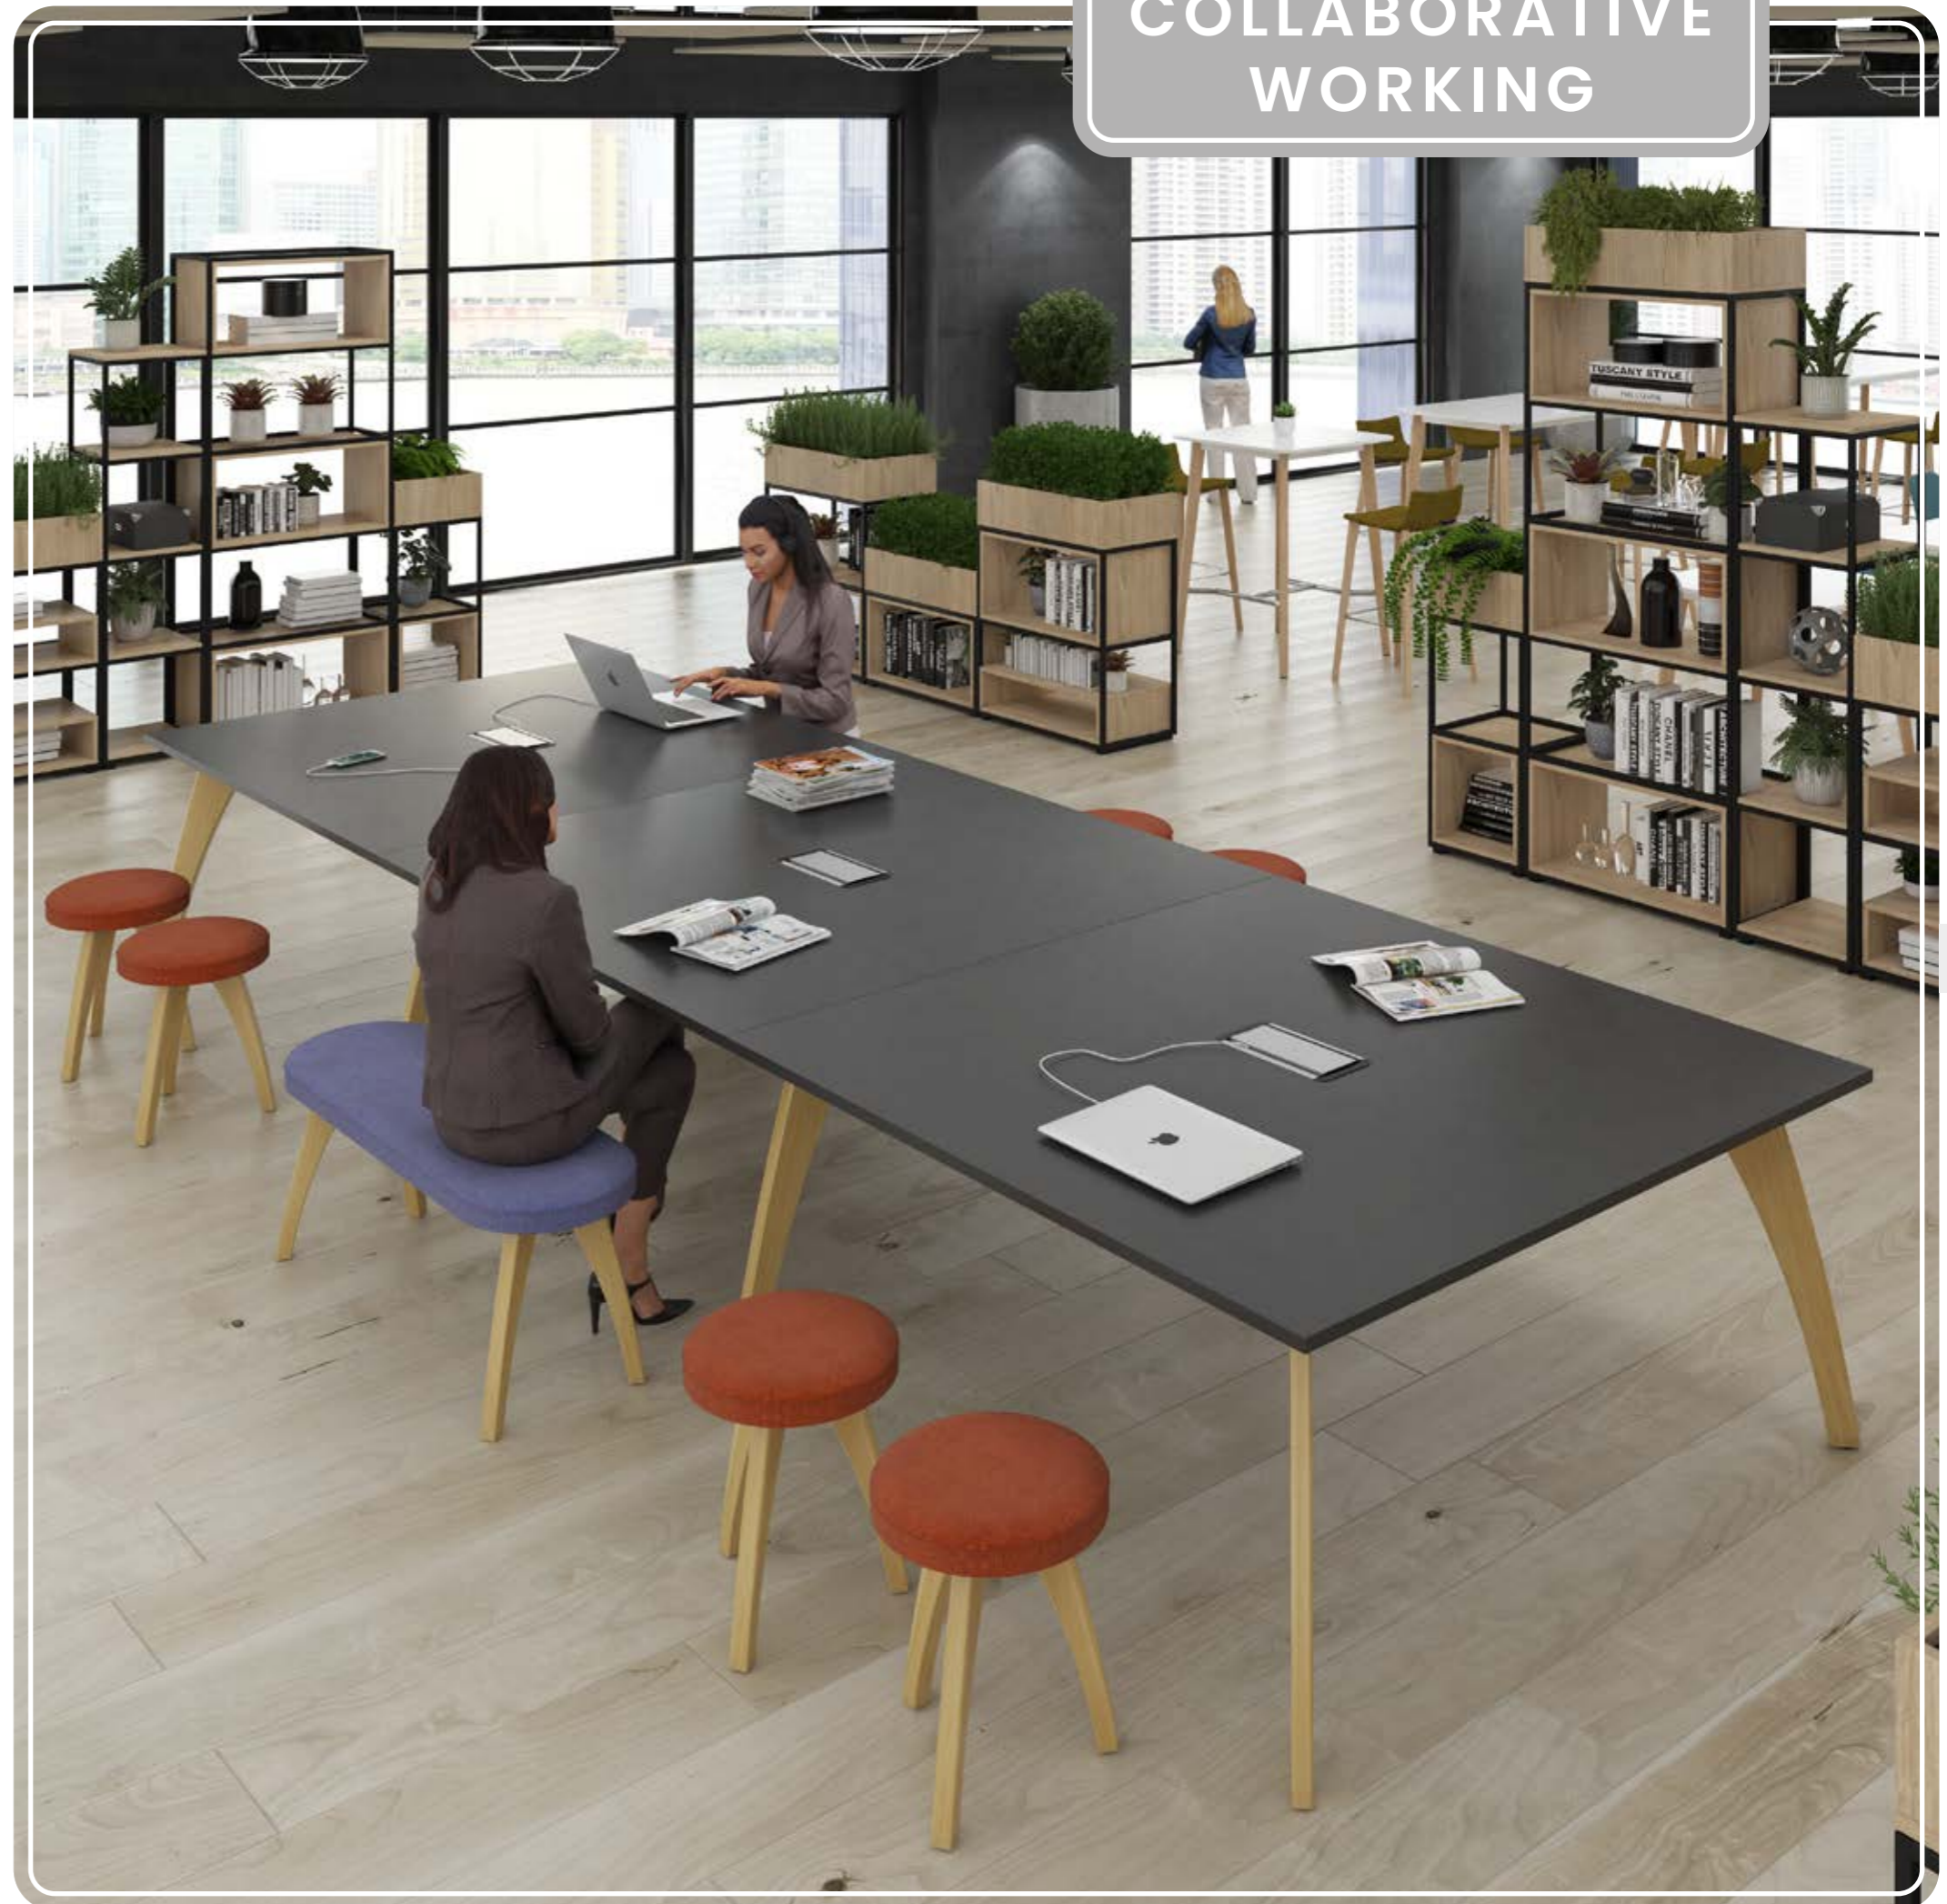

# ENABLE

The Enable table and benches are part of a bold and contemporary collection of furniture designed to make a real impact. Presenting a multitude of shape and layout options, the range of tables, benches and stools will enable you to create a dynamic, collaborative area for the modern trend of agile working, providing an inspirational and welcoming work area which is fully customisable with power and data, lighting, plant life and much more.