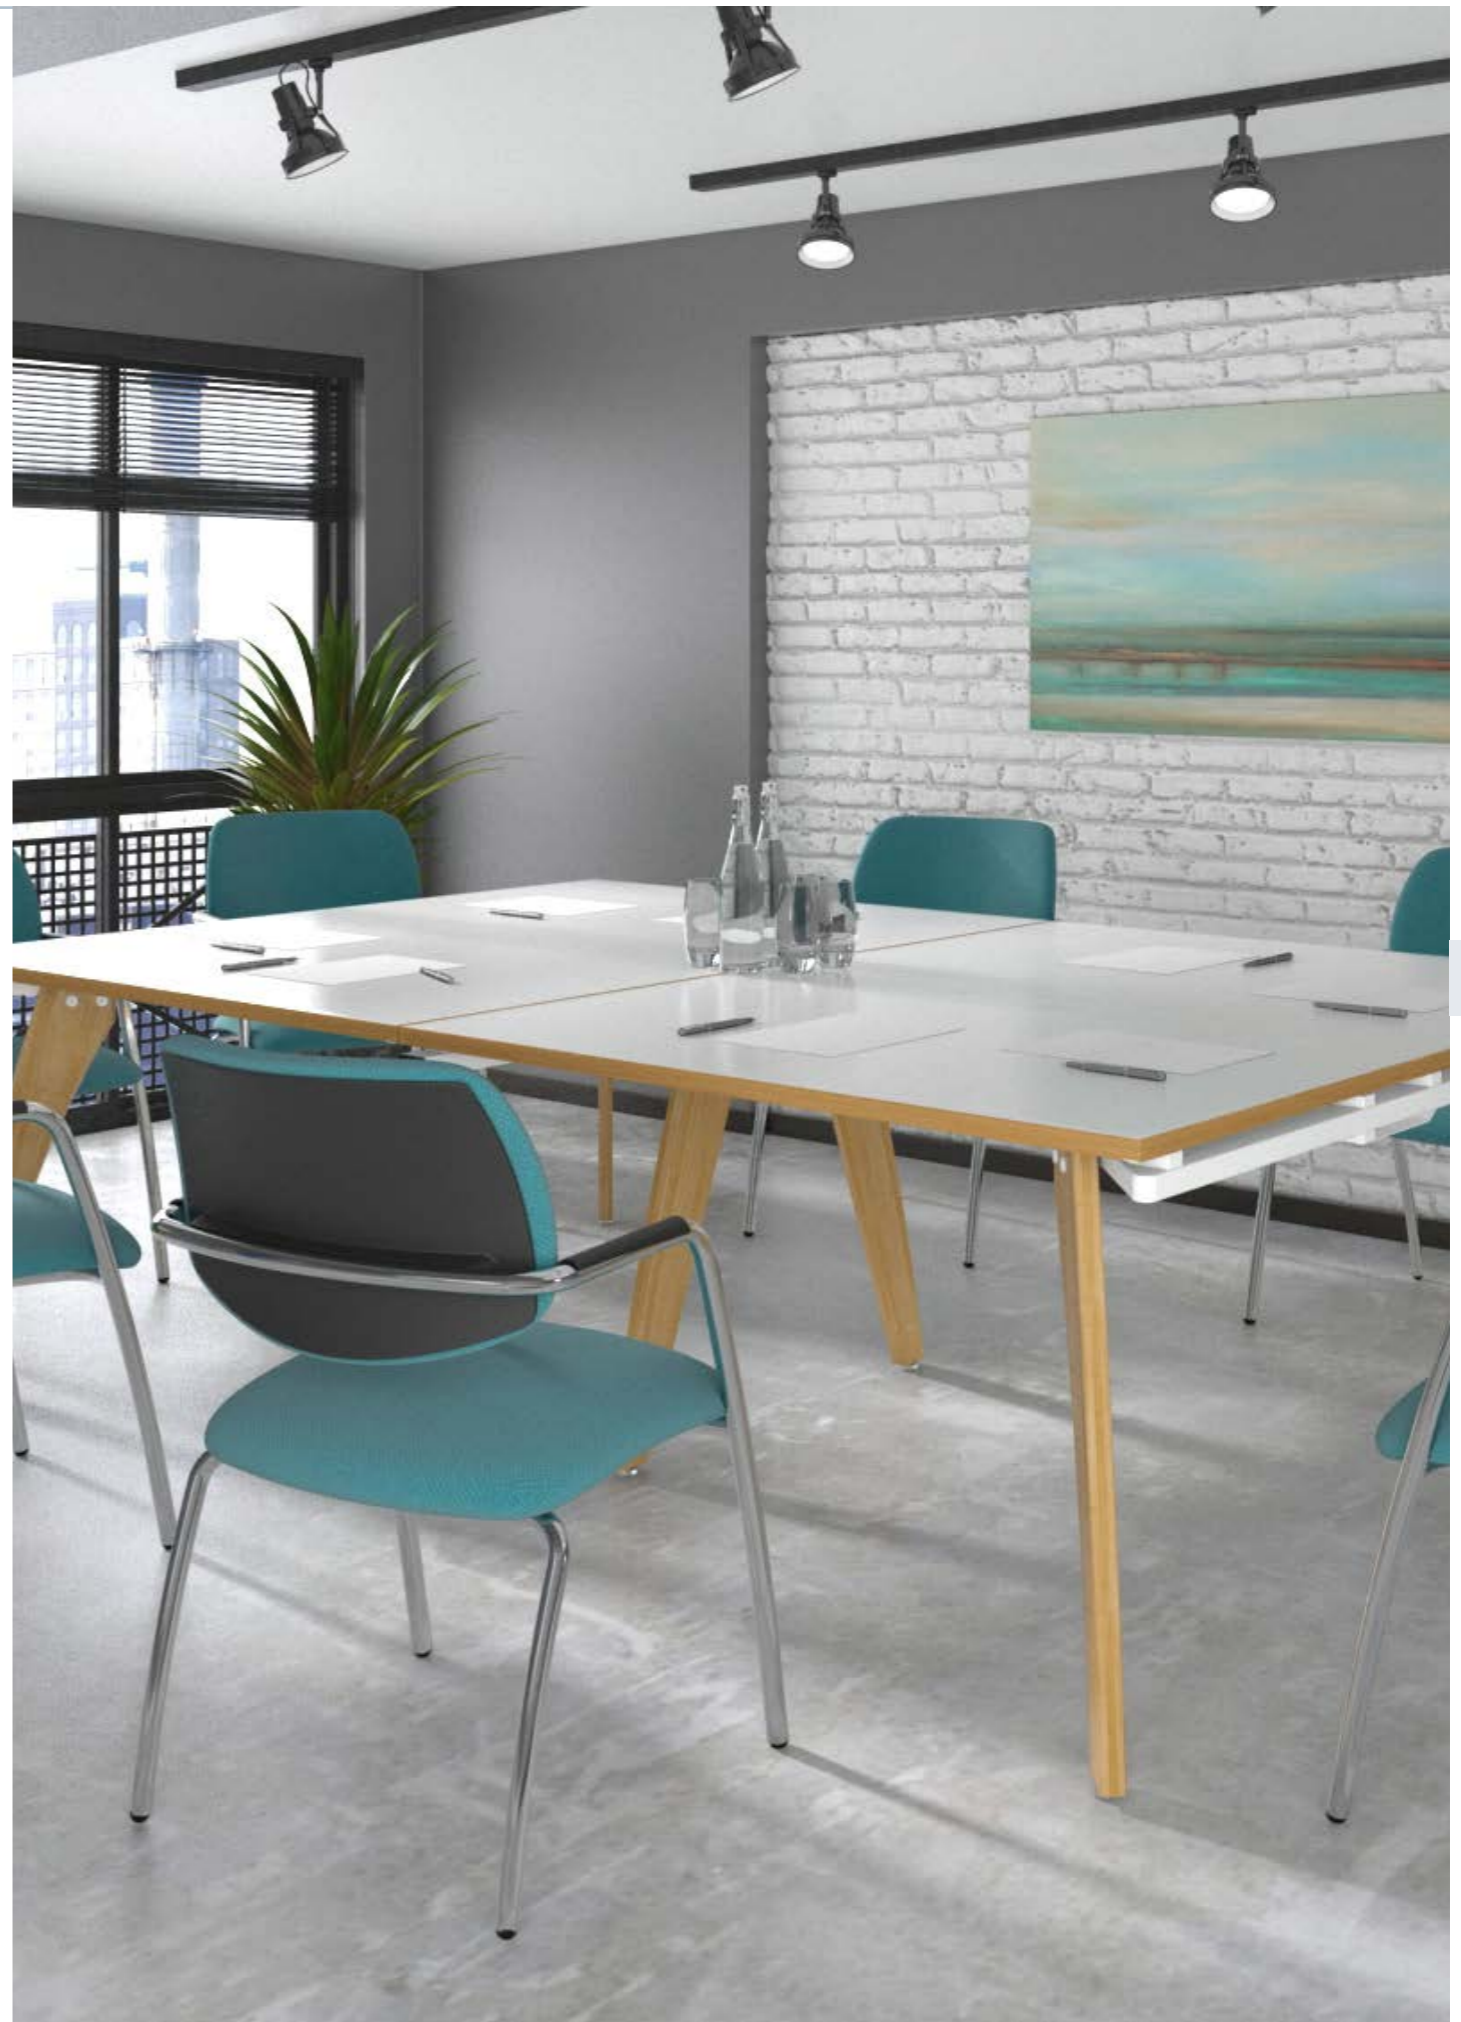

Frame finish

-WH
White/Oak legs

Top finishes Stocked

-WH
White
MTO

-GO
Grey Oak

-O
Oak

-WO
White/Oak edge

FZBT3216

Rectangular boardroom table

Width **3200** • Depth **1600** • Height **725**

Stocked	MTO
£1770	£1825

FZBT1616

Square boardroom table starter unit

Width **1600** • Depth **1600** • Height **725**

Stocked	MTO
£1090	£1124

FZBT1616-AB

Square boardroom table add-on unit

Width **1600** • Depth **1600** • Height **725**

Stocked	MTO
£682	£704