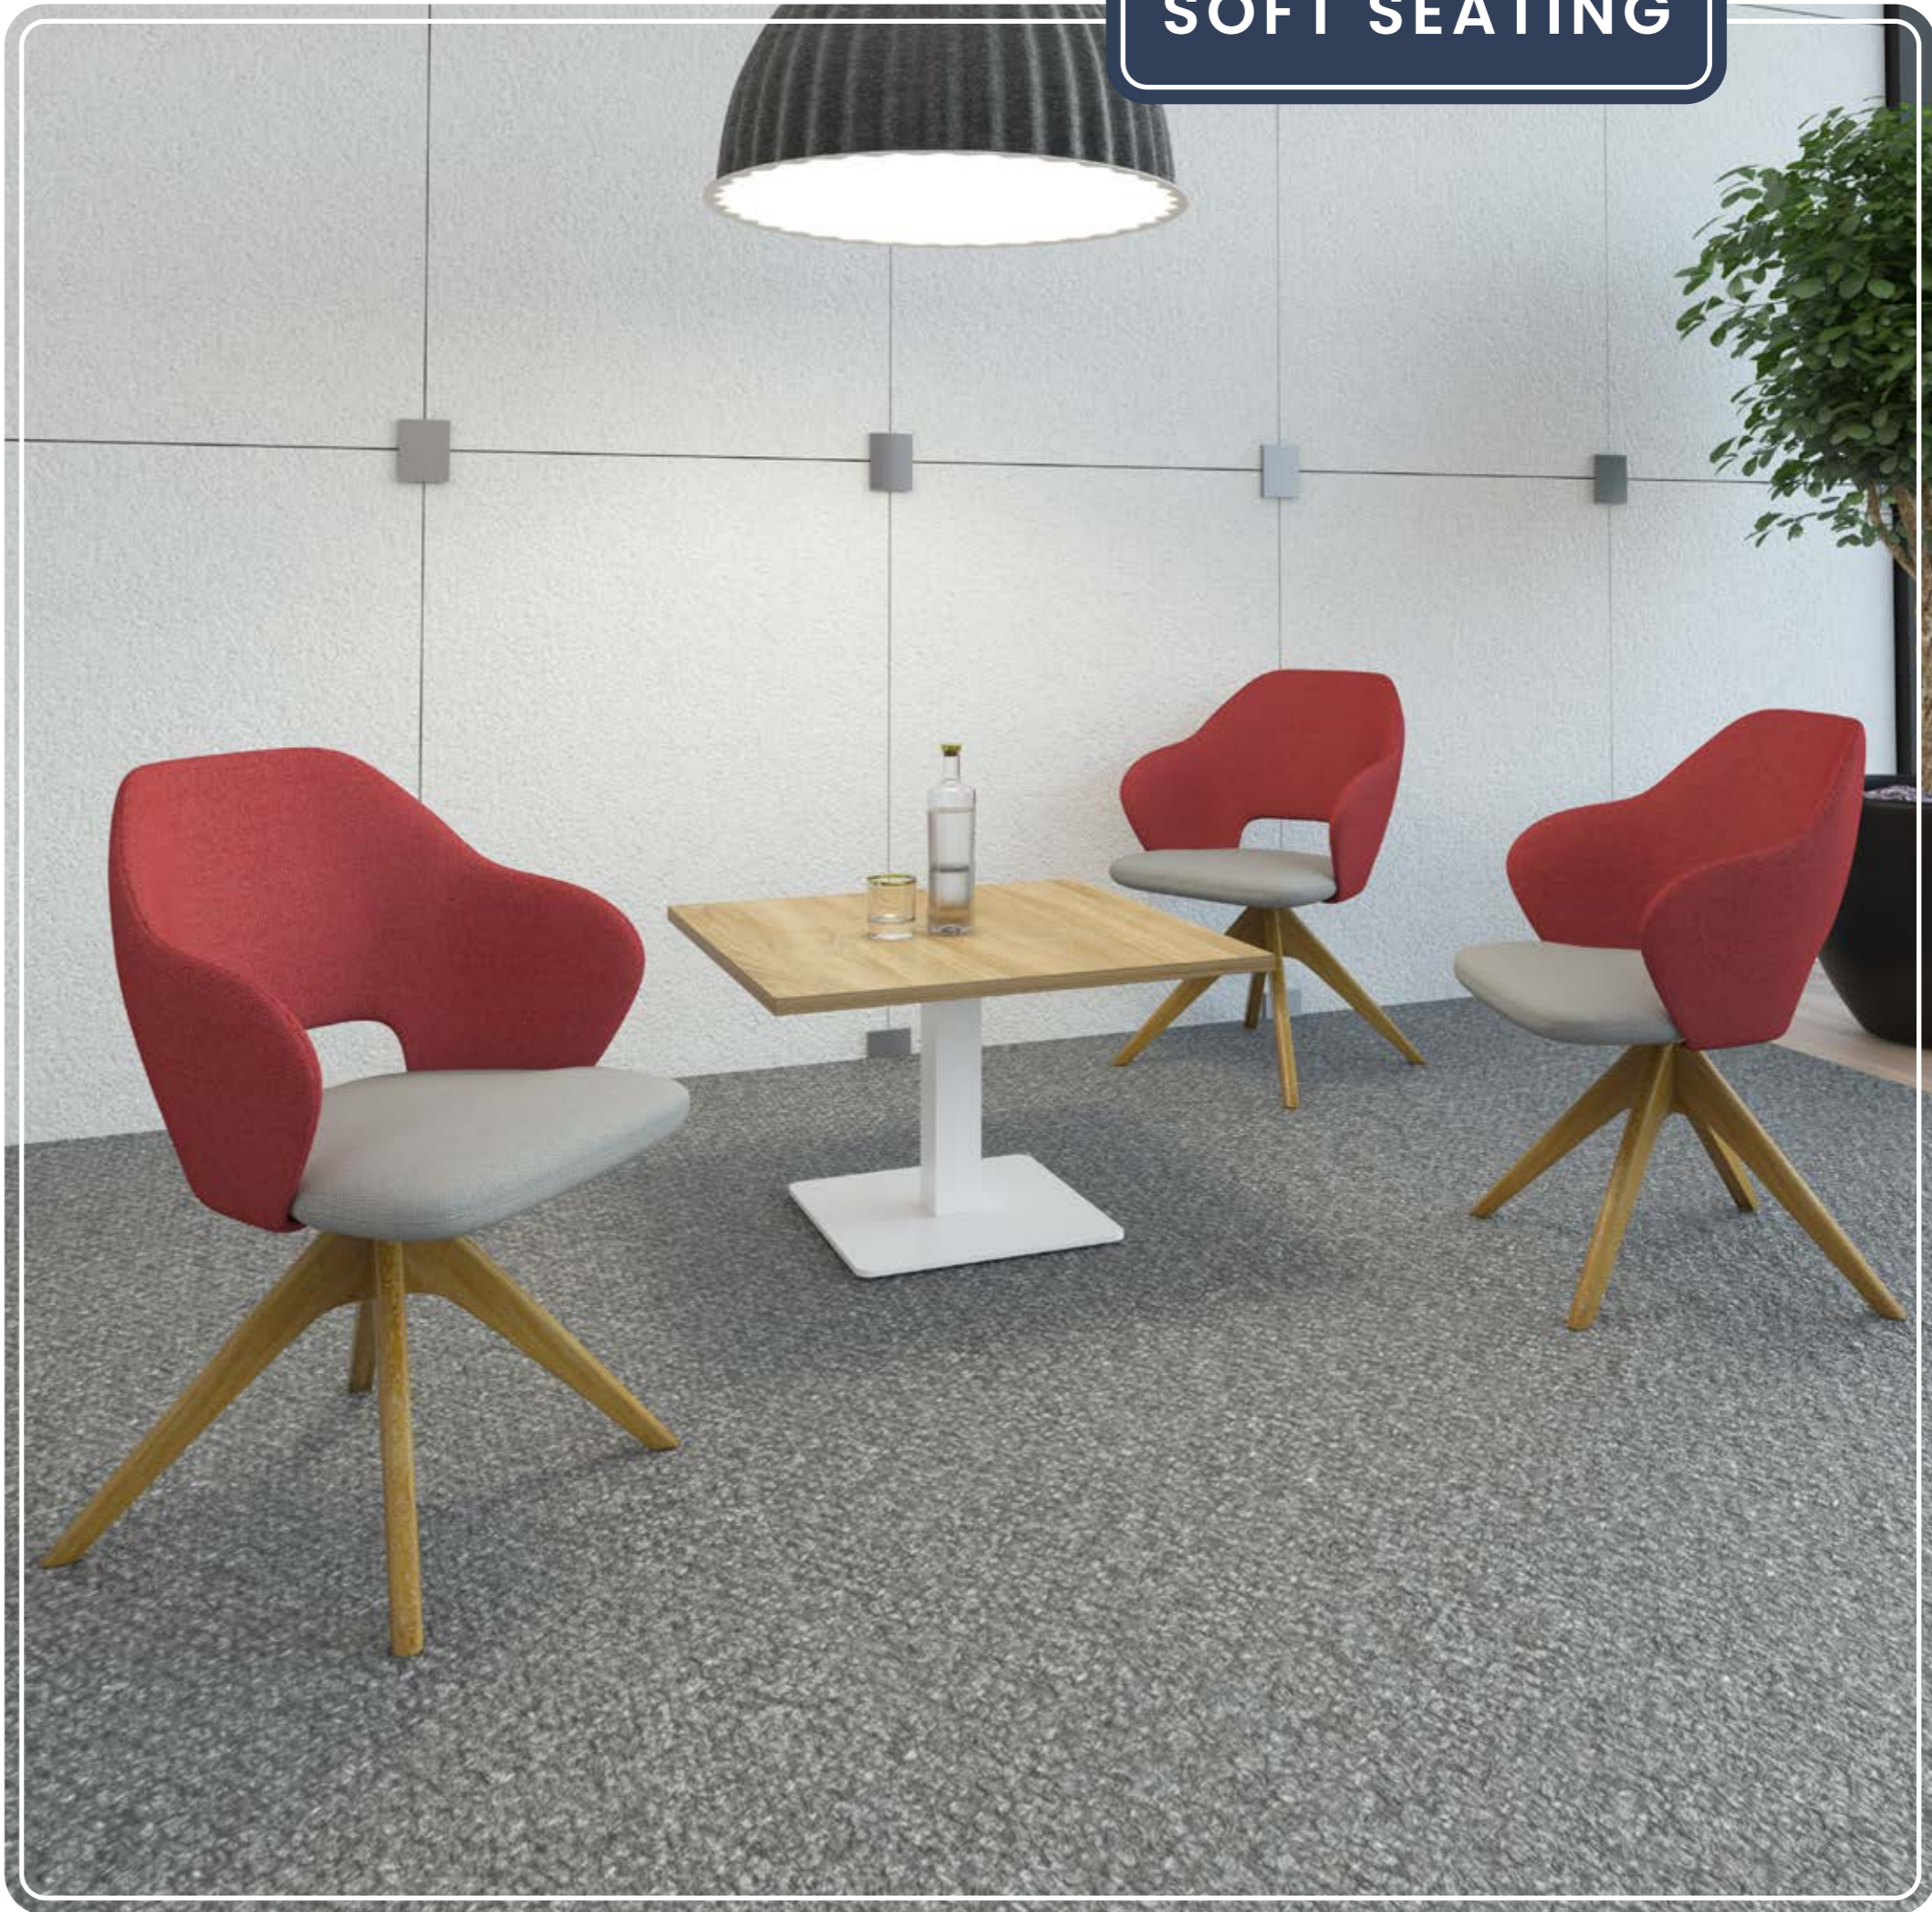

# JUDE

Designed with comfort in mind, Jude lounge seating's practical details make it both eye-catching and timeless. With its base options and clean styling, Jude lounge seating can seamlessly cross the line between classic and contemporary, with an opulent, curved design and arms that wrap the occupant in one continuous embrace. A classic form that combines exquisite design in a fashion format, Jude is the perfect signature piece to reside in public spaces.