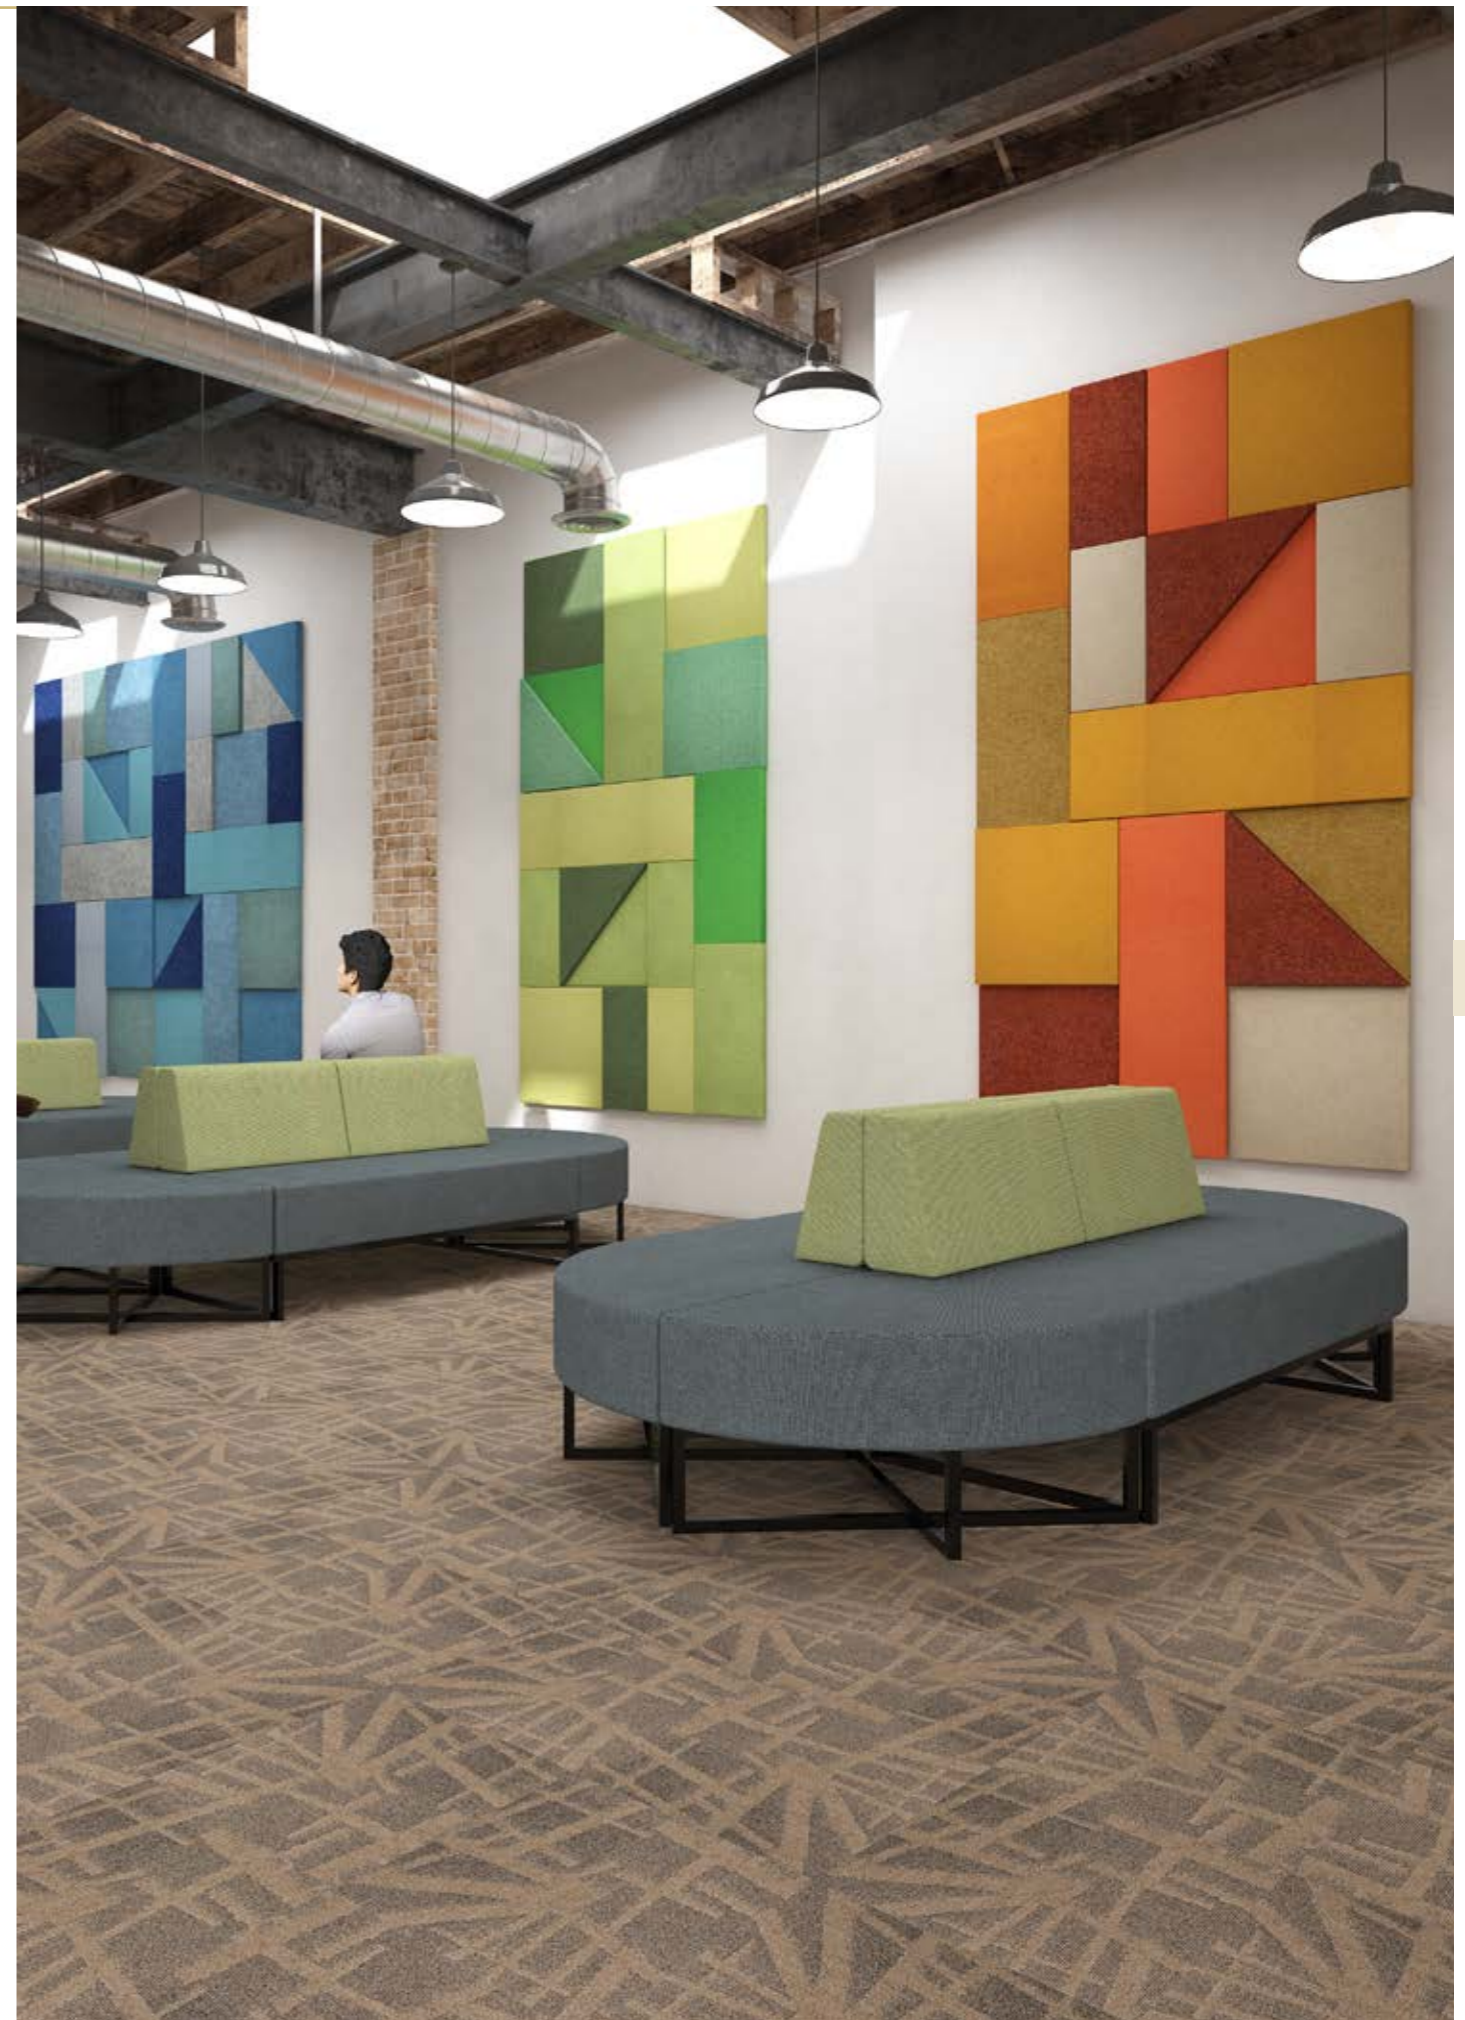

HEXAGON

Code	Width	Depth	Height	Fabric bands					
				A	B	C	D	E	F
PWH-25-1	595	25	415	£242	£260	£270	£285	£309	£350
PWH-50-1	595	50	415	£276	£296	£307	£321	£345	£392
PWH-25-2	1195	25	1035	£402	£432	£448	£456	£481	£545
PWH-50-2	1195	50	1035	£458	£492	£510	£529	£554	£628