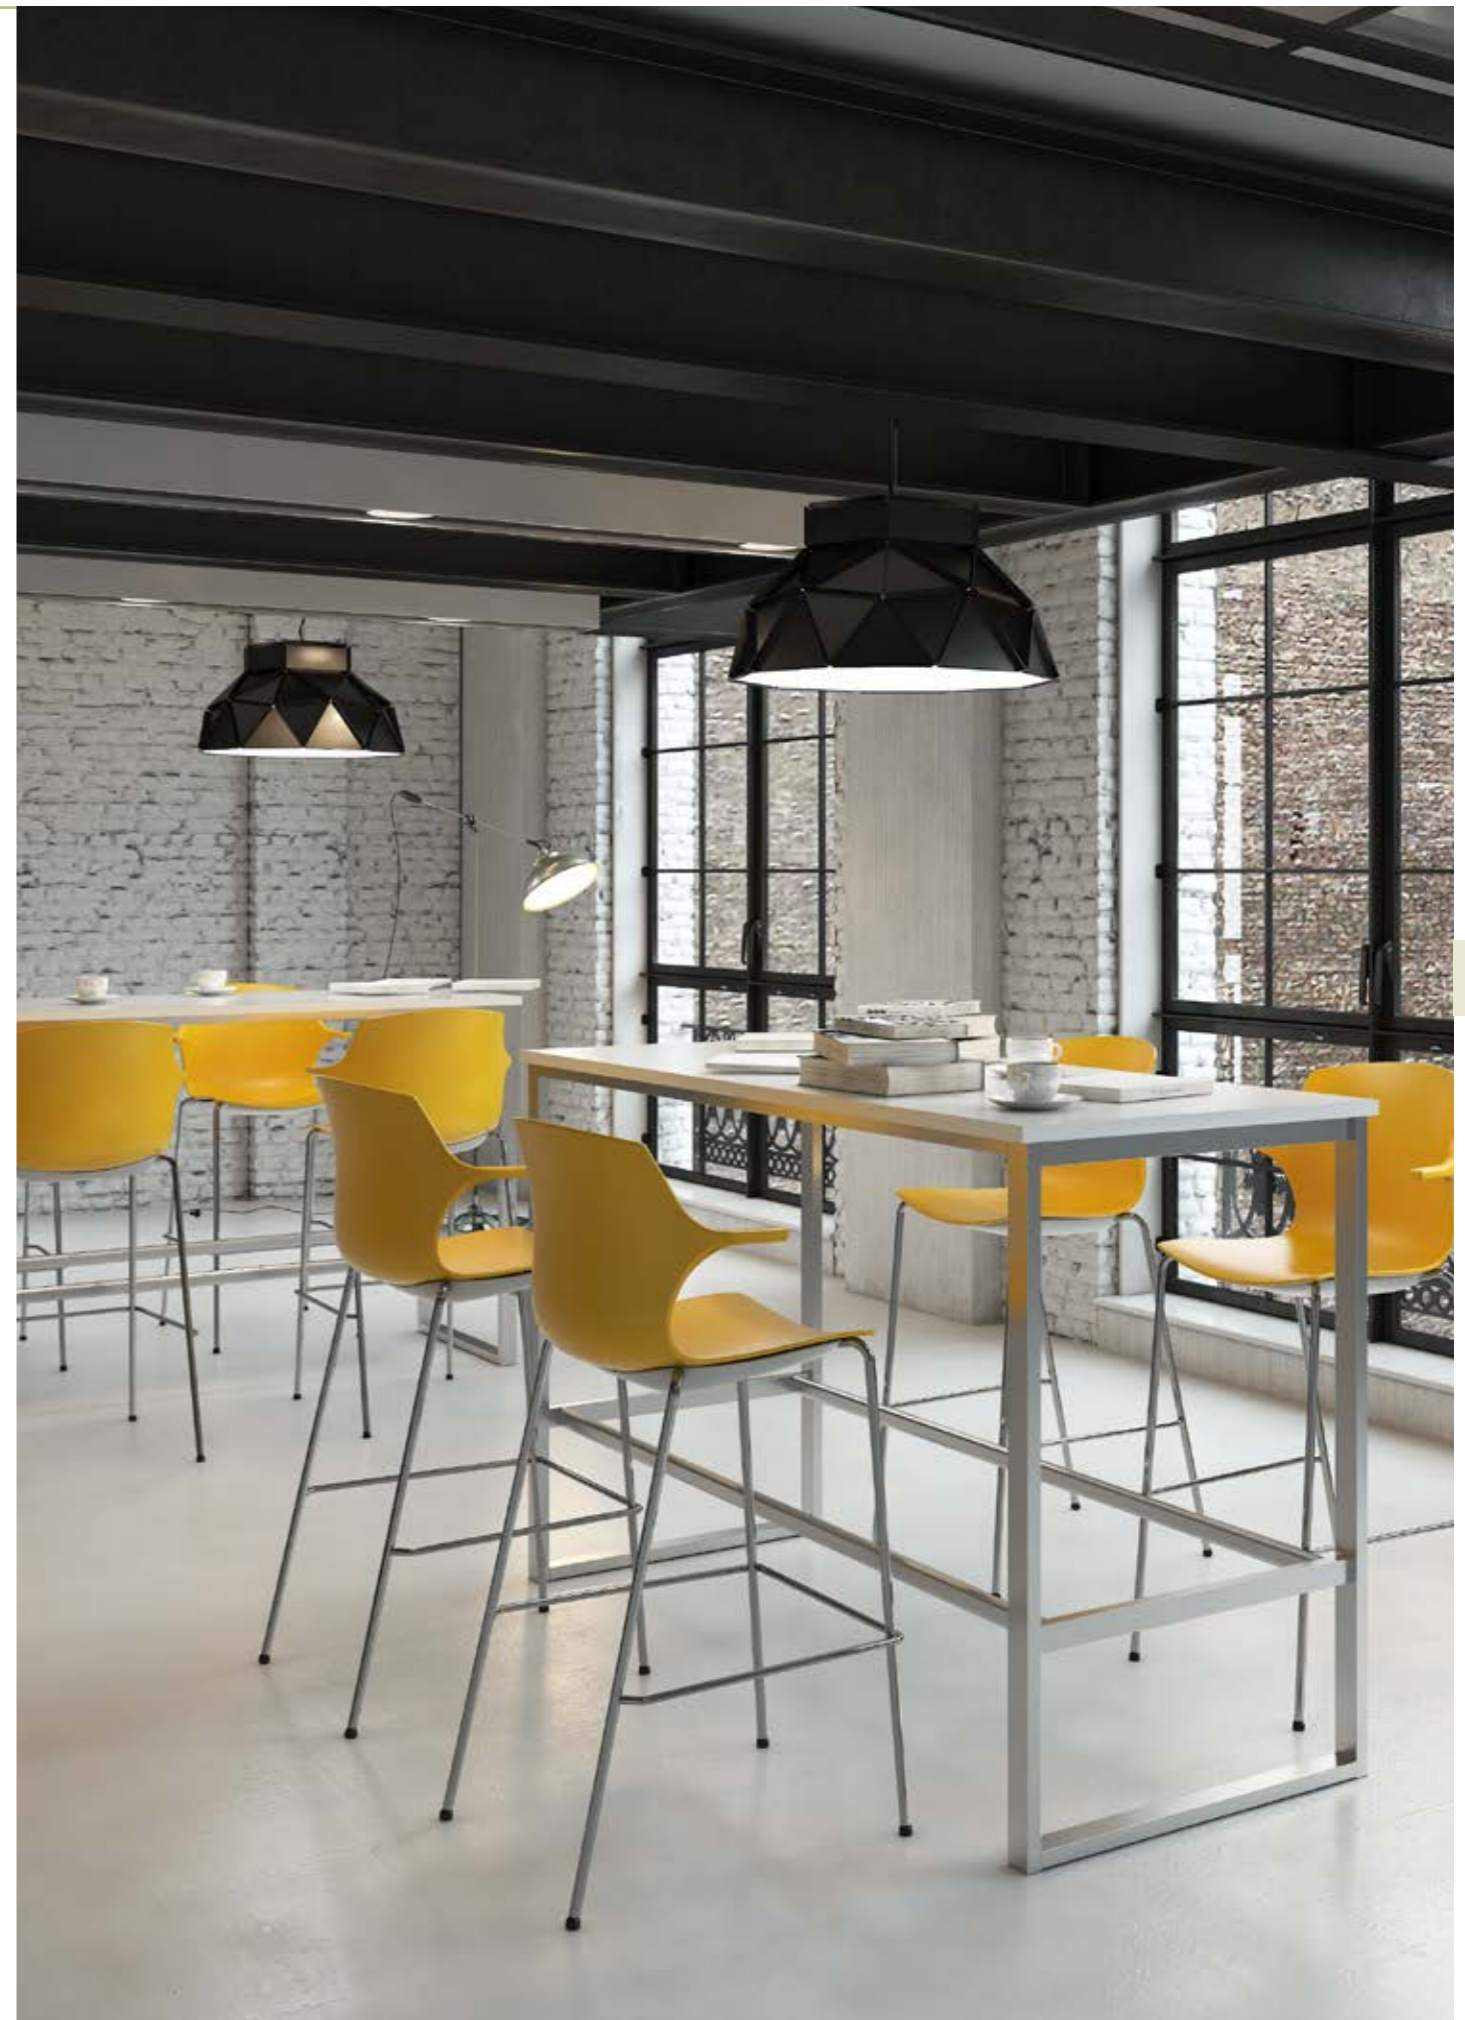

Frame finishes	Top finishes - Stocked
-K Black	-BW Barcelona Walnut
-S Silver	-KO Kendal Oak
	-WH White

BENCHES

Dining benches with metal frame

Width 1050-1650 • Depth 350 • Height 425

	Width	Stocked	MTO	
LB1050	1050	£371	£530	→ TAOT1200
LB1650	1650	£477	£636	→ TAOT1800

DINING TABLES

Dining tables with metal frame

Width 1200-1800 • Depth 700 • Height 710

	Width	Stocked	MTO	
TAOT1200	1200	£530	£795	← LBSP1050
TAOT1800	1800	£583	£1060	← LBSP1650

BENCHES WITH SEAT PAD

Dining benches with metal frame & upholstered seat pad

Width 1050-1650 • Depth 350 • Height 455

	Width	Fabric bands					
		A	B	C	D	E	F
LBSP1050	1050	£424	£477	£530	£583	£636	£689
LBSP1650	1650	£530	£583	£636	£689	£742	£795

BENCHES

High benches with metal frame

Width 1050-1650 • Depth 350 • Height 755

	Width	Stocked	MTO	
HB1050	1050	£460	£630	→ PTAOT1200
HB1650	1650	£525	£805	→ PTAOT1800

POSEUR TABLES

Poseur tables with metal frame

Width 1200-1800 • Depth 700 • Height 1190

	Width	Stocked	MTO	
PTAOT1200	1200	£690	£970	← HBSP1050
PTAOT1800	1800	£745	£1380	← HBSP1650

BENCHES WITH SEAT PAD

High benches with metal frame & upholstered seat pad

Width 1050-1650 • Depth 350 • Height 785

	Width	Fabric bands					
		A	B	C	D	E	F
HBSP1050	1050	£575	£625	£675	£725	£775	£825
HBSP1650	1650	£700	£750	£800	£850	£900	£950