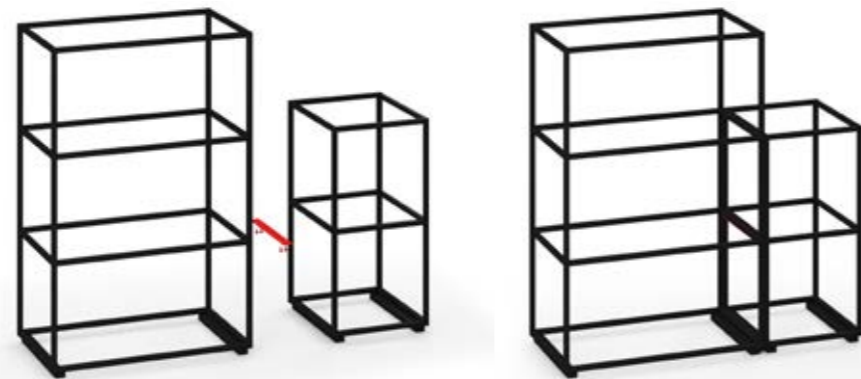

**DOUBLE UNITS**

Double width starter tower unit

Width **820** • Depth **420** • Height **845-2045**

<b>FL-22D</b>	Height 845	2 tiers	<b>£420</b>
<b>FL-23D</b>	Height 1245	3 tiers	<b>£550</b>
<b>FL-24D</b>	Height 1645	4 tiers	<b>£660</b>
<b>FL-25D</b>	Height 2045	5 tiers	<b>£740</b>

**FL-BKT-LNK**

Additional linking bracket to connect Flux units

Width **380** • Depth **40** • Height **5**

RRP  
**£25**

**Wood finishes**

**-GO**      **-KO**  
 Grey Oak      Kendal Oak

**TOP SHELVES**

Top shelf to sit on top of black frame  
 Width **420-1220** • Depth **420** • Height **25**

**PLANTERS**

Planter box with plants to sit on black frame  
 Width **420-820** • Depth **420** • Height **195**

<b>FL-PLP1</b>	Single	<b>£270</b>
<b>FL-PLP2</b>	Double	<b>£425</b>

**INNER SHELVES**

Inner shelf to sit inside black frame  
 Width **380-780** • Depth **420** • Height **25**