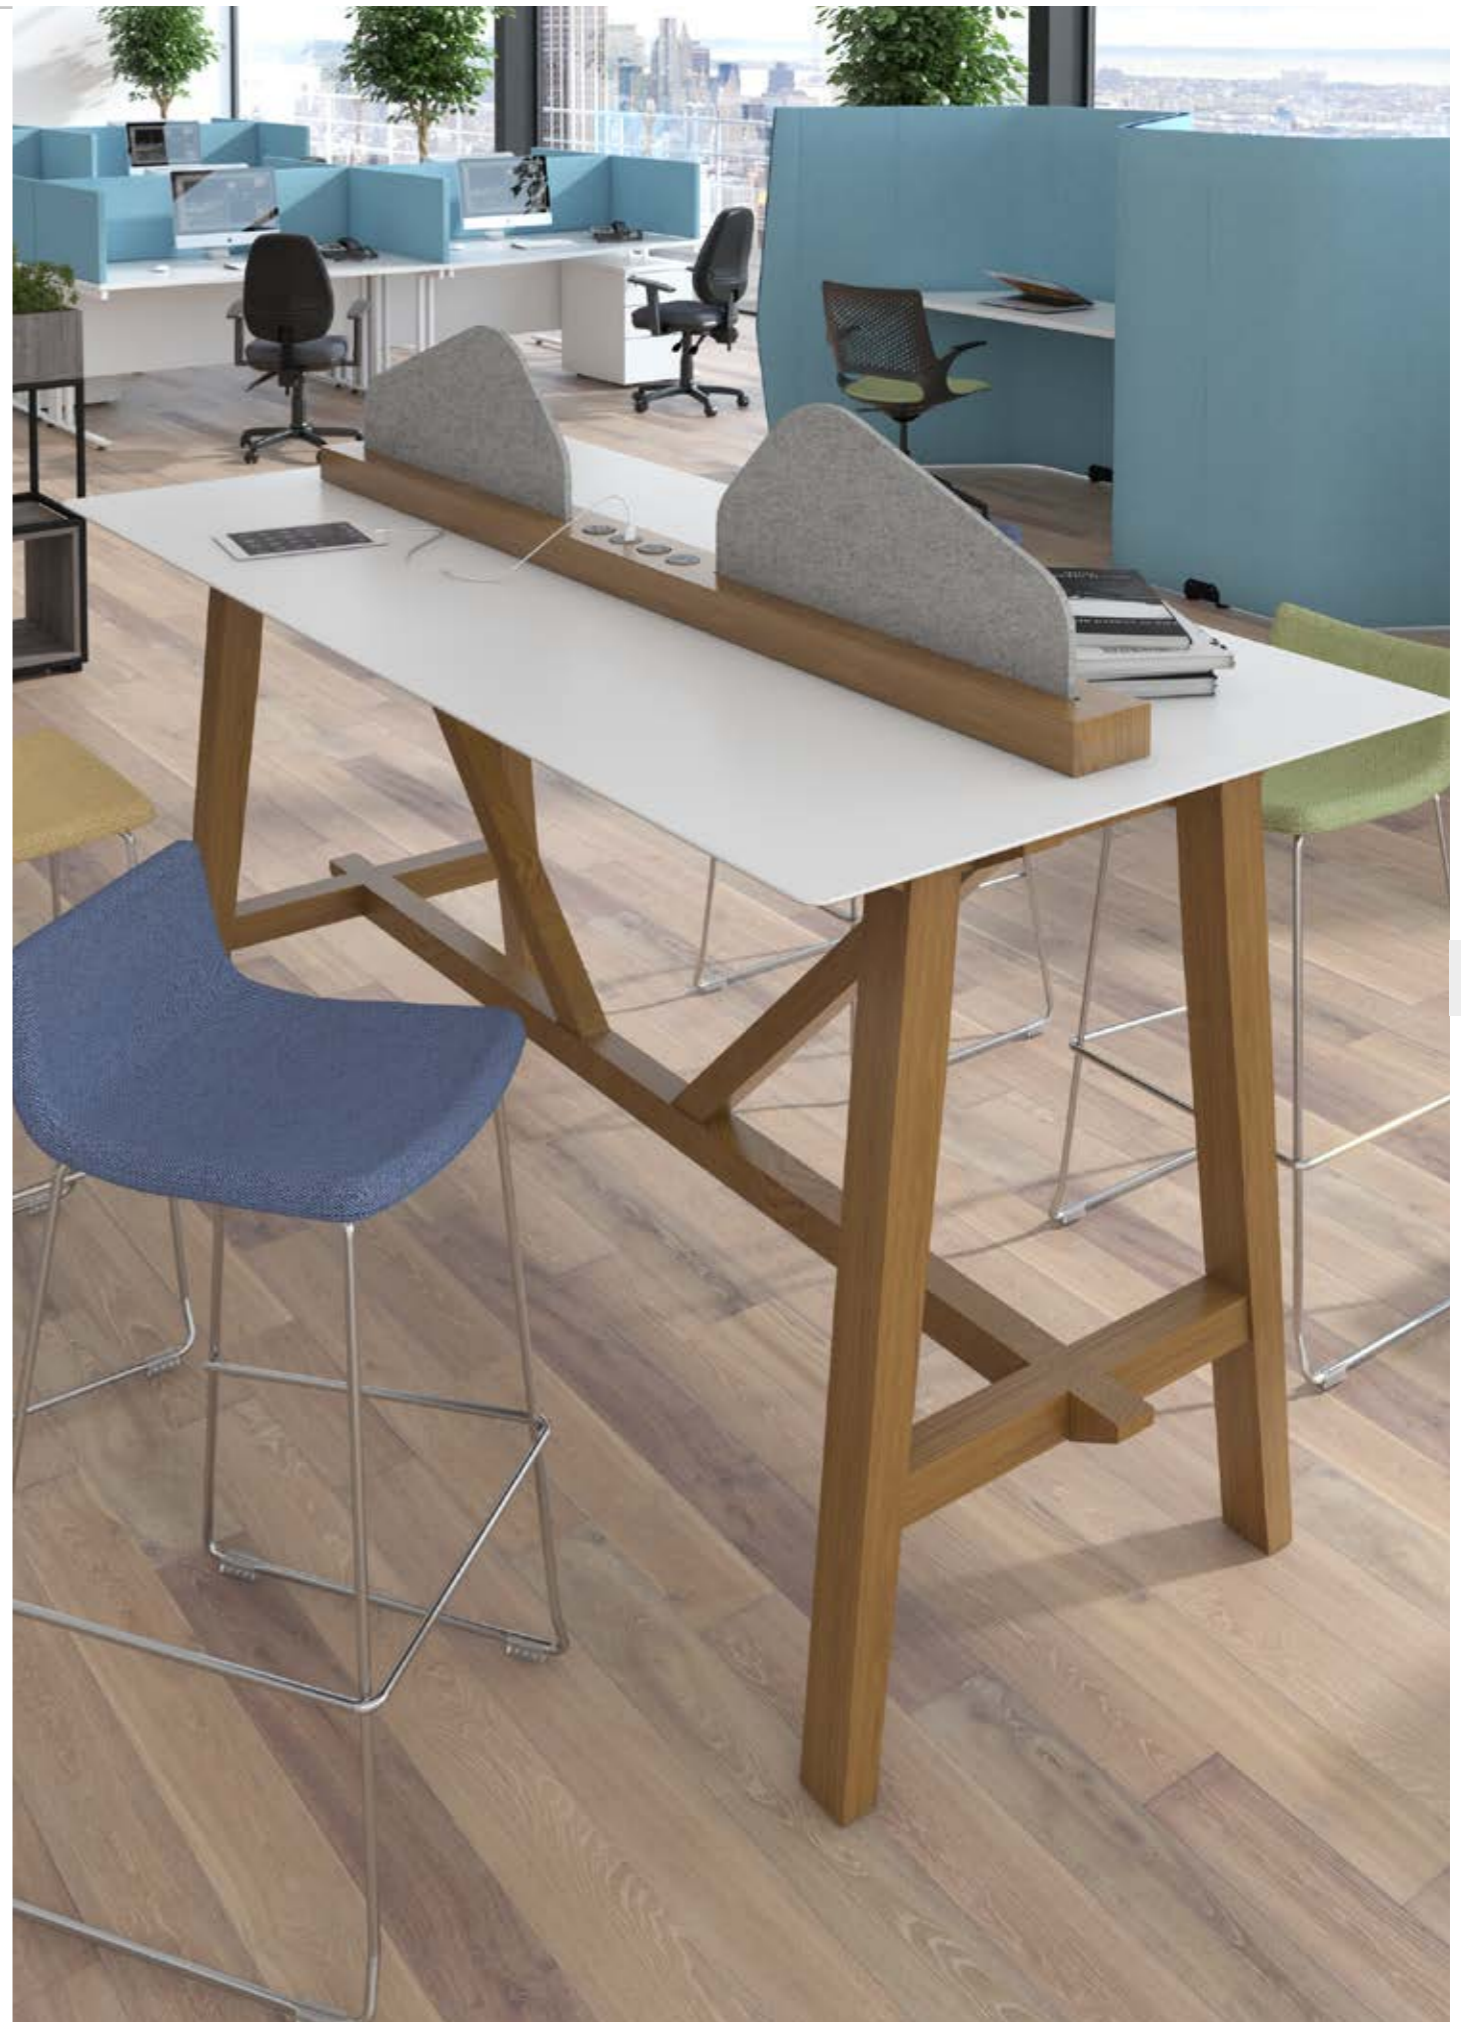

Top finishes - Stocked

CT20L-WS1-O

Dining table with full length power bar in oak with 2 x UK sockets and 2 x USB (A&C) chargers

Width 2000 • Depth 1000 • Height 805

Stocked	MTO
£4200	£4200

CTP-20L-WS1-O

Poseur table with full length power bar in oak with 2 x UK sockets and 2 x USB (A&C) chargers

Width 2000 • Depth 1000 • Height 1150

Stocked	MTO
£5300	£5300

SWT-SPR

Acoustic screen for tool bar

Width 650 • Depth 12 • Height 300

Orange	Silver Grey
£200	£200

SWT-PL

Planter box supplied empty

Width 320 • Depth 180 • Height 180

RRP
£250

SWT-PLP

Planter box with artificial plants

Width 320 • Depth 180 • Height 180

RRP
£425