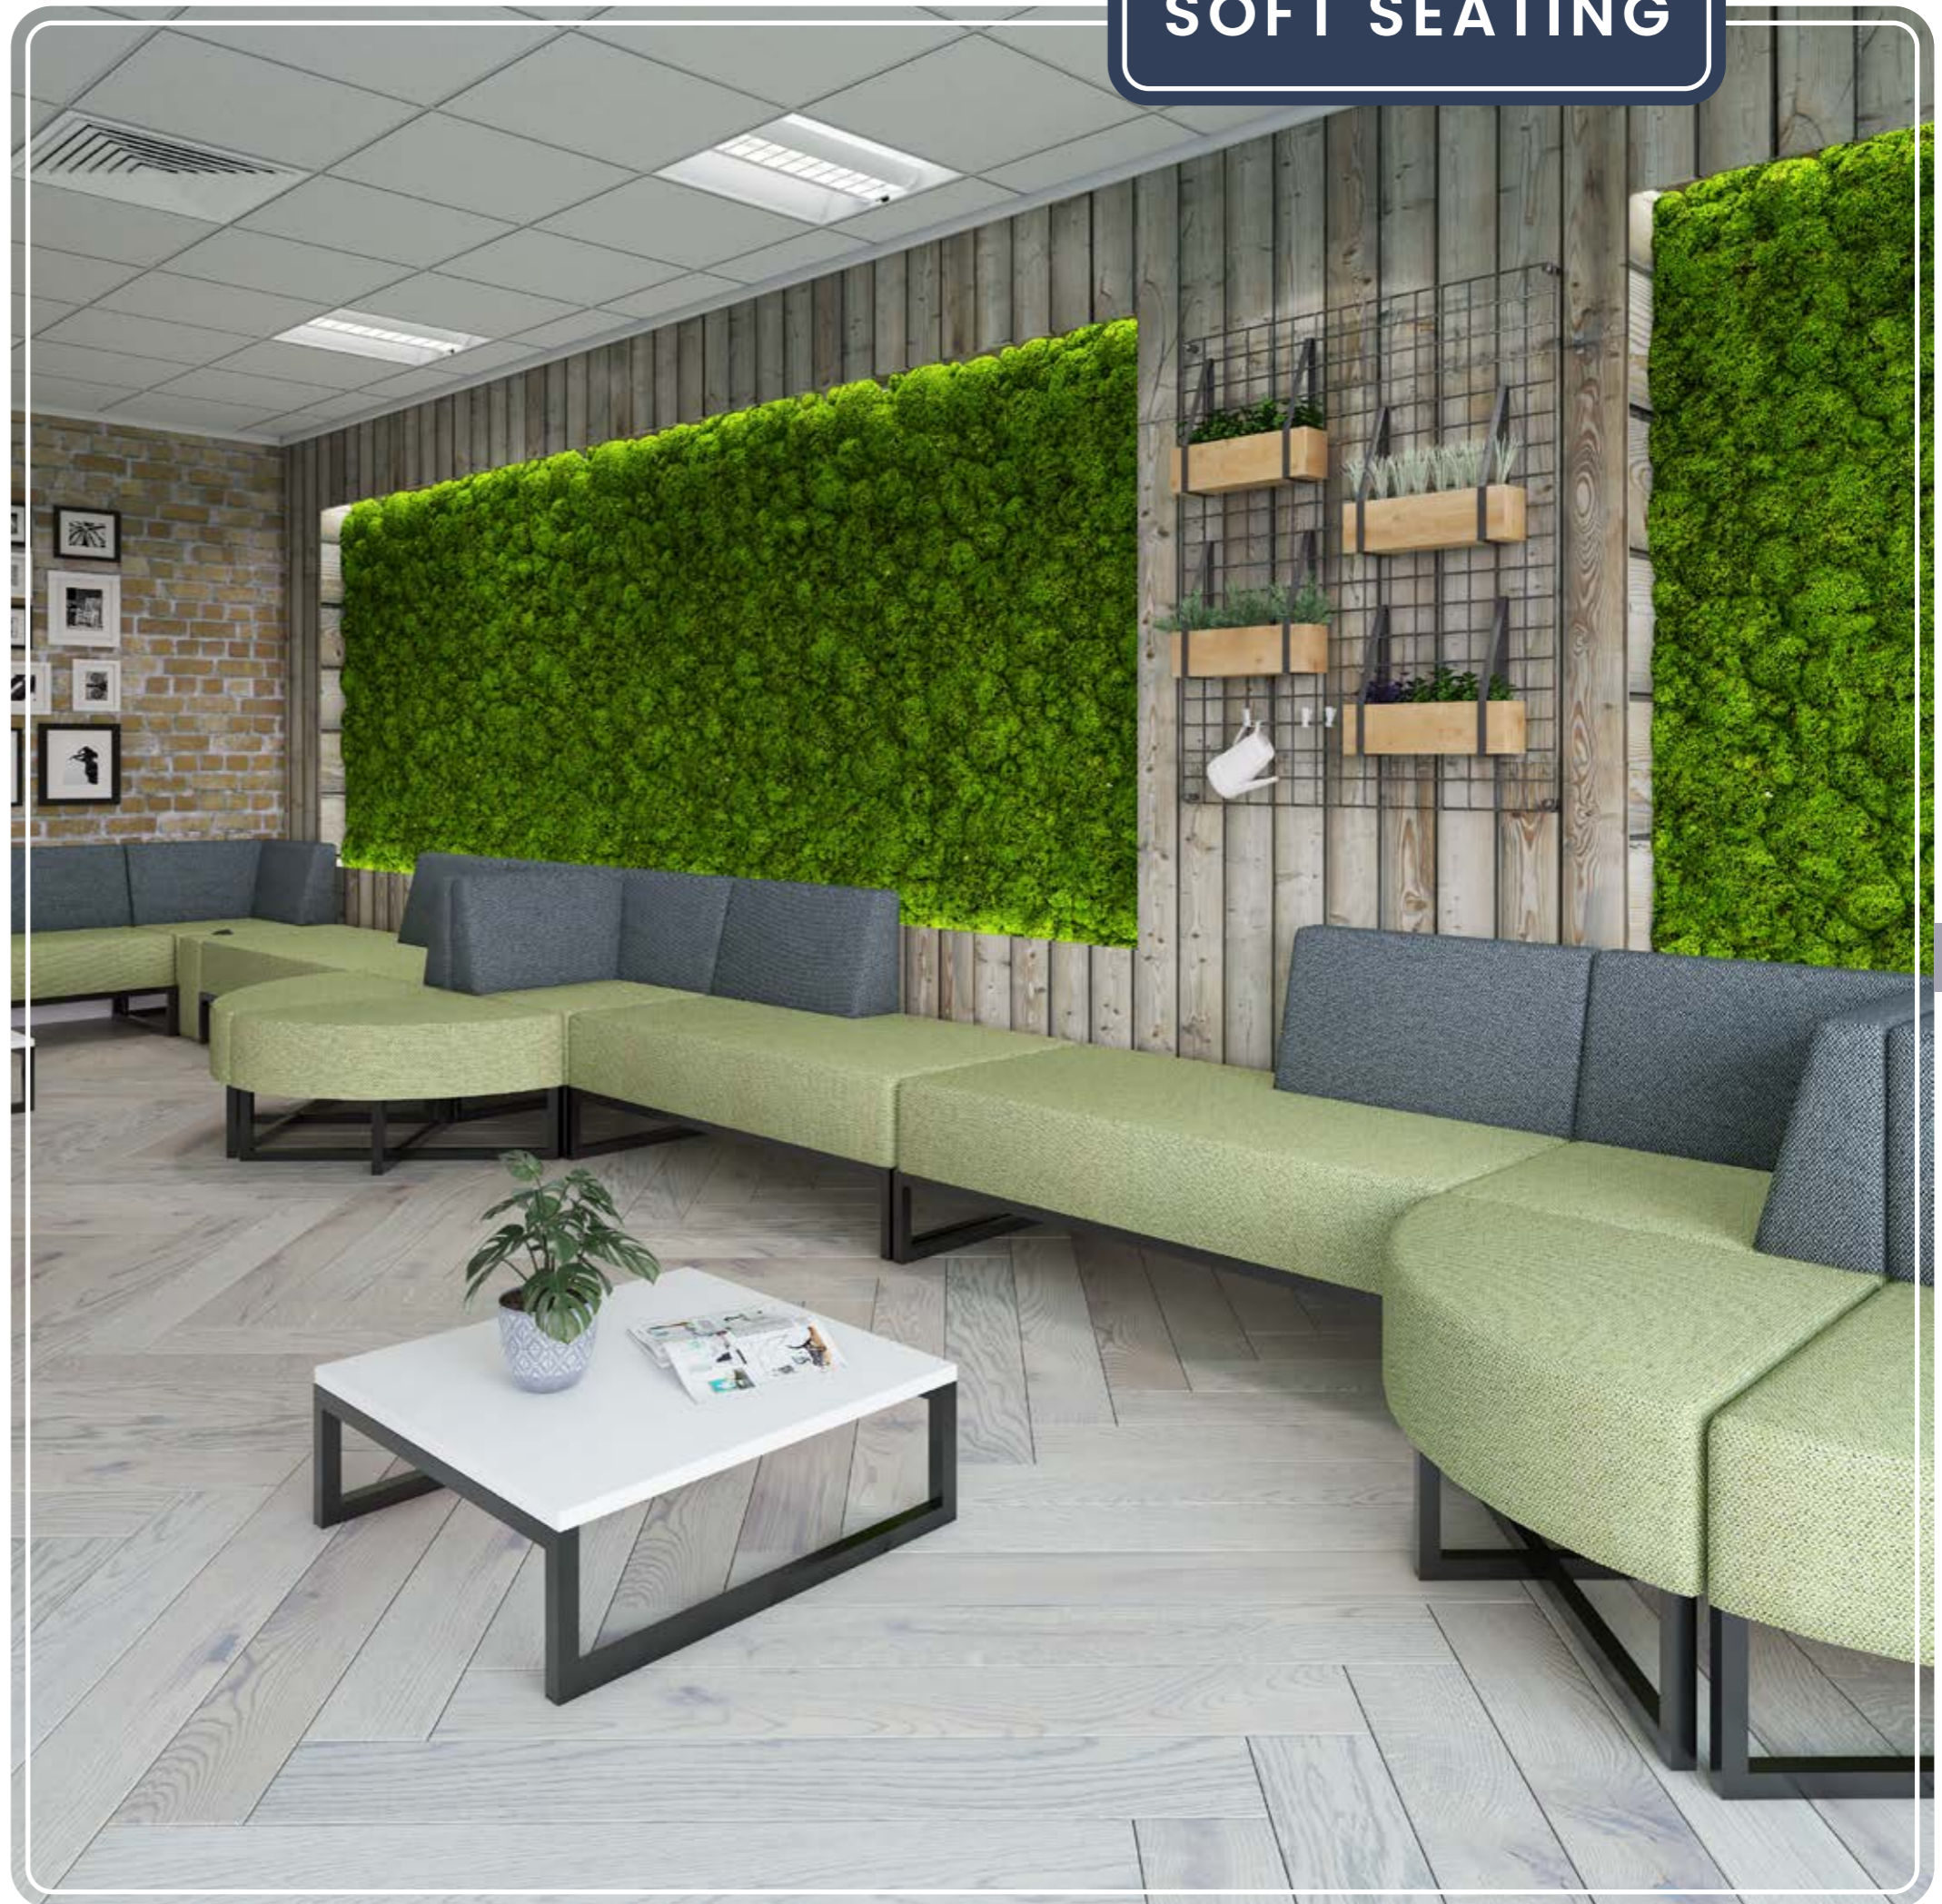

# NERA

Nera is one of the most versatile soft seating ranges available, offering a completely flexible solution for any breakout area. The simple, smart components of the Nera range can be used individually or arranged in a variety of dynamic configurations, making it the ideal collection for informal meetings, and all working environments now and in the future.