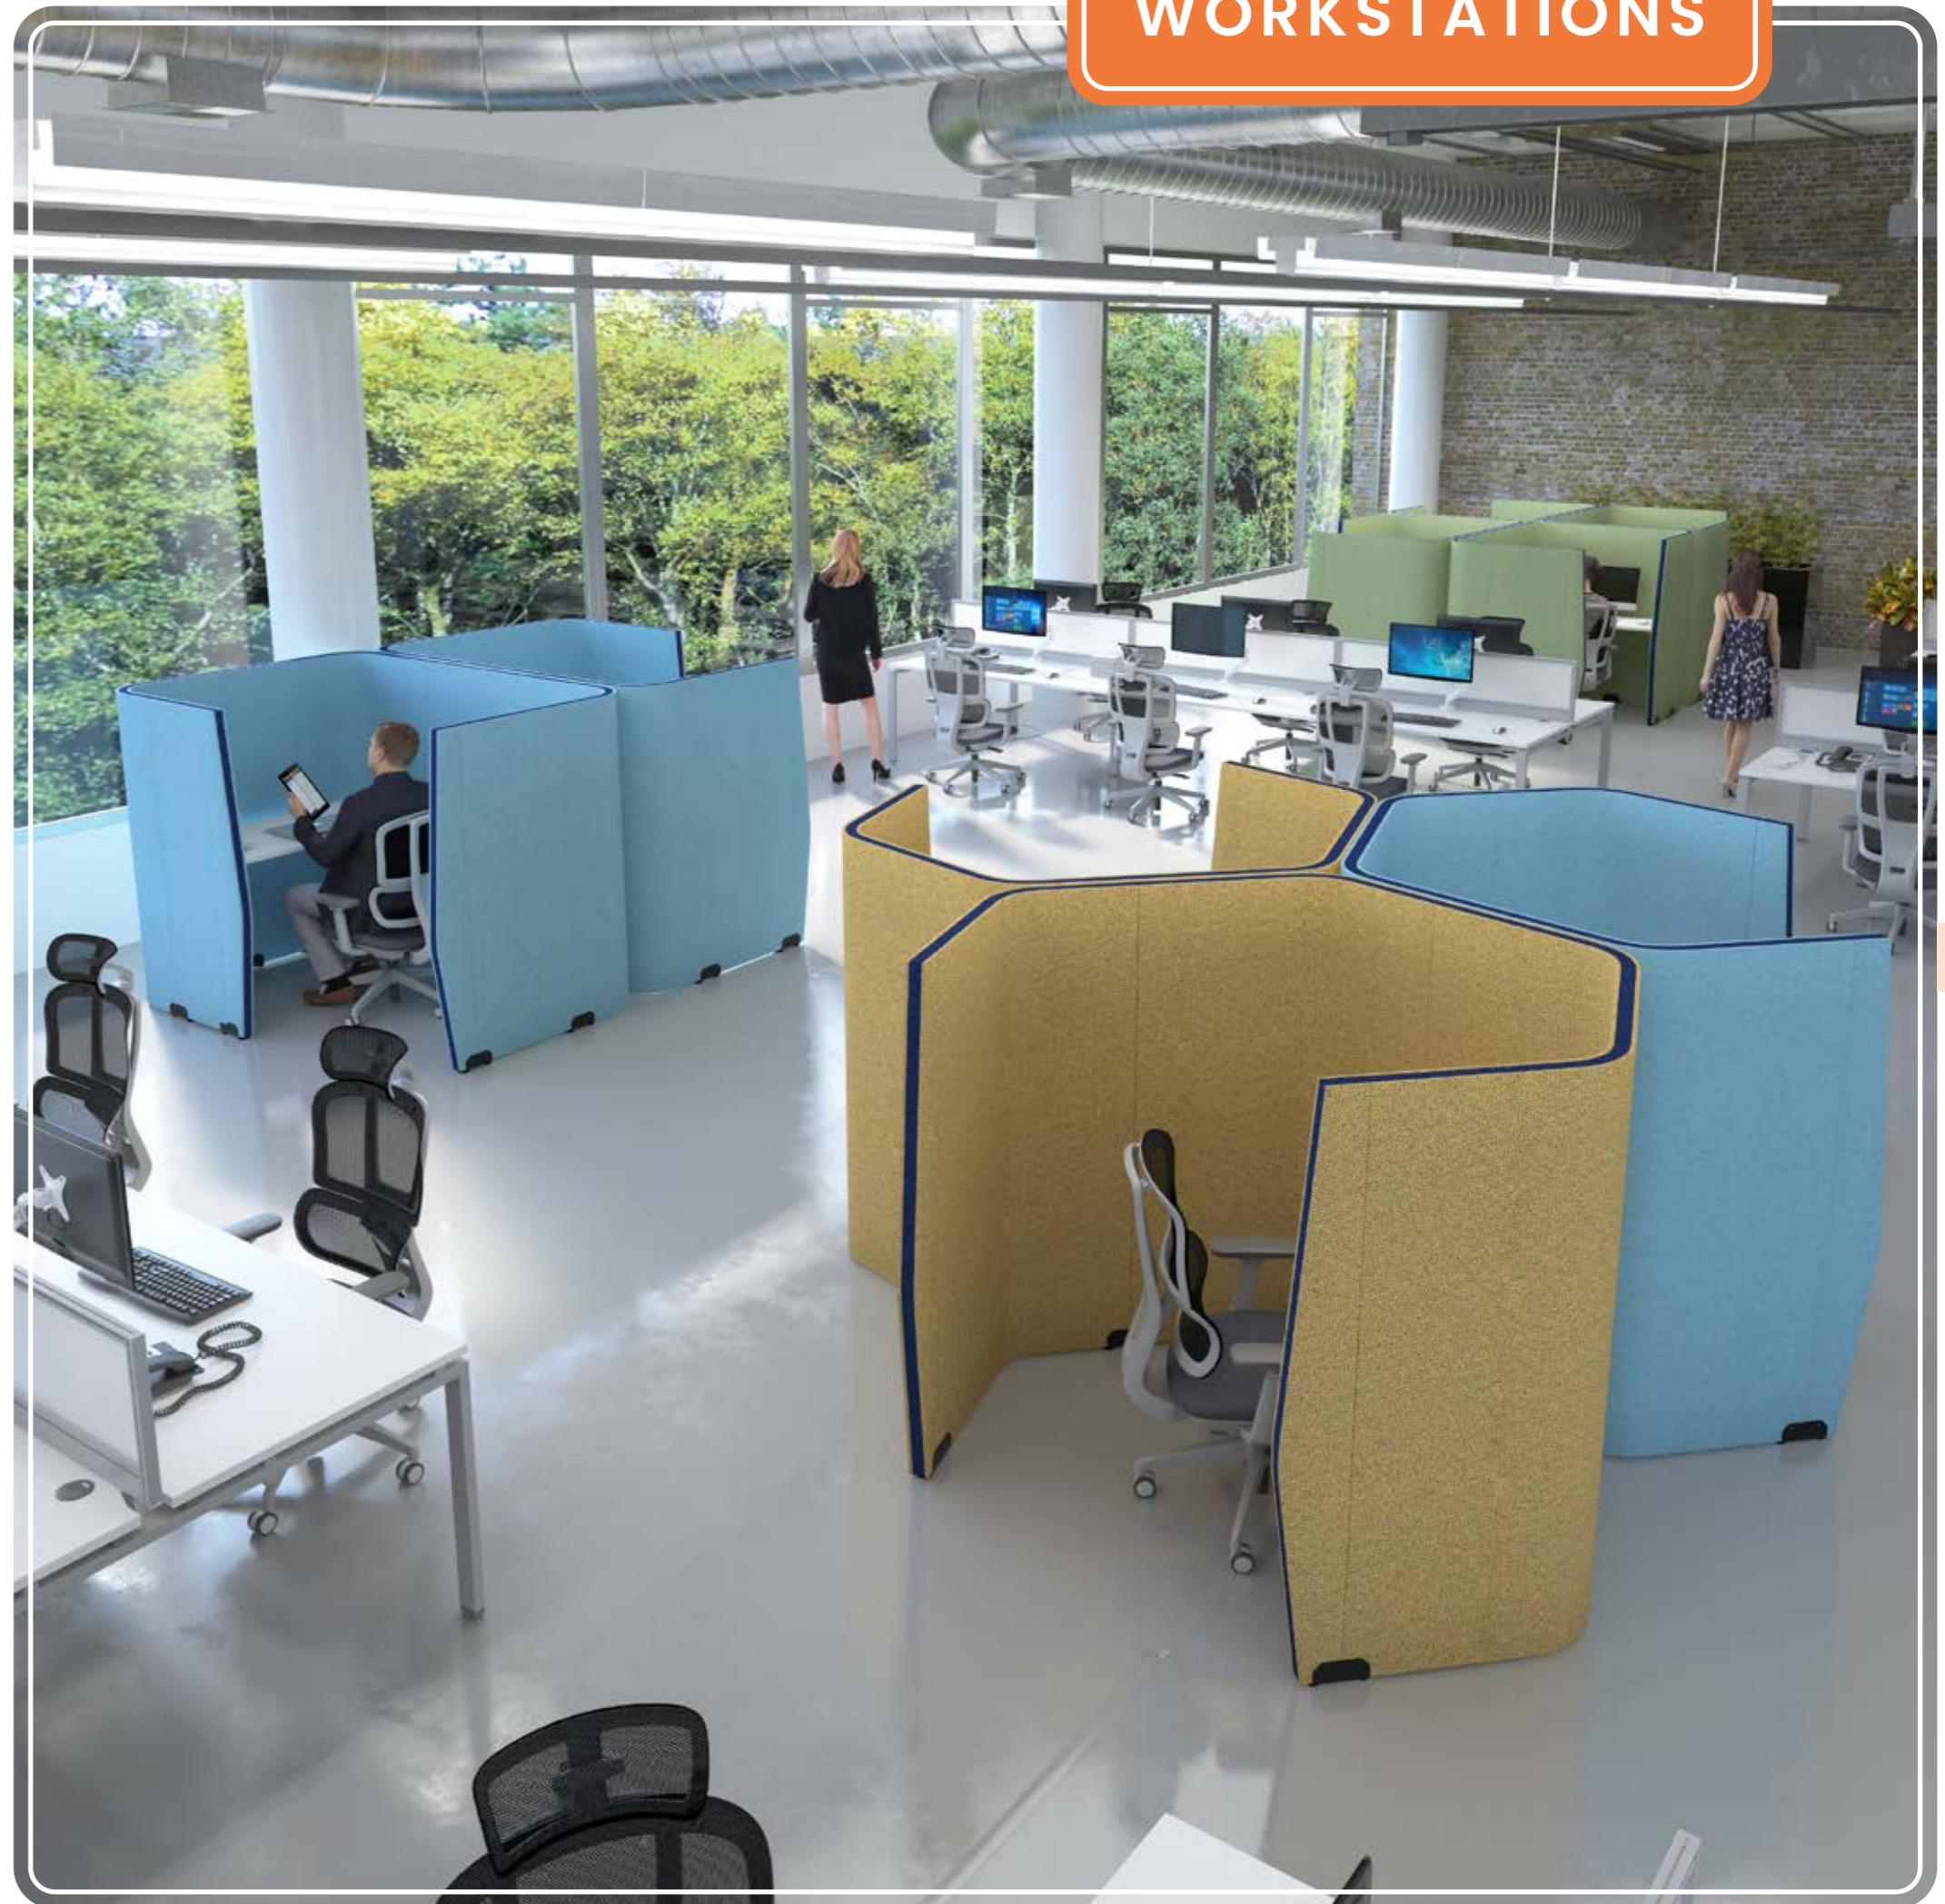

# PRIVA

The loss of private space and an inability to concentrate in an open plan work area has inspired the design of the Priva workstations which can be configured to specific needs and support individual work zones. The rich repertoire of geometric shapes can be positioned to suit defined spaces, allowing individuals to concentrate and complete focused tasks in a private space within the workplace environment.