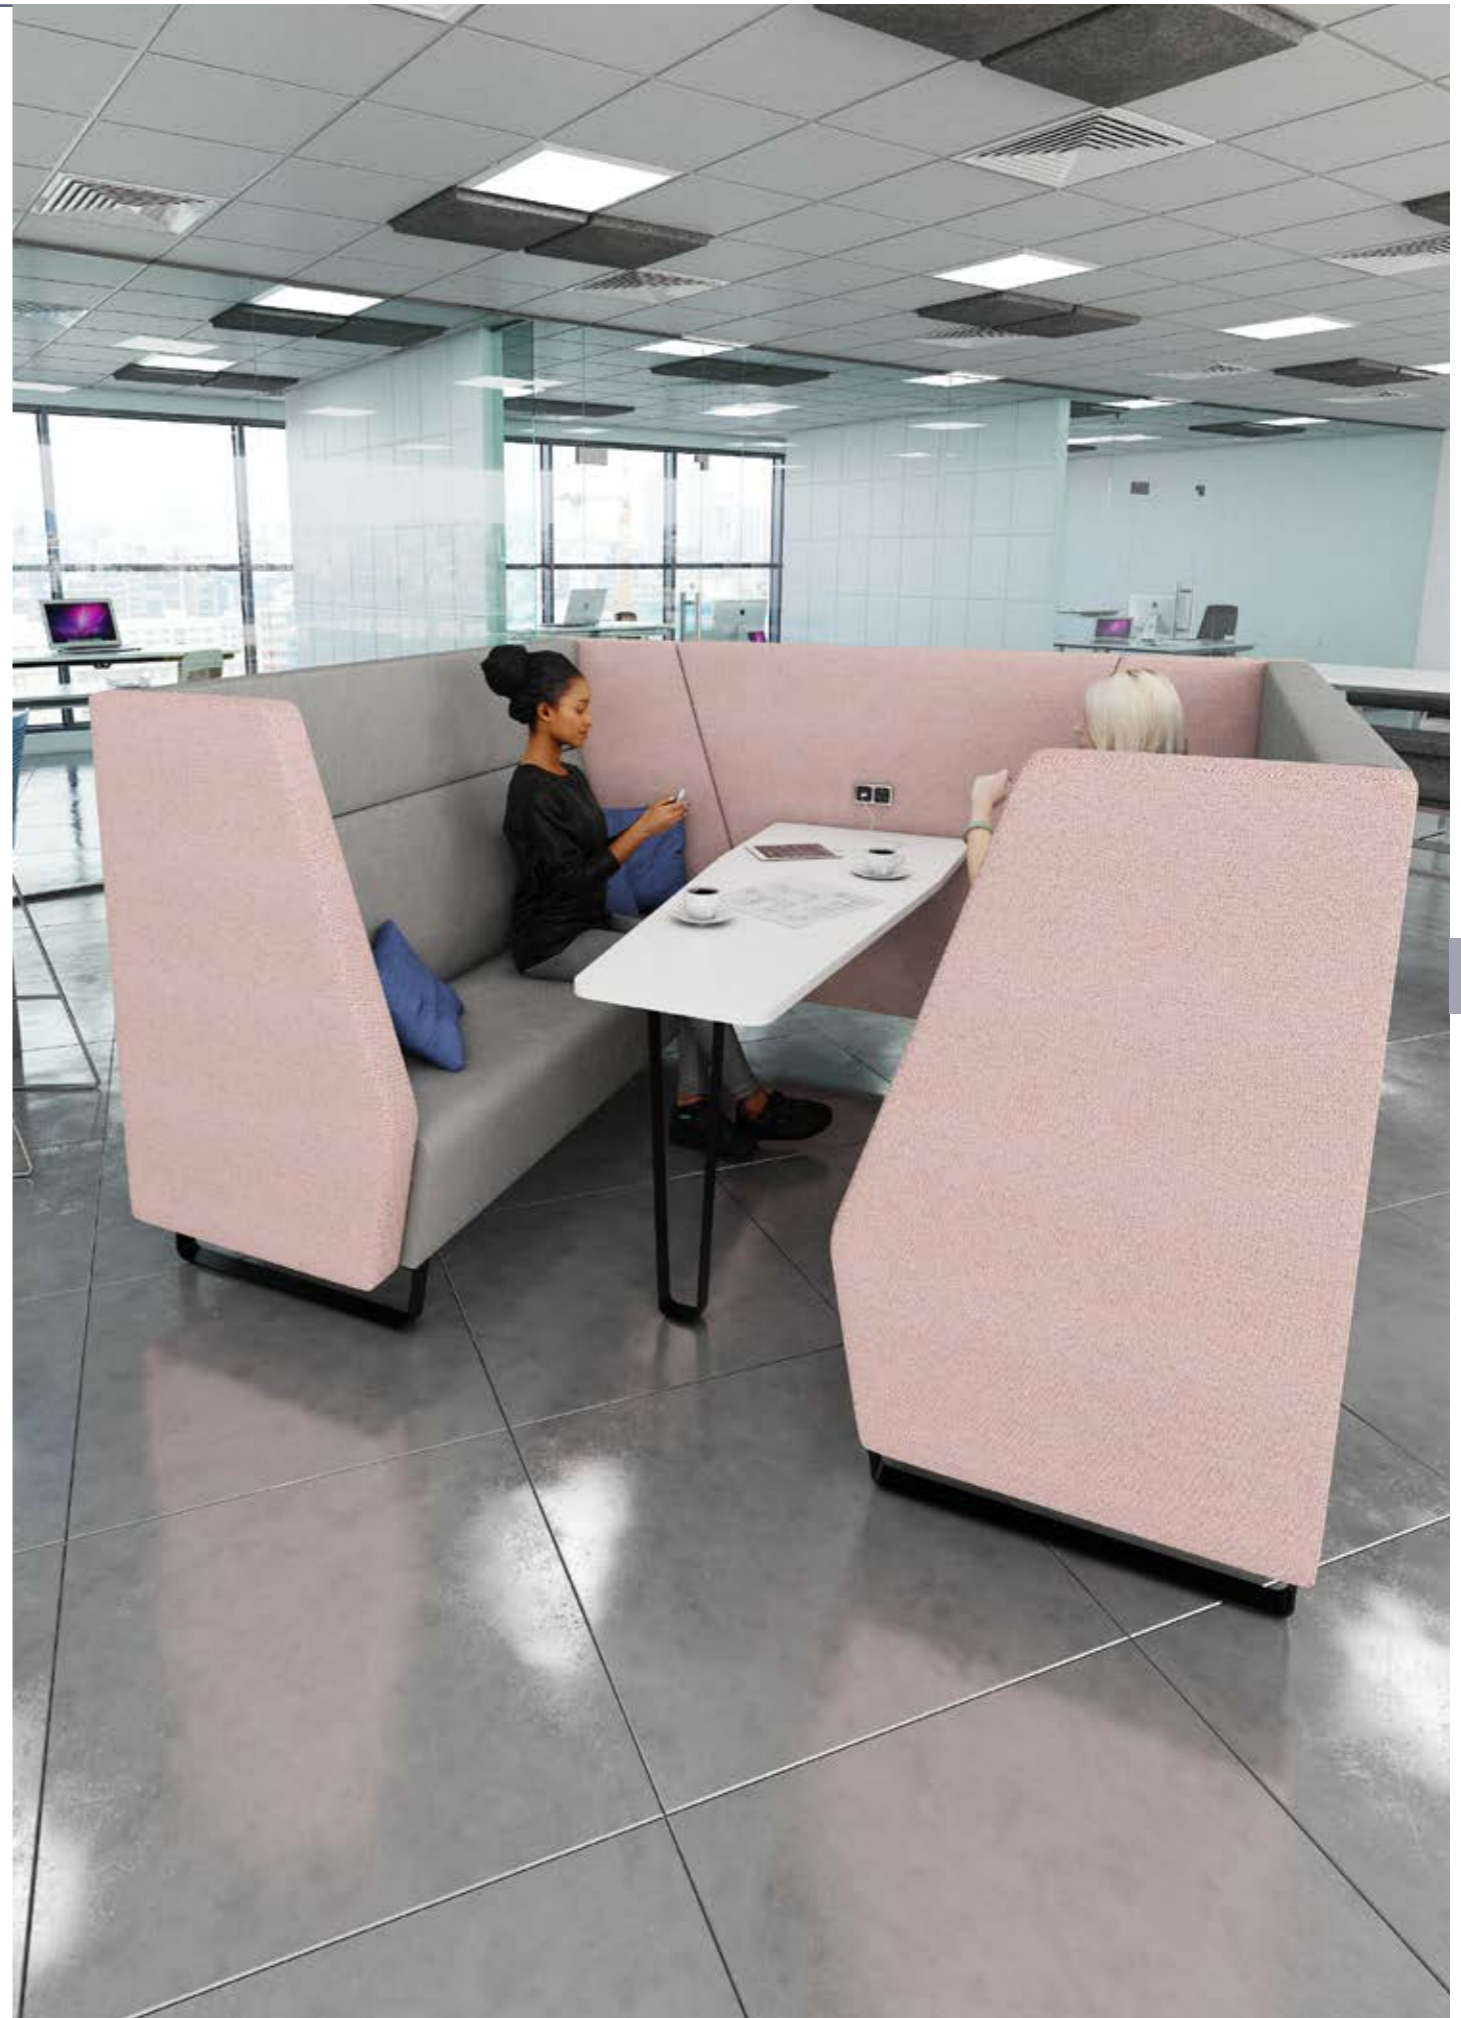

	A	B	C	D	E	F
-MF	£3500	£3600	£3800	£4000	£4300	£5100
-WF	£4000	£4100	£4300	£4500	£4800	£5600

**ENC-POD04**

Four person meeting booth with arms

Width 2250 • Depth 1390 • Height 1270

Fabric bands

	A	B	C	D	E	F
-MF	£4000	£4100	£4300	£4600	£4900	£6000
-WF	£4500	£4600	£4800	£5100	£5400	£6500