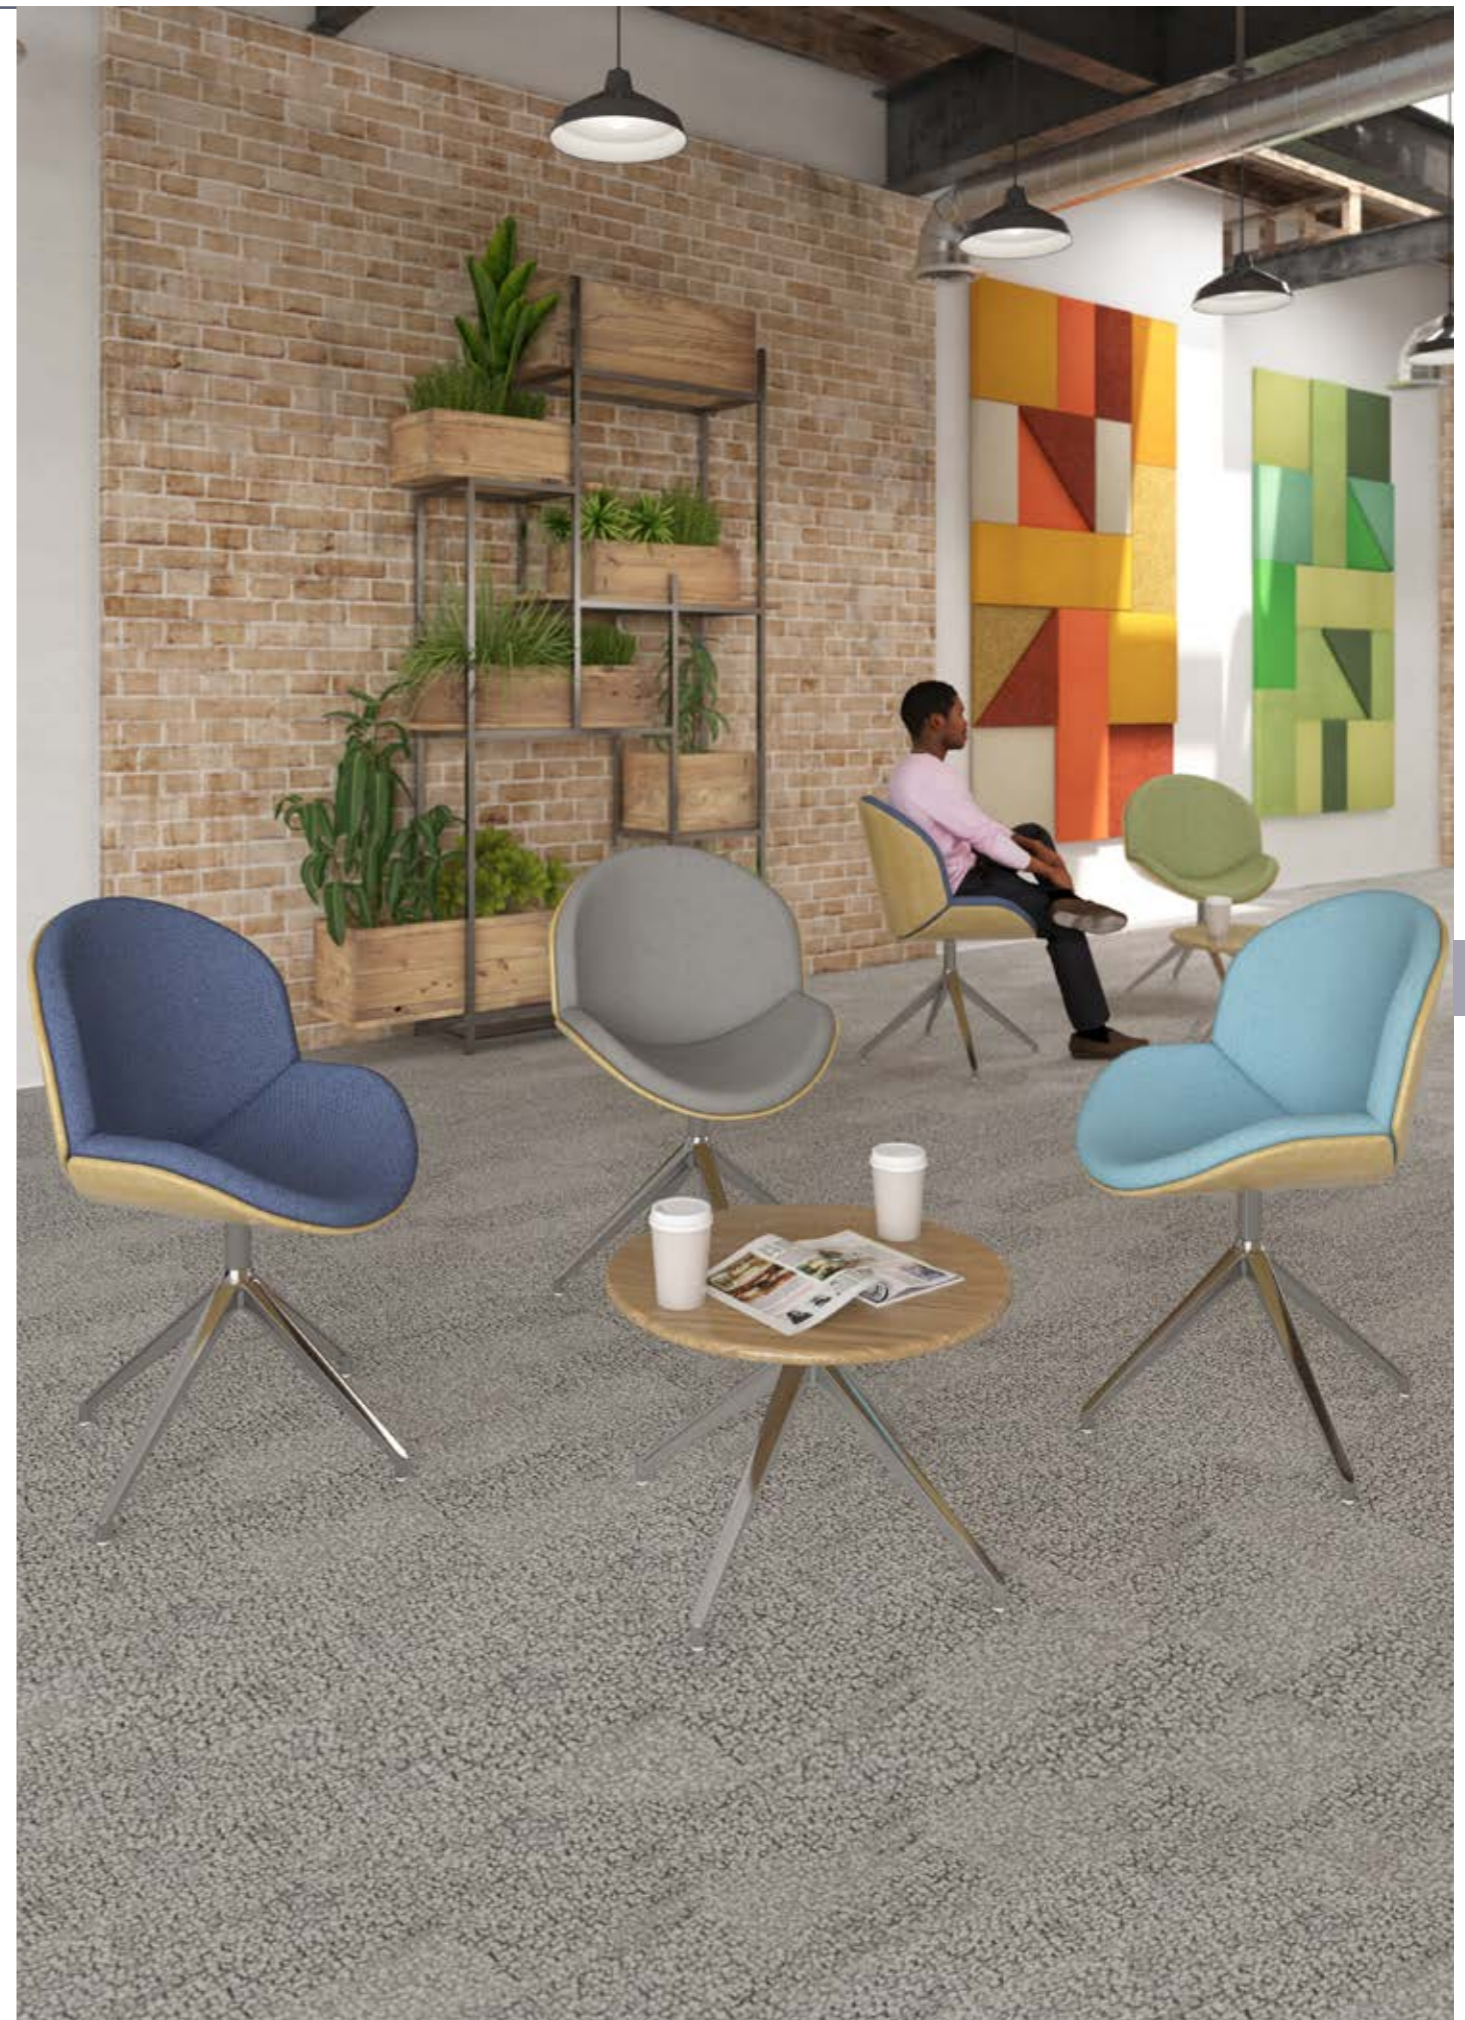

BSH01

Lounge chair with pyramid base

Width **570** • Depth **630** • Height **870**

Fabric bands

A	B	C	D	E	F
£650	£700	£750	£800	£850	£900

OTIS01-CT

Coffee table with pyramid base

Width **600** • Depth **600** • Height **420**

Wood finish

Kendal Oak	White	MTO
£300	£300	£350

BSH01-O

Lounge chair with oak back and pyramid base

Width **570** • Depth **630** • Height **870**

Fabric bands

A	B	C	D	E	F
£850	£900	£950	£1000	£1050	£1100

BSH02

Lounge chair with criss-cross sled frame

Width **570** • Depth **630** • Height **870**

Fabric bands

A	B	C	D	E	F
£550	£600	£650	£700	£750	£800

BSH02-O

Lounge chair with oak back and criss-cross frame

Width **570** • Depth **630** • Height **870**

Fabric bands

A	B	C	D	E	F
£750	£800	£850	£900	£950	£1000