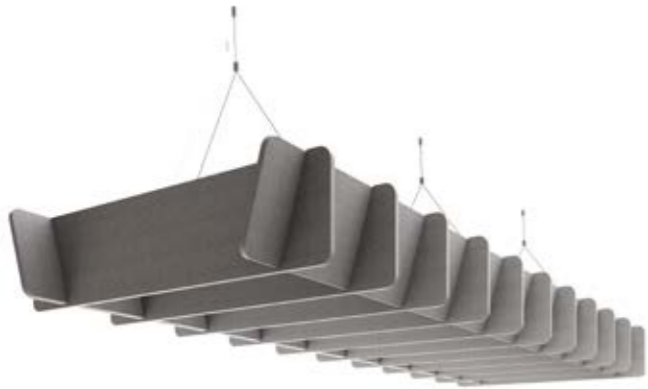

PIANO SCALES – suspended ceiling panels

PS24-LT

Large lattice

Width 2400 • Depth 800 • Height 300

MTO
£1535