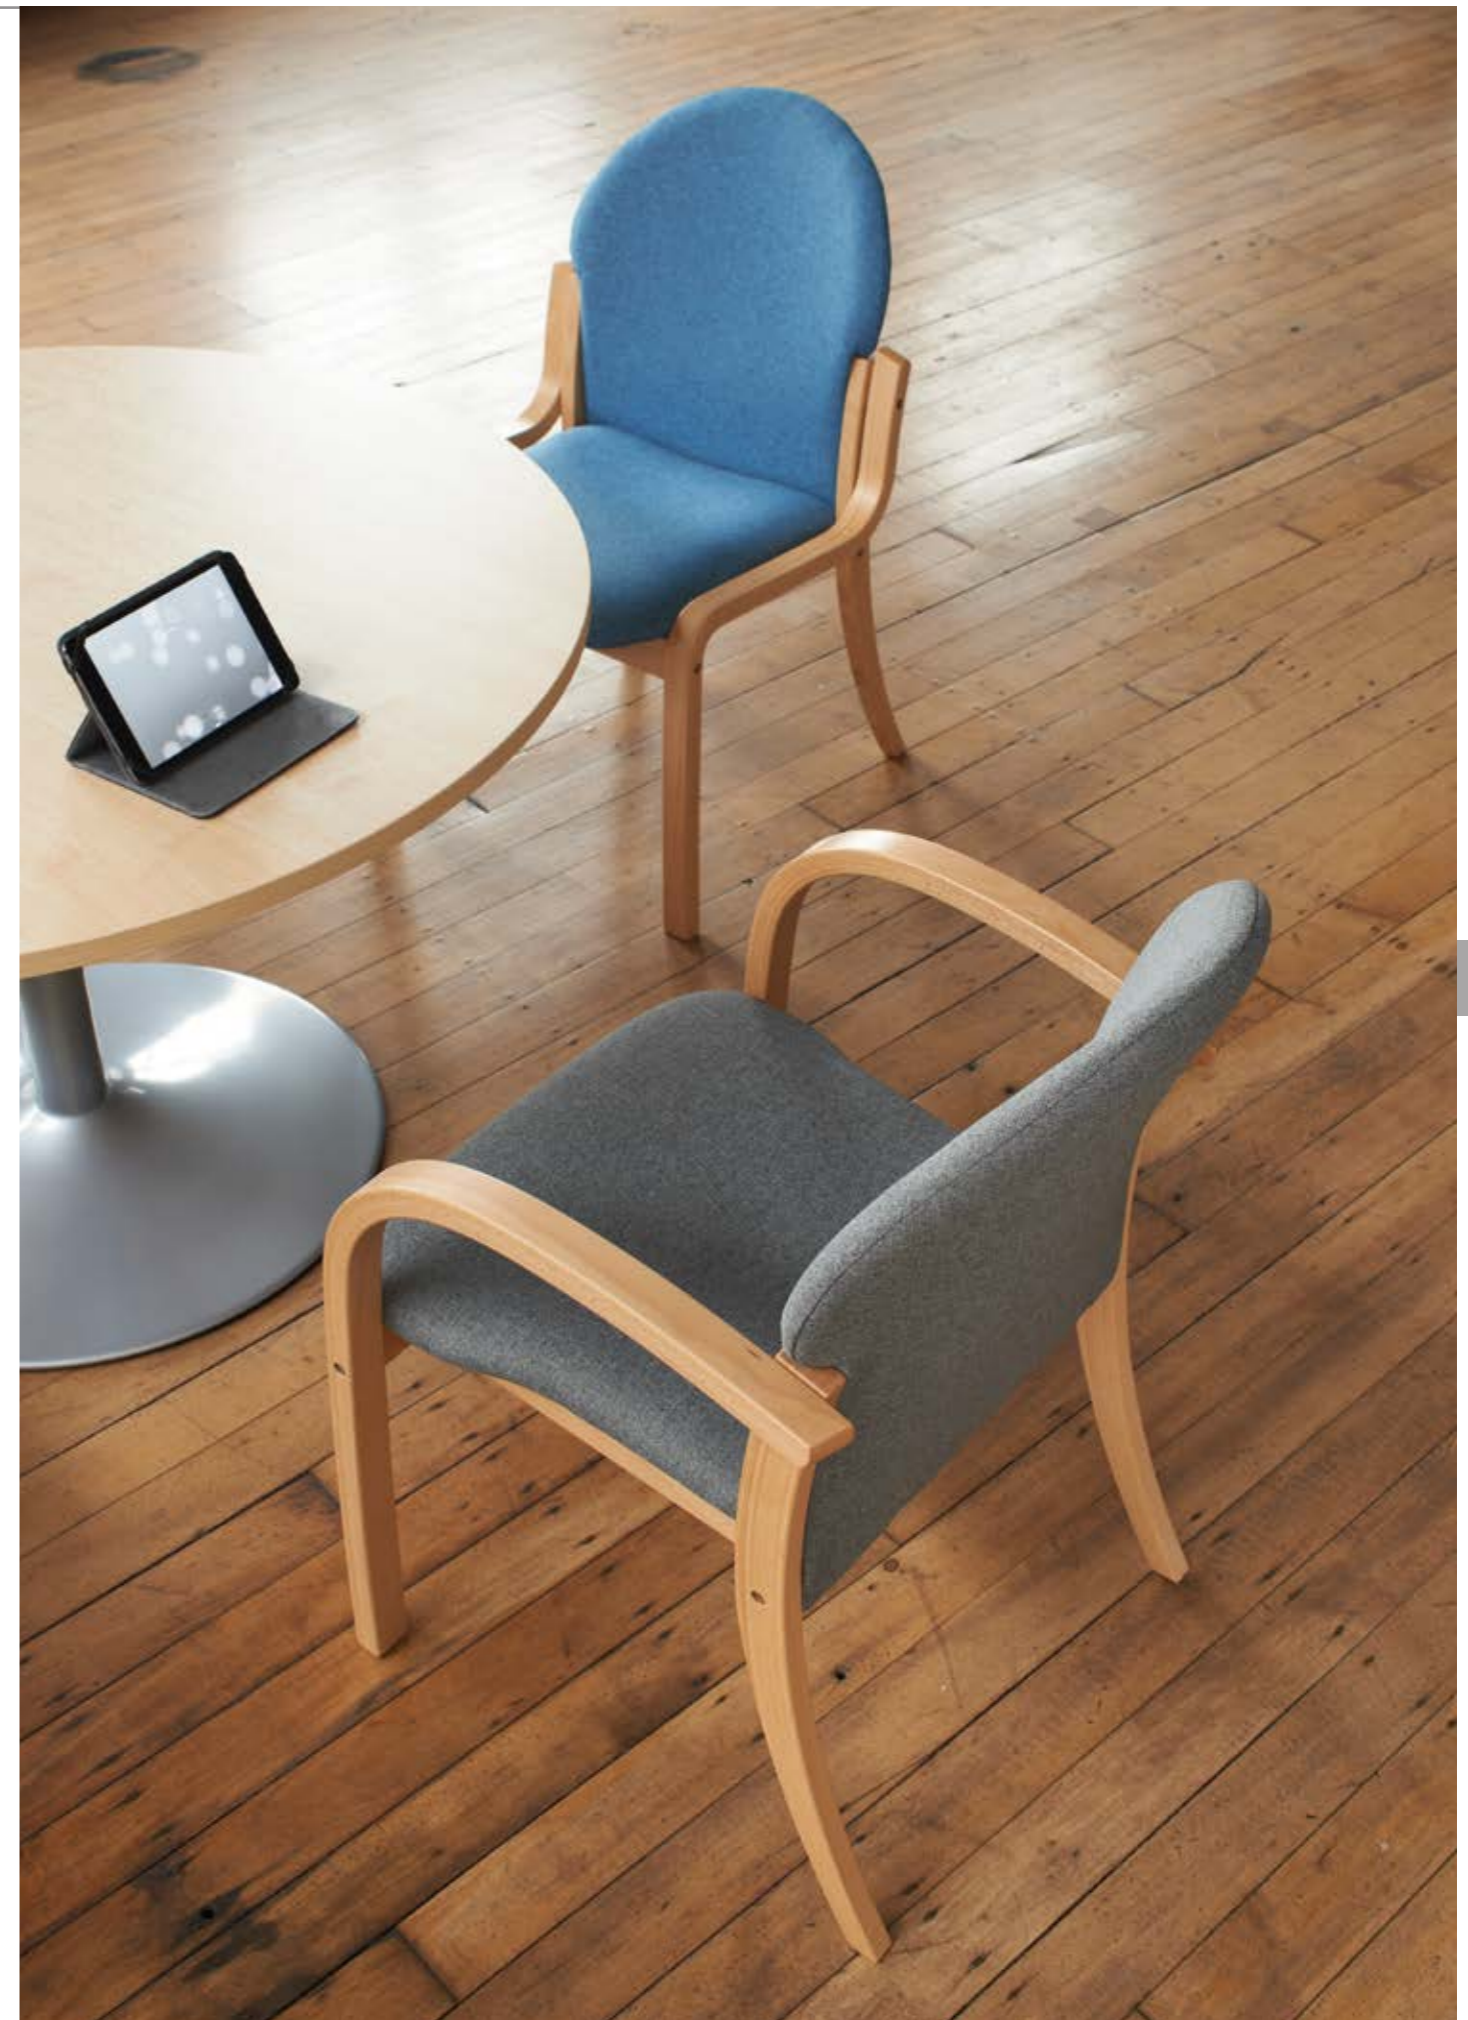

DAR50001

Wooden frame chair without arms

Width 520 • Depth 600 • Height 850

Fabric bands					
A	B	C	D	E	F
£241	£257	£289	£313	£344	£391

DAR50004

Wooden frame chair with arms

Width 520 • Depth 600 • Height 850

Fabric bands					
A	B	C	D	E	F
£241	£257	£289	£313	£344	£391

TAM50001

Wooden frame chair without arms

Width 580 • Depth 540 • Height 820

Fabric bands					
A	B	C	D	E	F
£351	£368	£383	£401	£440	£500

TAM50004

Wooden frame chair with arms

Width 580 • Depth 540 • Height 820

Fabric bands					
A	B	C	D	E	F
£390	£410	£425	£455	£475	£525