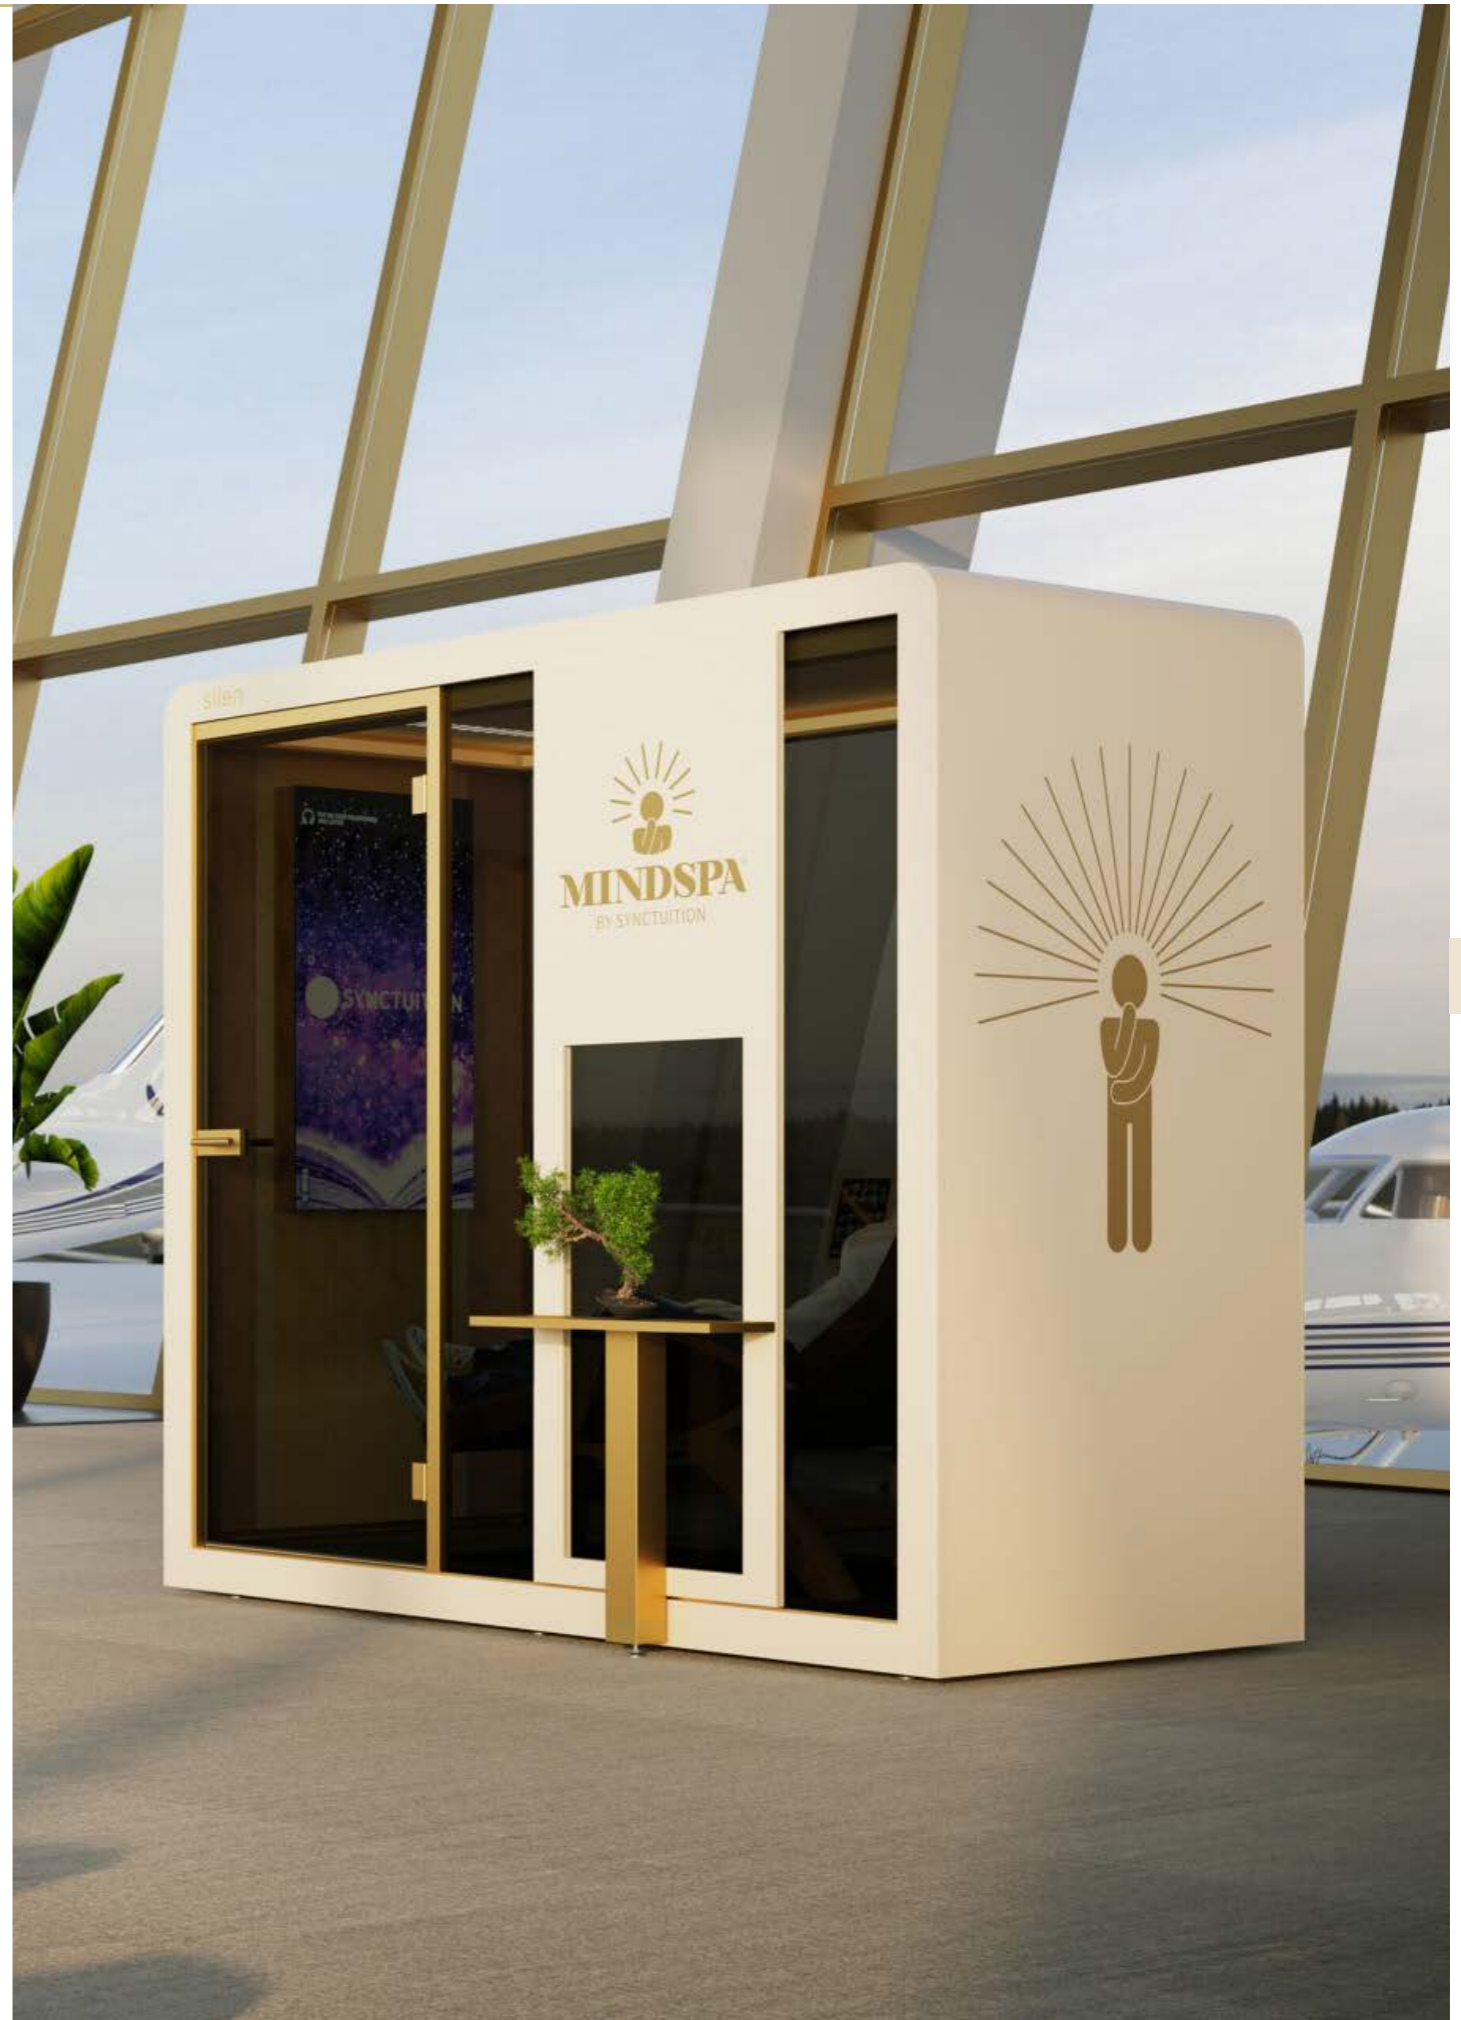

-  Black
-  Grey
-  White

**SH1**

Single person acoustic hub with height adjustable desk  
 Width 1770 • Depth 1220 • Height 2270

Exterior finish		
Standard	Custom	Veneer
£28,000	£30,000	£33,000

**SH2**

2-4 person acoustic hub with table and chairs  
 Width 2400 • Depth 1220 • Height 2270

INTEGRATE A LARGE SCREEN

**SMSPA**

Private relaxation hub

Width 2400 • Depth 1220 • Height 2290

MTO  
POA

**FEATURES**

REDUCE STRESS LEVELS AND FEEL REJUVENATED IN ONLY 25 MINUTES

THE ZERO GRAVITY CHAIR DISTRIBUTES YOUR WEIGHT EVENLY

SIT BACK, RELAX, PUT THE HEADPHONES ON AND CLOSE YOUR EYES

**CBX-1-K**

Black single person acoustic hub

Width **870** • Depth **980** • Height **2040**

Stocked  
**£11,000**

**Accessories**

**CBX1-WB** Whiteboard **£200**