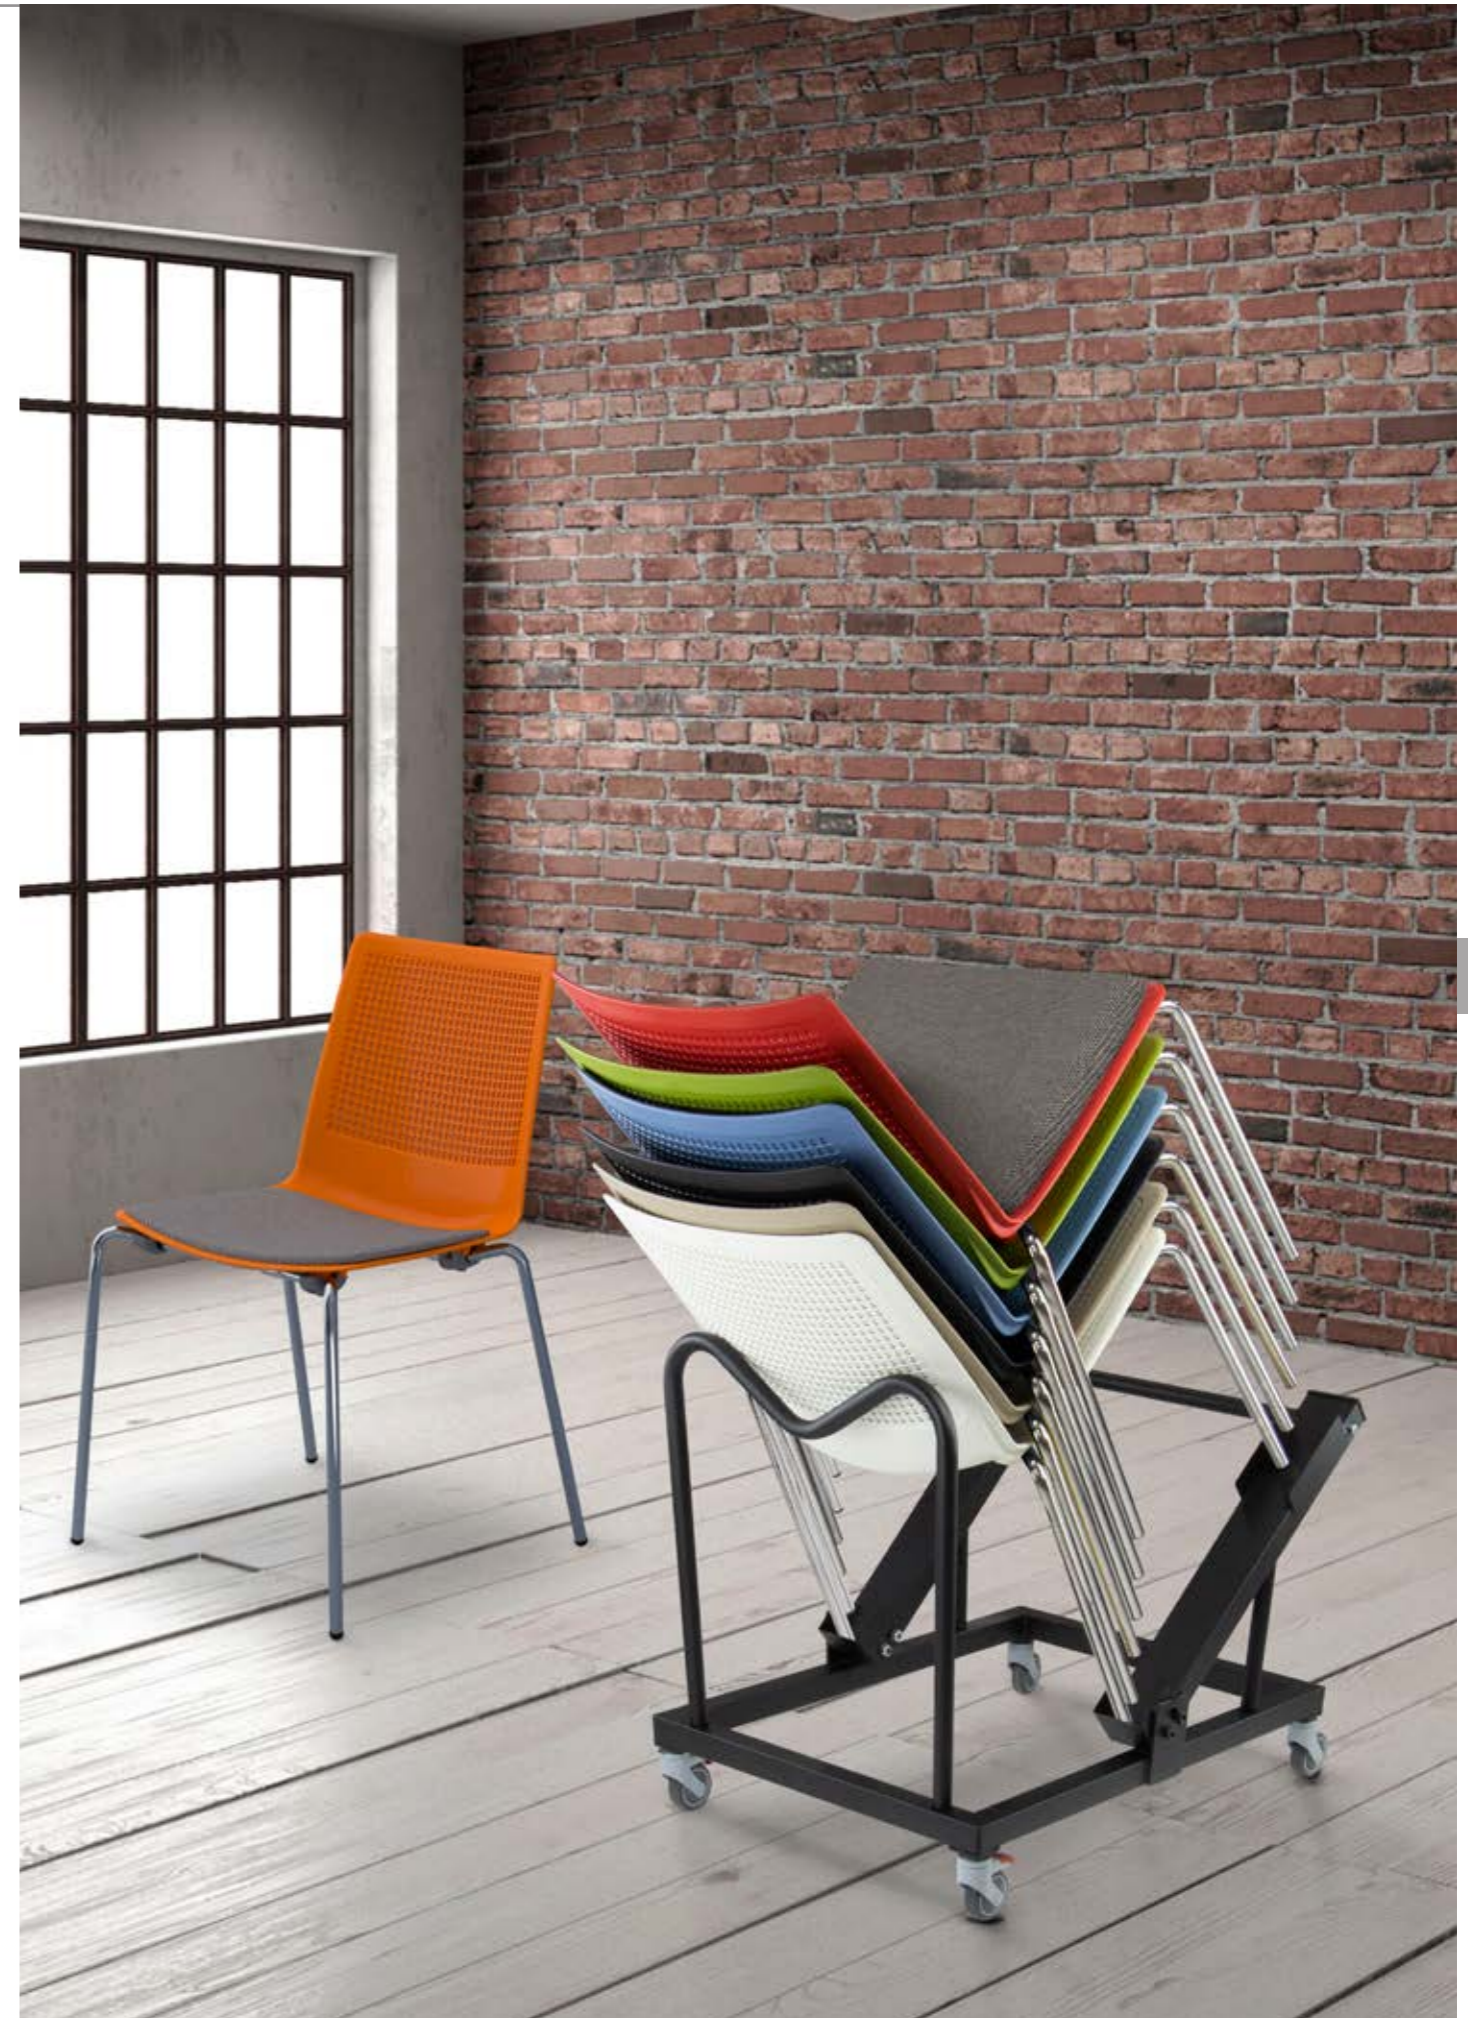

RRP  
£297

**HRM509C-SP**

Chrome sled frame stool with upholstered seat pad

Width 550 • Depth 520 • Height 1160

Fabric bands					
A	B	C	D	E	F
£398	£424	£446	£467	£504	£572