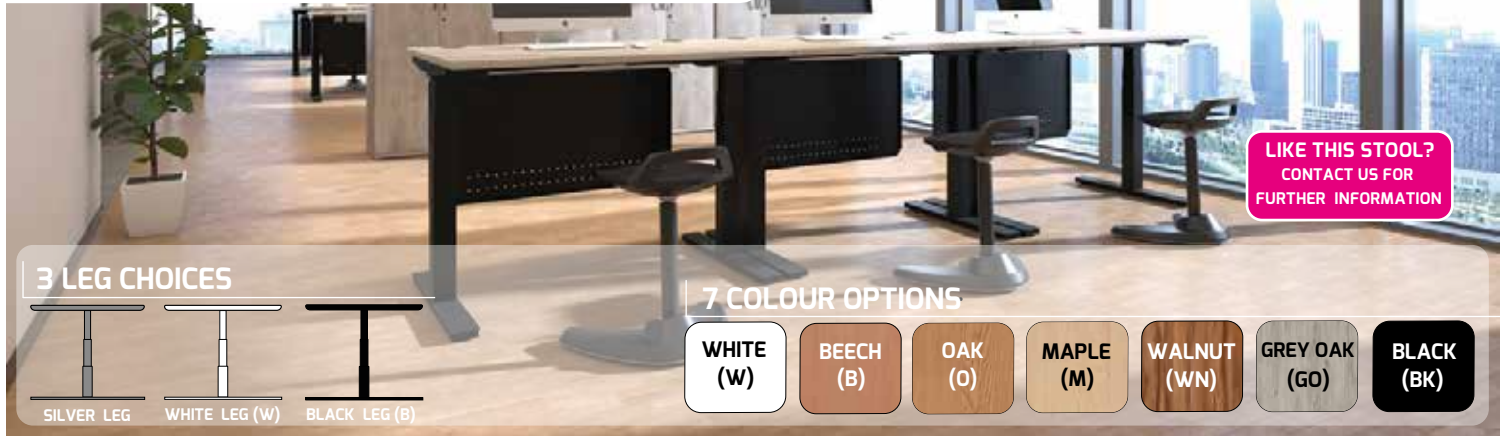

**business
interiors
direct**

creating imaginative solutions...
...providing inspirational working environments

OFFICE FURNITURE ESSENTIALS

HEIGHT ADJUSTABLE DESKS

3 LEG CHOICES

7 COLOUR OPTIONS

Slimline Dual Motor Height Adjustable Desk

From
£599
each

NEW
MODESTY
PANEL OPTION

- Smooth, powerful electronic dual motors
- 4 programmable optional memory height settings
- New modesty panel option
- Large 660-1310mm height range
- Premium 120kg weight capacity
- Anti-trap safety stop feature
- Digital LED display

Dual Motor Height Adjustable Desk

From
£609
each

NEW
MODESTY
PANEL OPTION

- Smooth, powerful electronic dual motors
- 4 programmable optional memory height settings
- New modesty panel option
- Large 660-1310mm height range
- Premium 120kg weight capacity
- Anti-trap safety stop feature
- Digital LED display