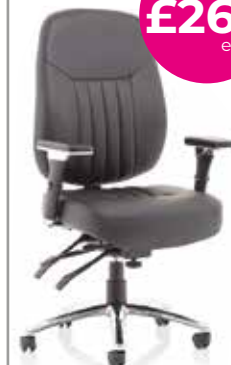

Code	Price
BMCBEL(**)	£109

LEATHER (L)	BLACK (BK)	BLUE (BU)	CHARCOAL (CH)
-------------	------------	-----------	---------------

Executive Chair with Fixed Arms

Only **£269** each

- Quality knee tilt mechanism with tilt tension
- High density moulded foam seat and backrest
- Integral contoured lumbar support
- Nylon fixed armrests
- Brushed aluminium 5 star base

Code	Headrest	Price
BECXENBK	No	£269
BECXENHRBK	Yes	£299

High Back Task Chair

Only **£269** each

- Height adjusting three dimensional arms
- Ratchet height adjustment on backrest
- Independent adjustment for seat, back and tilt movement
- Positive forward seat tilt option Seat slide action

LEATHER (L)	BLACK (BK)	BLUE (BU)
-------------	------------	-----------

Code	Price
BTCBARAA(+)	£269

Task Chair with 3 Levers

Only **£199** each

- Full fabric upholstery
- Triple lever asynchronous mechanism
- Height adjustable backrest
- Height adjustable armrests
- Chrome wheelbase