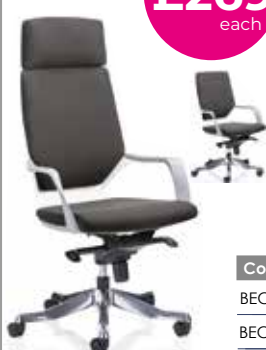

BLACK (BK)	BLUE (BU)
------------	-----------

Code	Arms	Price
BTCLISAA(+)	Adjustable	£209

Executive Chair with Fixed Arms

Only **£109** each

- Contoured backrest and seat black leather panels
- One-touch tension adjustable tilt and lock action
- Strong textured pu arms

Code	Price
BMCBEL(**)	£109

LEATHER (L)	BLACK (BK)	BLUE (BU)	CHARCOAL (CH)
-------------	------------	-----------	---------------

Executive Chair with Fixed Arms

Only **£269** each

- Quality knee tilt mechanism with tilt tension
- High density moulded foam seat and backrest
- Integral contoured lumbar support
- Nylon fixed armrests
- Brushed aluminium 5 star base